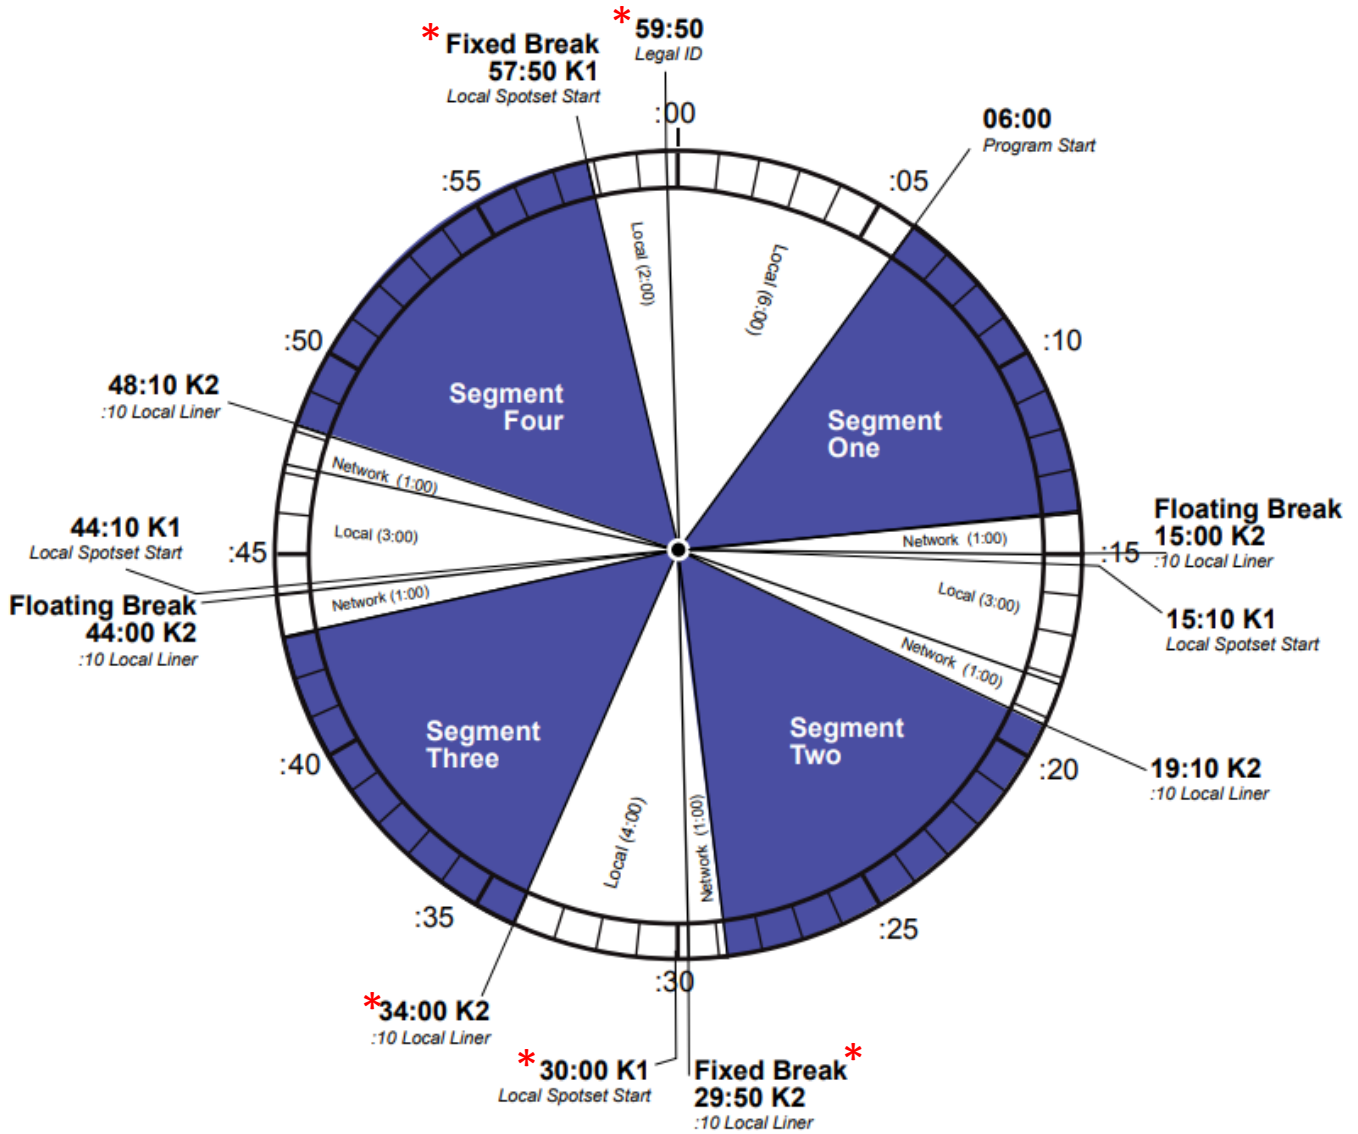

Westwood One

THE VINCE SHOW

Wegener format clock

The VINCE Show

Feed times: 12-3 PM ET Monday-Friday
6-9a ET Saturdays

CLOSURES

K1
K2

PROGRAM FUNCTION

Local Stopset Start
Local ID

Local break from 57:50 to 6:00 provides avail for legal ID (recommend airing at 59:50). Legal ID at 59:50 is silent. Network music beds air under all :10 local liners

AVAILS