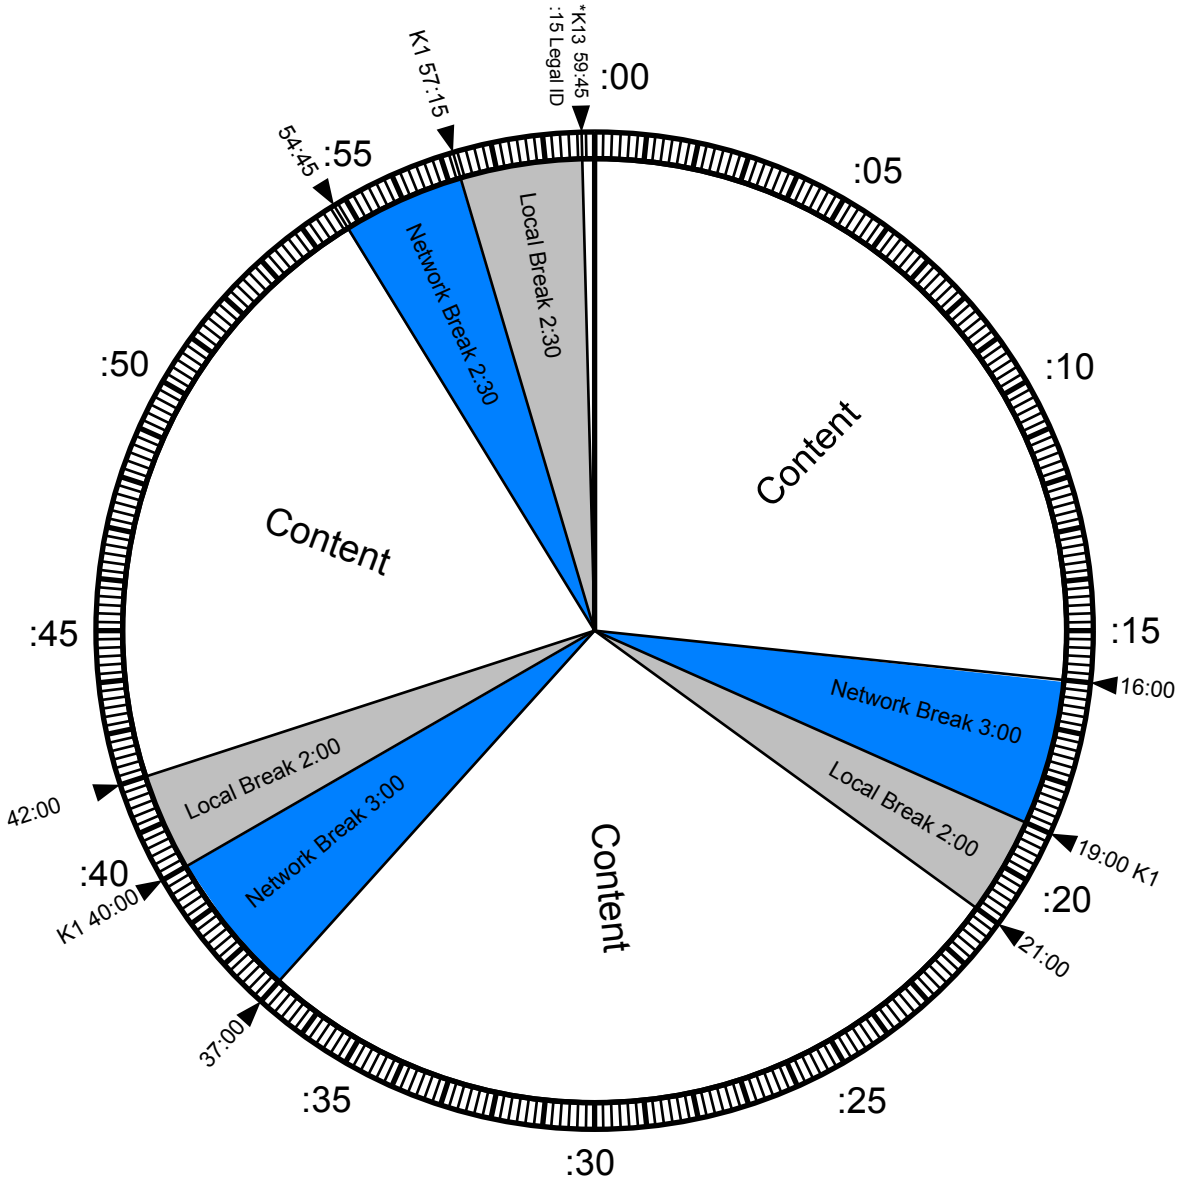

Westwood One

BETMGM NETWORK

Wegener Format Clock

BetMGM Network

Feed Times: 6am - 11pm ET, Monday - Sunday

CLOSURES

K1
K13

PROGRAM FUNCTION

*Events marked with an asterisk have fixed times,
all other times are approximate

Effective Feb. 2025