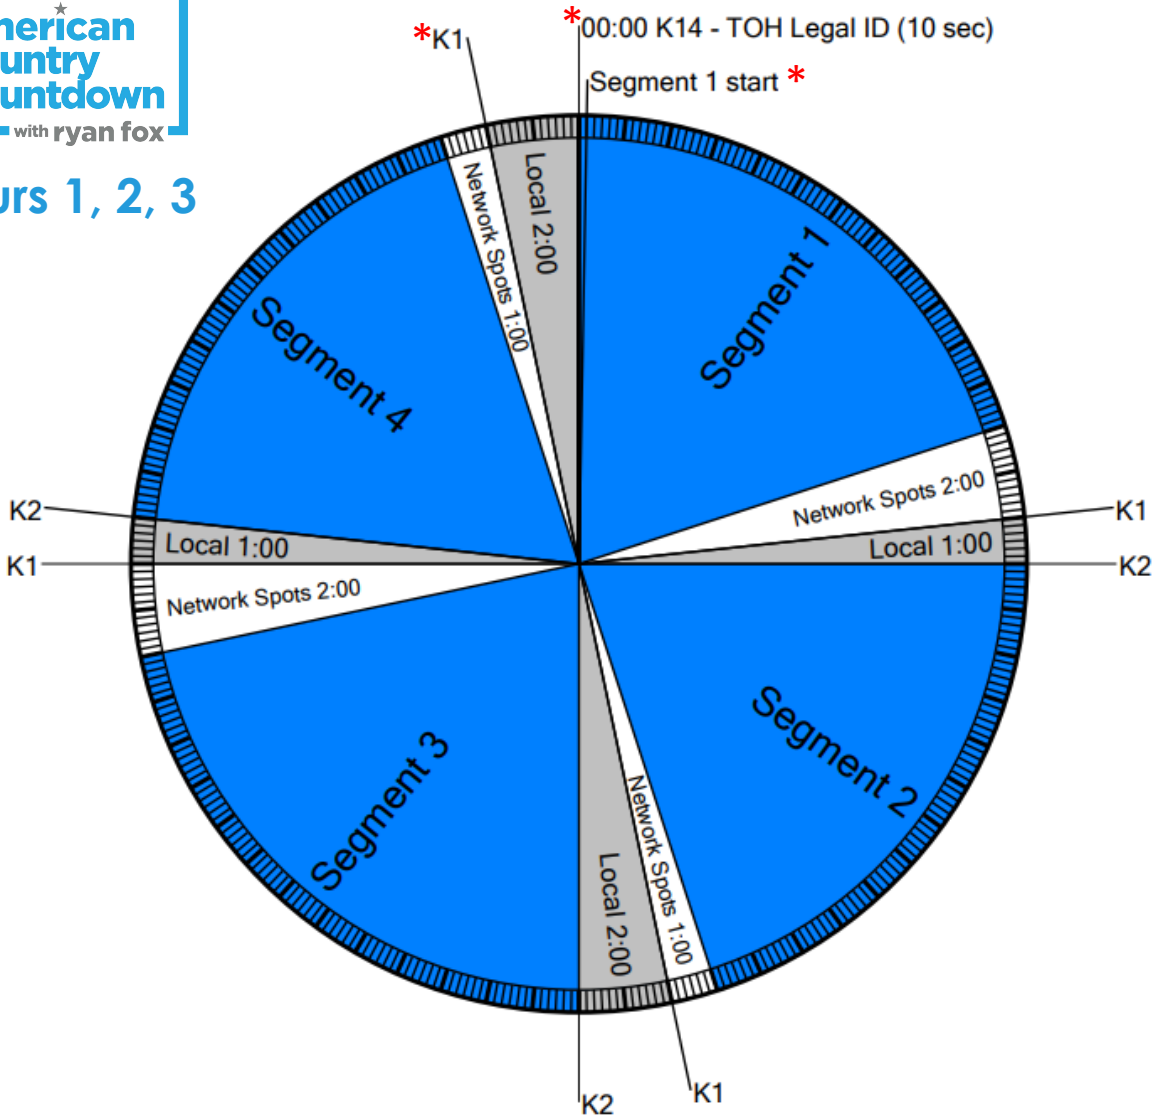

Westwood One

Wegener music format clock

# American Country Countdown

Feed time: Thursday, 1 am – 5 am ET

Hours 1, 2, 3

# American Country Countdown

Feed time: Thursday, 1 am – 5 am ET