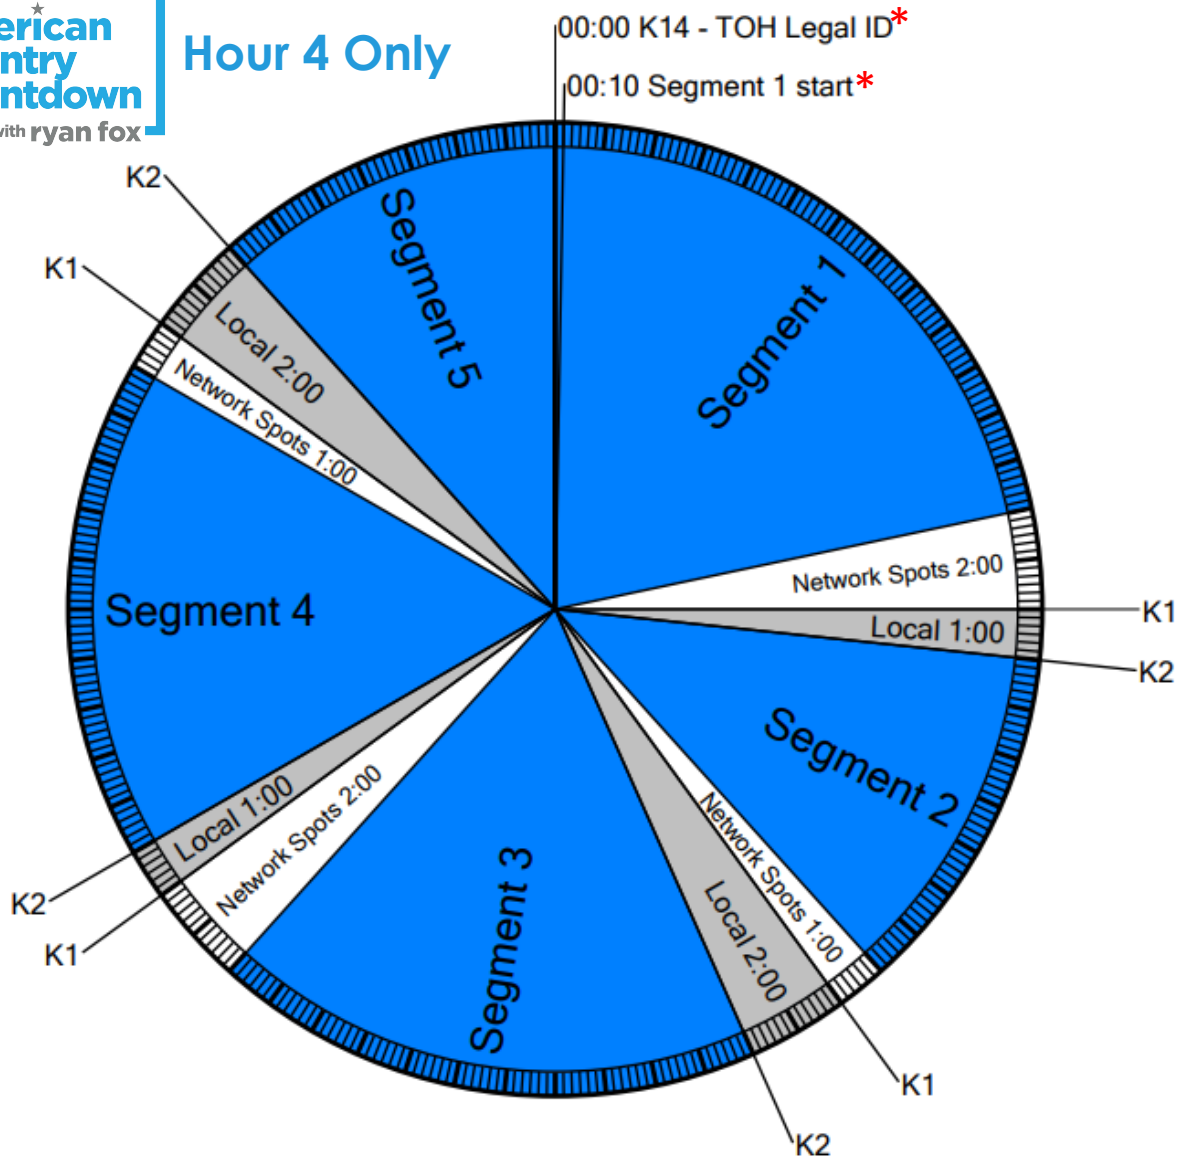

# American Country Countdown

Feed time: Thursday, 1 am – 5 am ET

Hours 1, 2, 3

Effective: August 2021

Westwood One

Wegener music format clock

# American Country Countdown

Feed time: Thursday, 1 am – 5 am ET

## Hour 4 Only