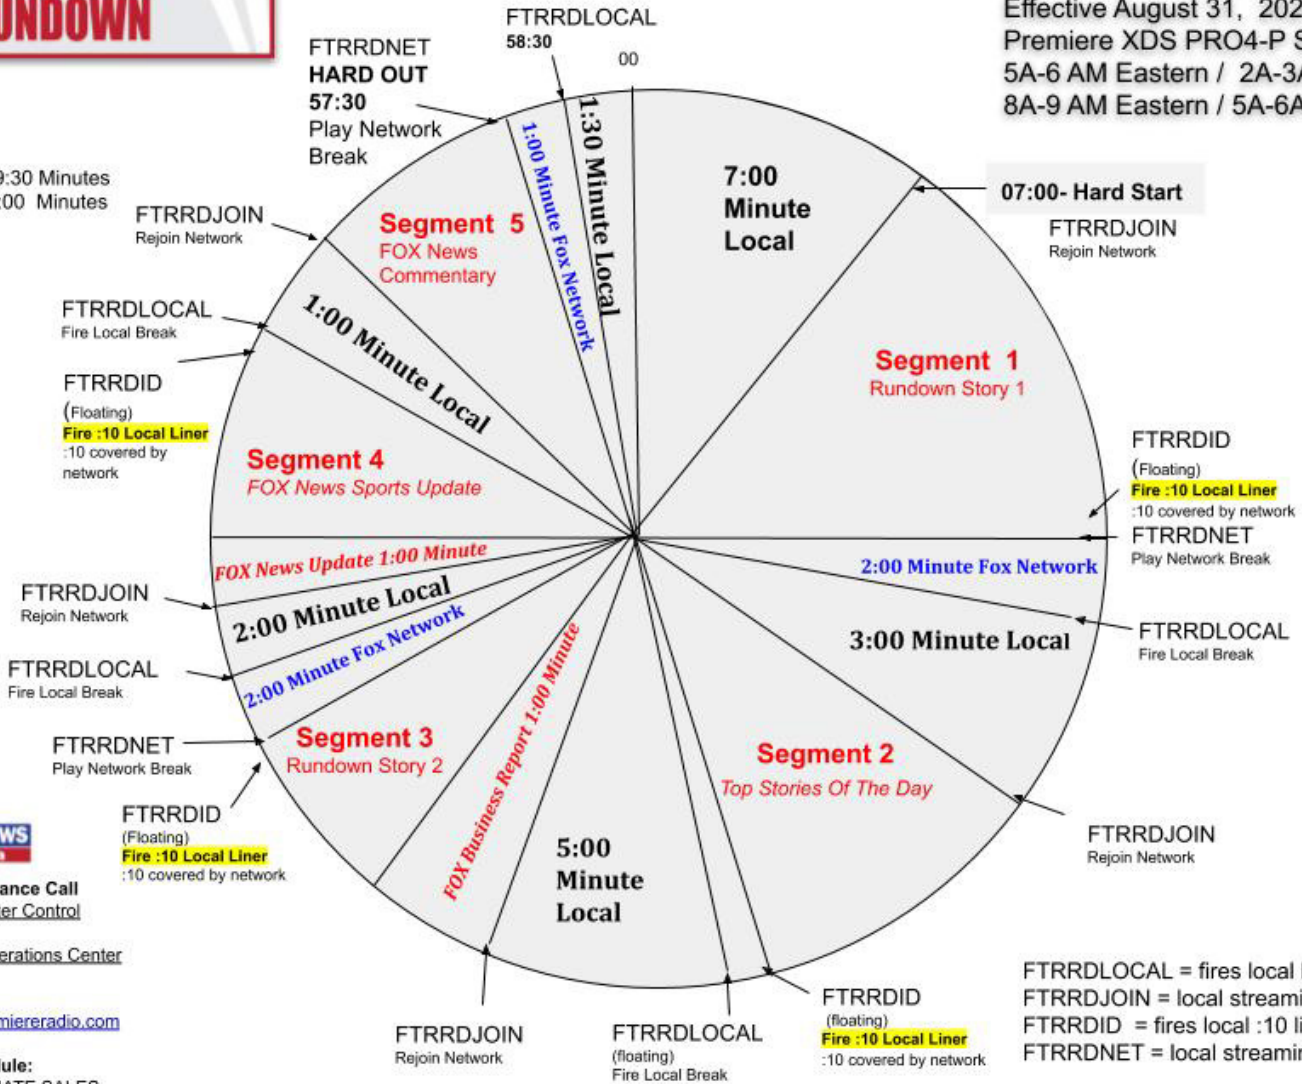

Hard Start 07:00
Hard Out 57:30
 All other breaks float

Local Inventory: 19:30 Minutes
 Network Inventory: 5:00 Minutes

:10 Local Station
 Identifiers or Sales
 Opportunity:
 Total 4

WEEKDAY CLOCK
PID Name: FT Rundown
 Effective August 31, 2020
 Premiere XDS PRO4-P Satellite
 5A-6 AM Eastern / 2A-3A AM PT
 8A-9 AM Eastern / 5A-6A AM PT

FTRRDLOCAL = fires local break.
 FTRRDJOIN = local streaming start.
 FTRRDID = fires local :10 liner.
 FTRRDNET = local streaming stop.