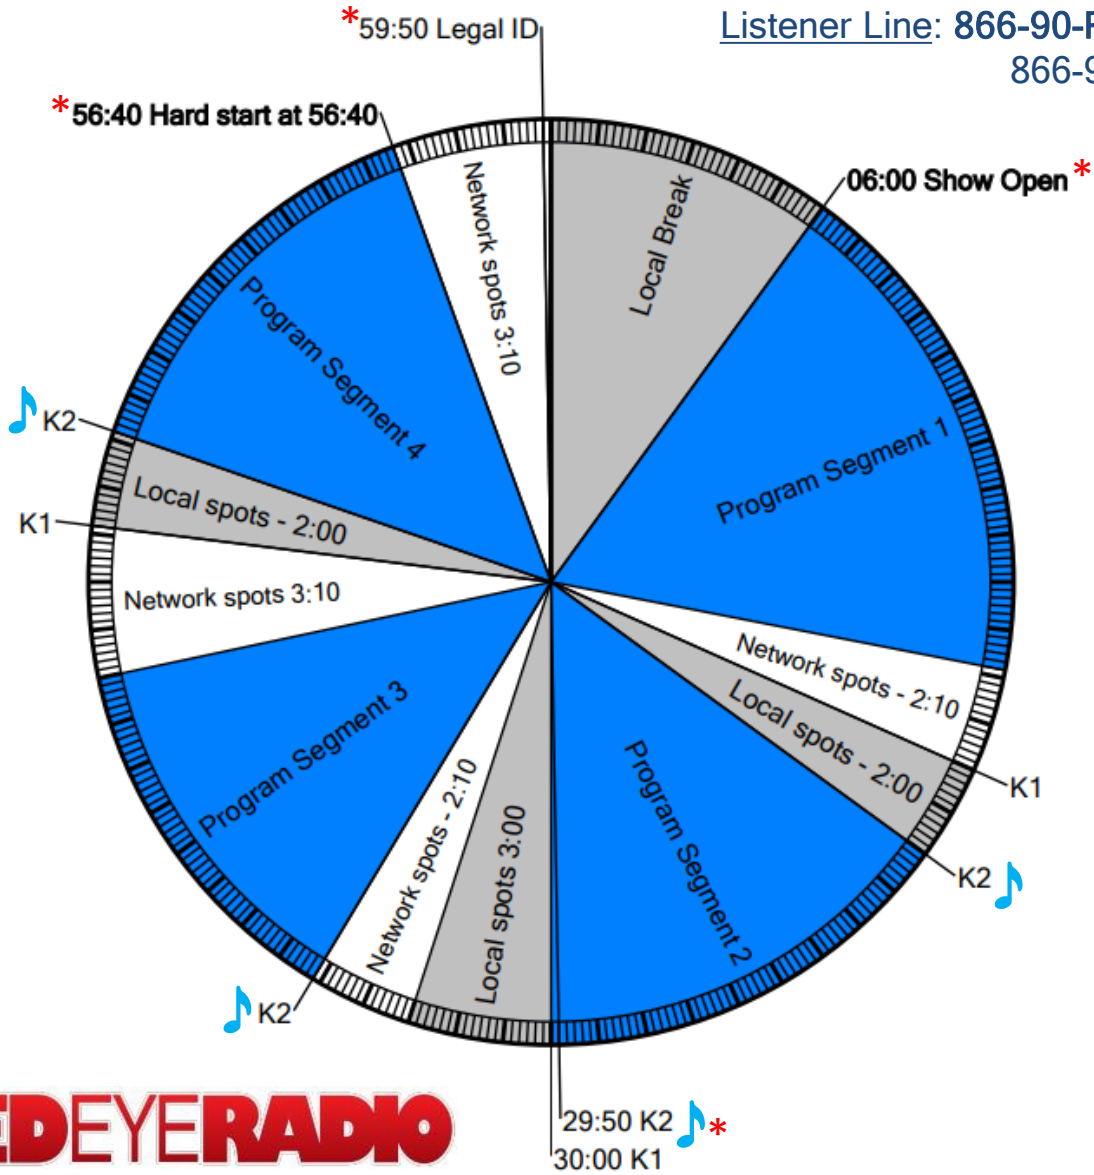

Westwood One

Wegener format clock

Red Eye Radio

Feed time: 1:06 – 6 am ET Monday - Friday

Listener Line: 866-90-REDEY(e)
866-907-3339

REDEYERADIO

CLOSURES

K1
K2

PROGRAM FUNCTIONS

Local Stopset Start
Local ID

= :10 sec bumper music

AVAILS

Local Min 13:00/Network Min 10:40
Local Avails will be filled

AFFILIATE TECHNICAL SERVICES

1-888-HELP450

AFFILIATE SALES