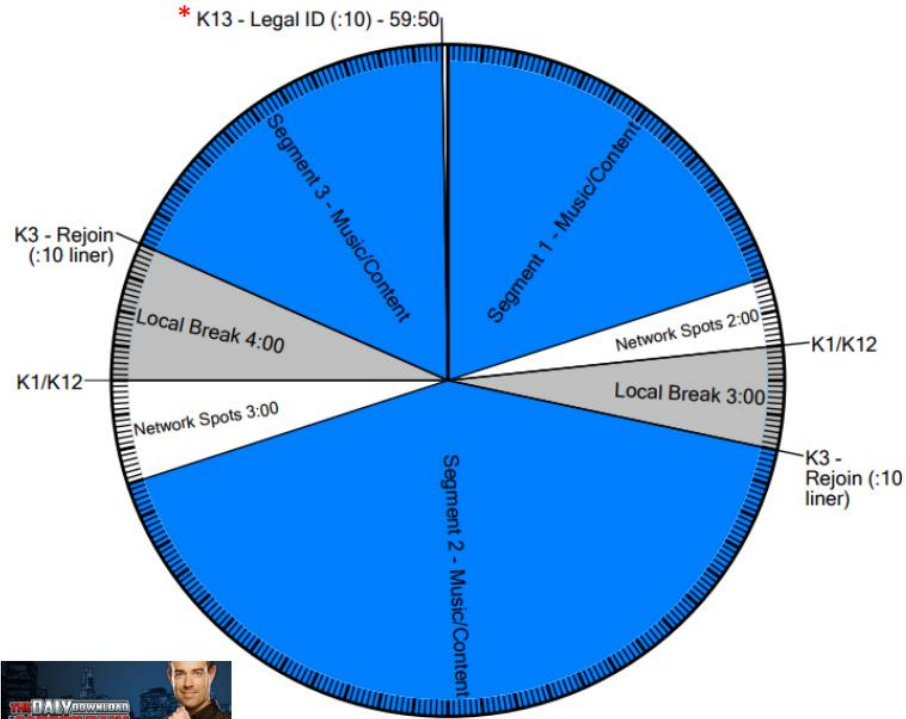

"Karma" (remix)

Taylor Swift ft. Ice Spice

Wegener Format Clock

Feed time: Weeknights, 7pm – 12 midnight ET

Program Function	Closures
Local Stopet Start	K1 (K12 for 3 min music format affiliates ONLY)
Rejoin Liner (10 sec)	K3
Legal ID (10 Sec)	K13