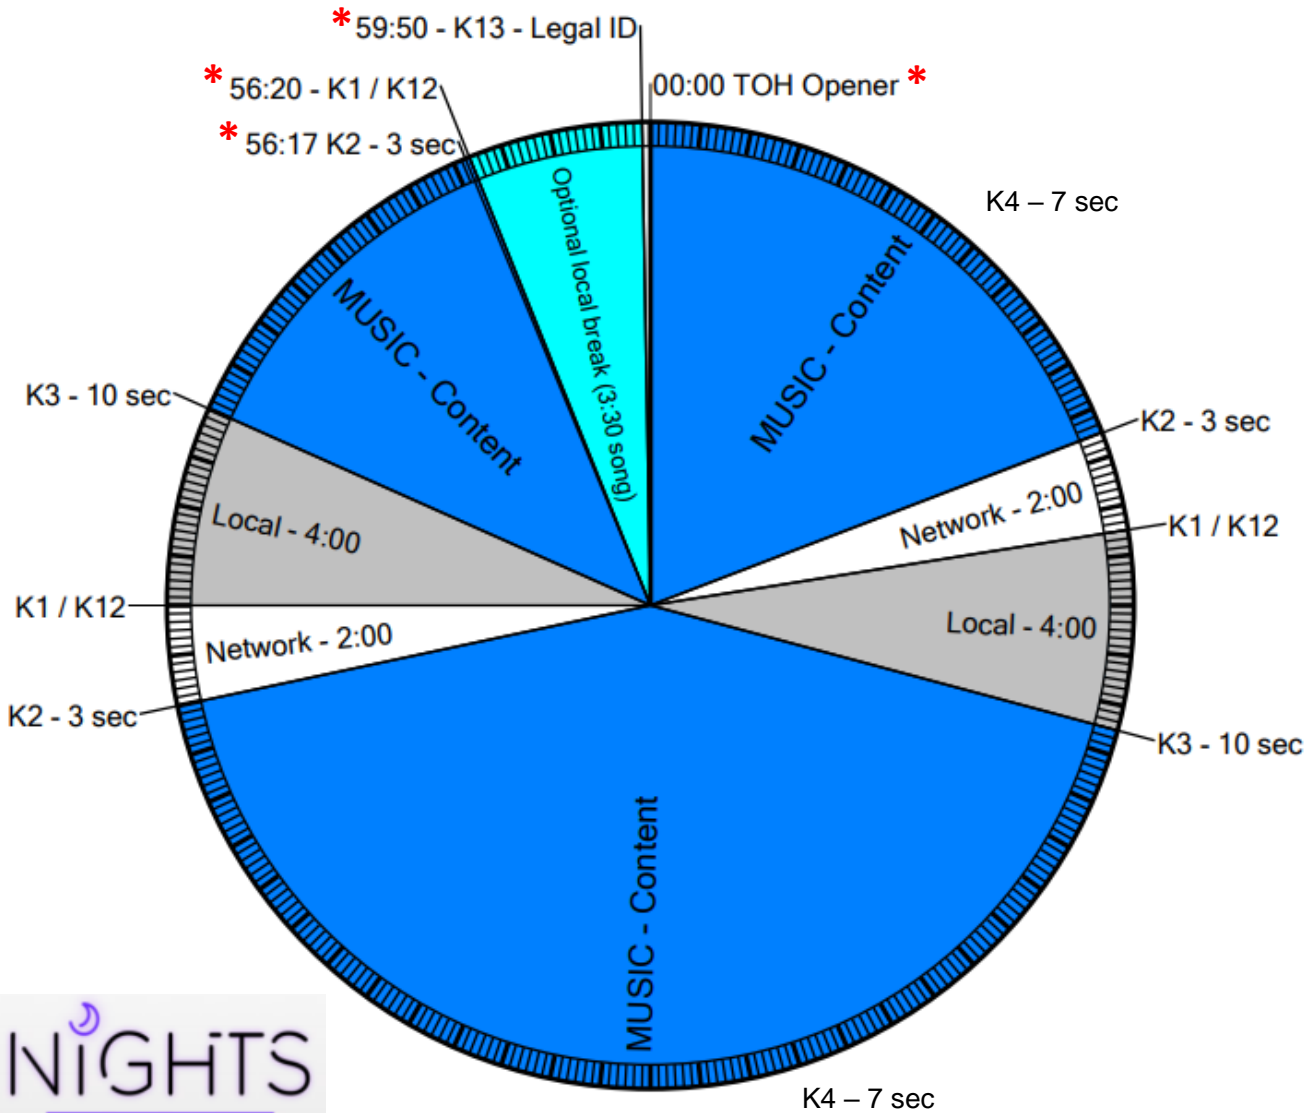

Westwood One

Wegener format clock

### CLOSURES

- K1 (K12 for 3 min music format affiliates **ONLY**)
- K2 Local liner/station ID (3 sec)
- K4 Floating liner, dry voice (7 sec)
- K13 Legal ID

### PROGRAM FUNCTIONS

- Local Break Start
- Local liner/station ID (3 sec)
- Floating liner, dry voice (7 sec)
- Legal ID

**AVAILS** – Local 11:30 min, Network 4 min  
Only the Optional Local Break at 56:02 is filled.