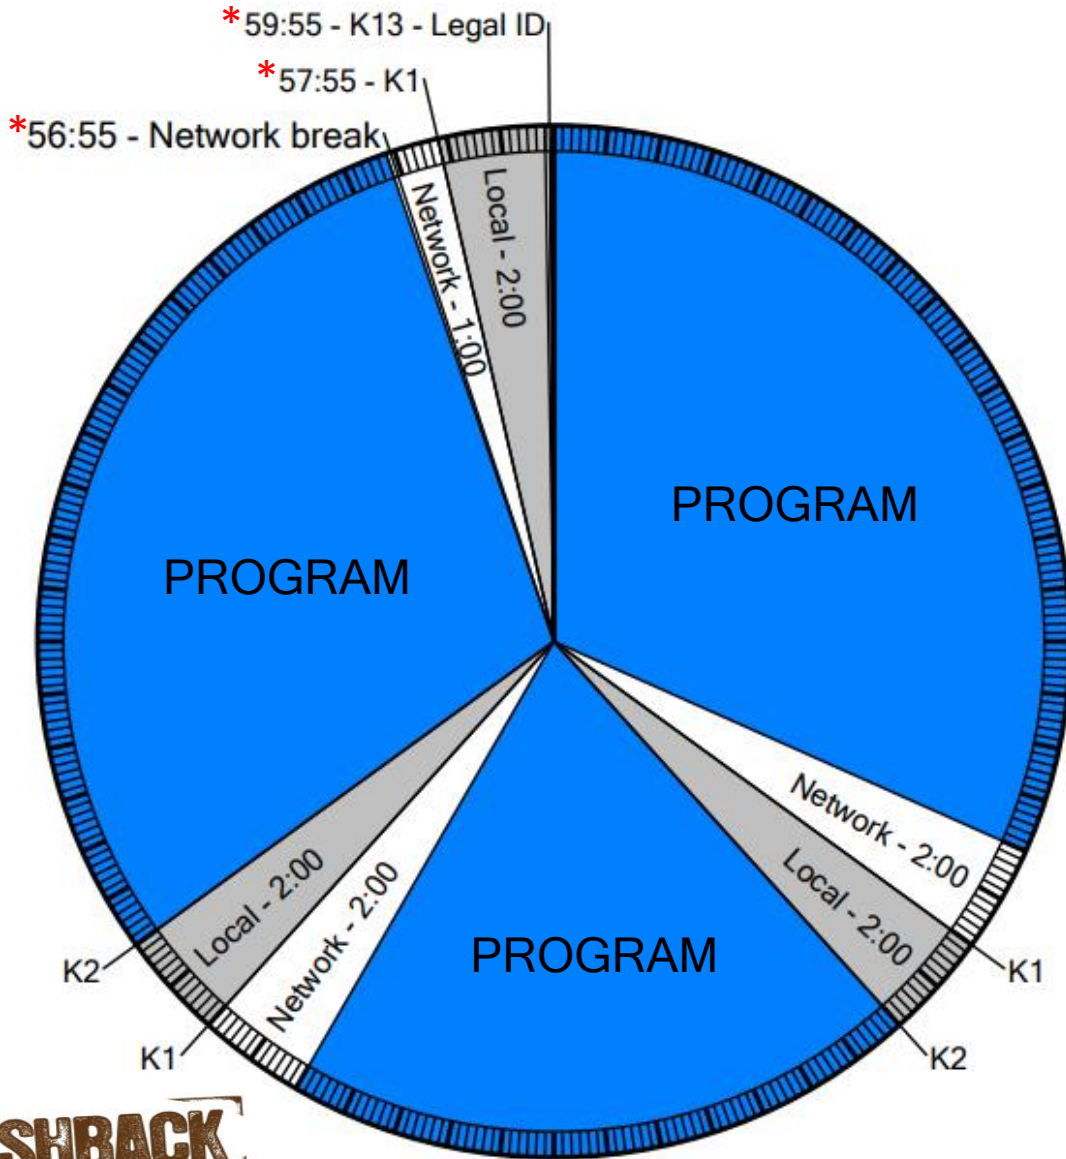

Westwood One

Wegener format clock

Flashback

Feed time: Thursdays, 5 am – 9 am ET

CLOSURES

- K1
- K2
- K13

PROGRAM FUNCTIONS

- Local Break Start
- Local liner (:05)
- Legal ID

AVAILS - Local 6 min, Network 5 min

LOCAL BREAKS ARE NOT FILLED

Effective: October 2021

AFFILIATE TECHNICAL SERVICES

1-888-HELP450

AFFILIATE SALES

entertainment@westwoodone.com

*Events marked with an asterisk have fixed times, all other times are approximate