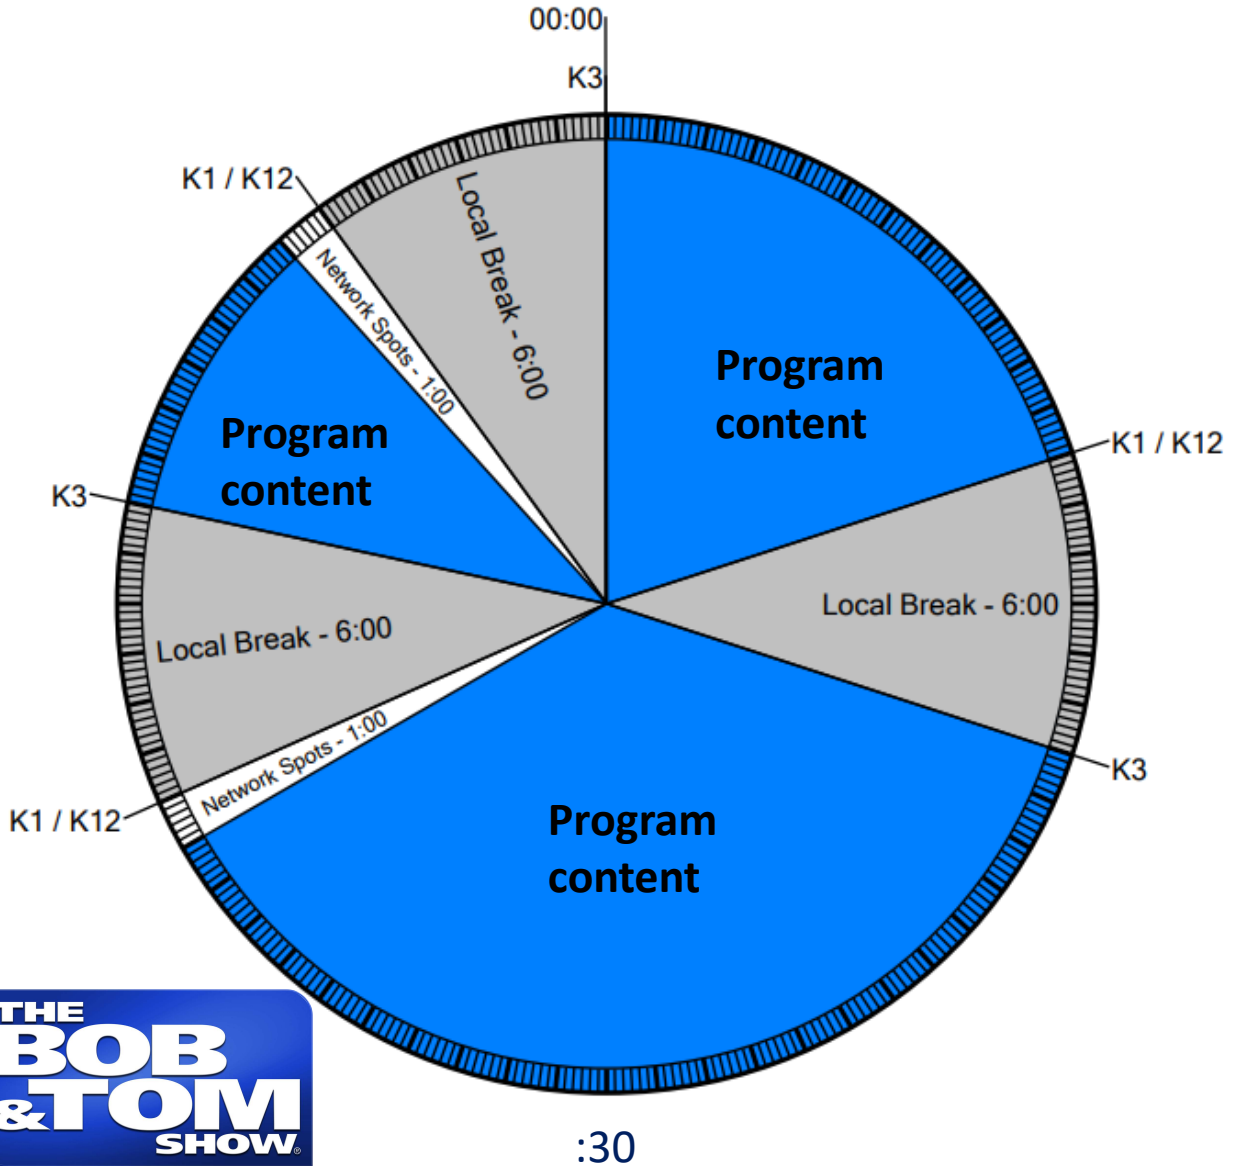

Westwood One

Wegener format clock

Bob & Tom Show

Feed time: 6 am – 10 am ET Monday through Friday

CLOSURES

K1/K12
K3

PROGRAM FUNCTIONS

Local Break Start
Return from Local

Local Avail 18:00 min
Network inventory 2 min
Local avails will be filled

AFFILIATE TECHNICAL SERVICES

1-888-HELP450

AFFILIATE SALES

entertainment@westwoodone.com

Show starts at 6:00:00 AM Eastern

Start of all local breaks float and are exactly 6 minutes in duration.