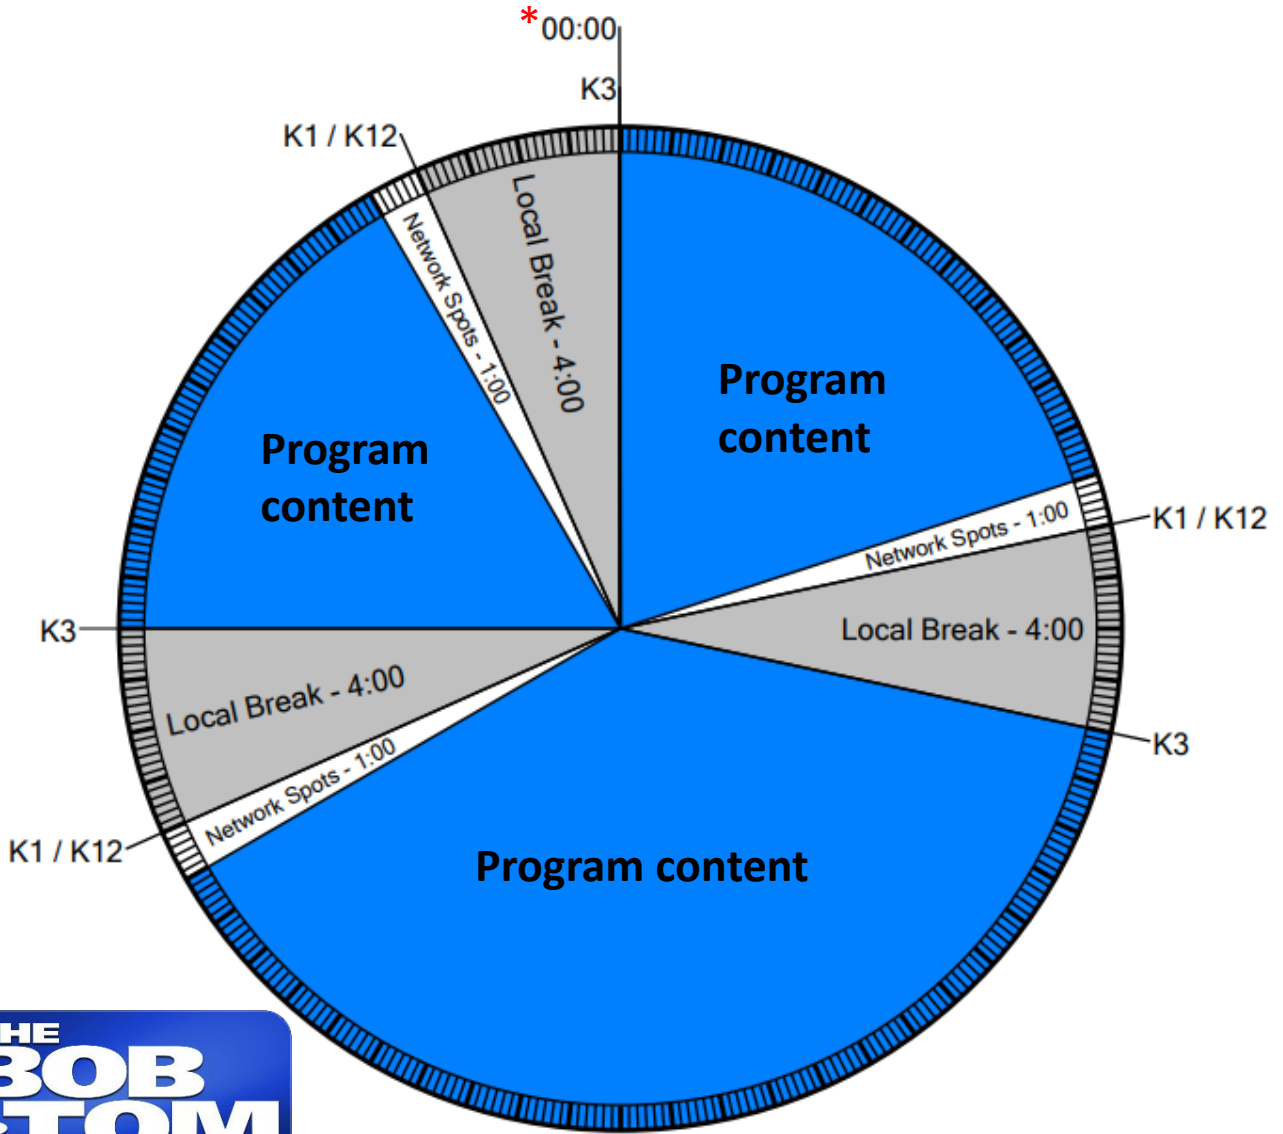

Westwood One

Wegener format clock

Bob & Tom Saturday

Prefeed time: 4 pm – 8 pm ET Thursday

CLOSURES

- K1
- K2
- K3

PROGRAM FUNCTIONS

- Local Break Start
- Local liner
- Return from local