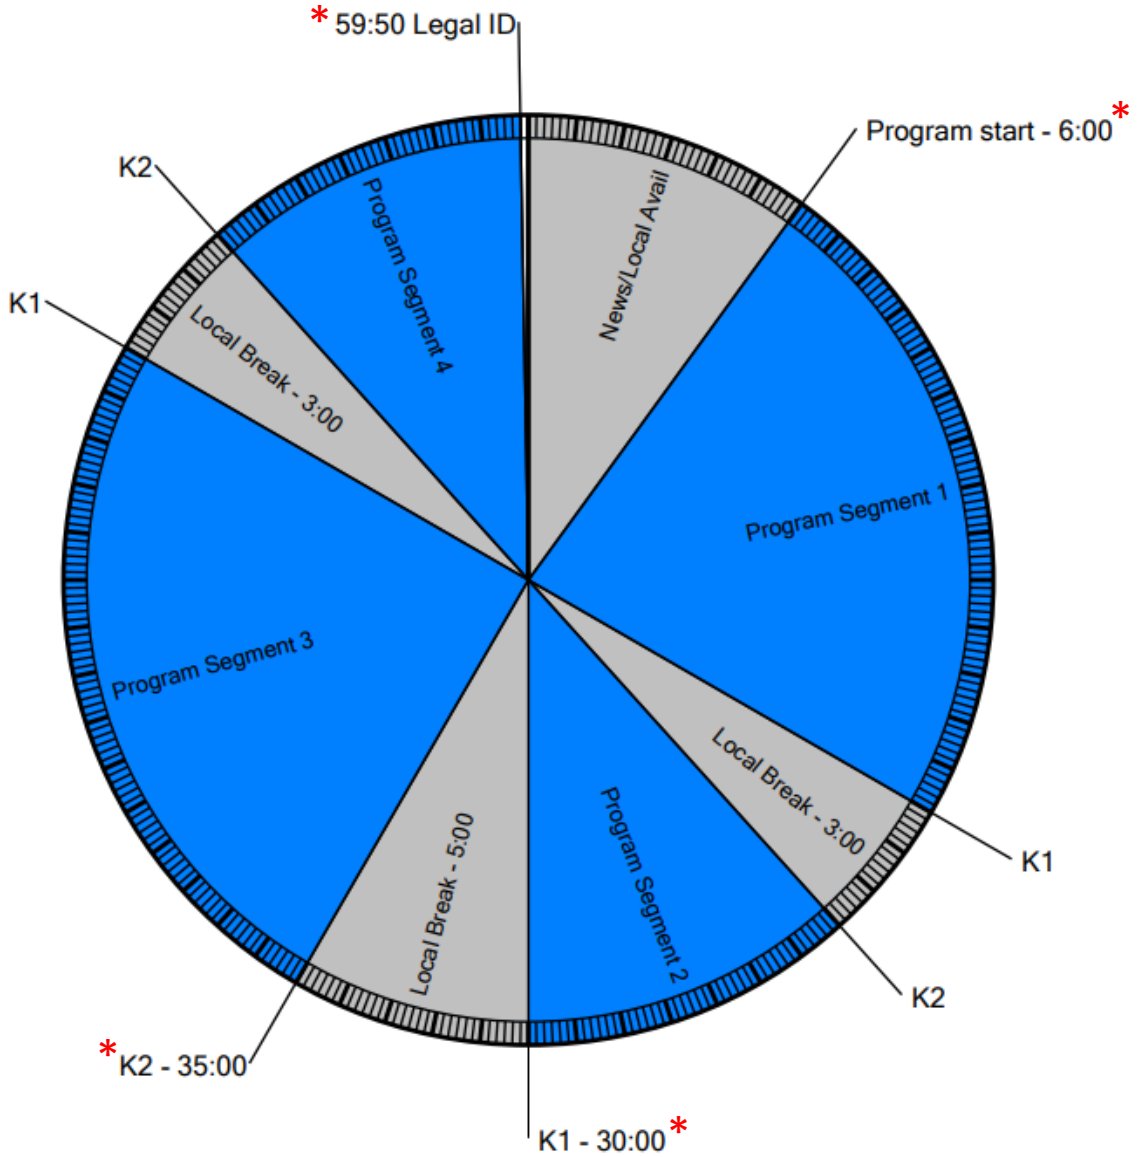

Westwood One

Wegener format clock

BEN SHAPIRO

3 pm – 4 pm ET Monday-Friday

CLOSURES

K1
K2

PROGRAM FUNCTIONS

Local Stopset Start
Local ID

*Events marked with an asterisk have fixed times, all other times are approximate

Effective: April 2021