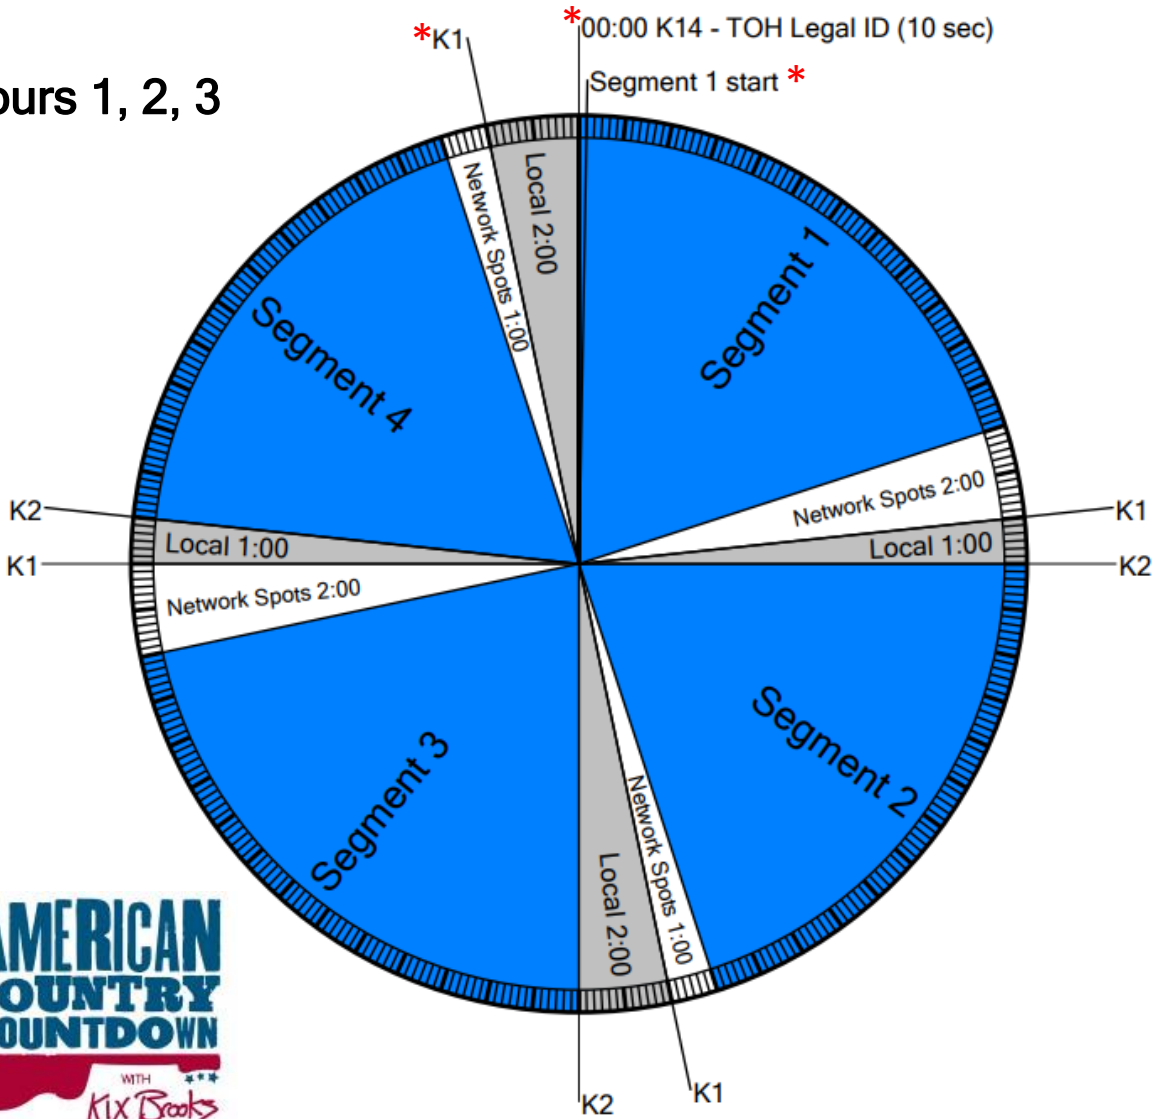

Westwood One

Wegener music format clock

American Country Countdown

Feed time: Thursday, 1 am – 5 am ET

Hours 1, 2, 3

CLOSURES

- K1
- K2
- K14

PROGRAM FUNCTIONS

- Local Mandatory (1:00/2:00)
- Local calls/slogan (5 sec)
- TOH Legal ID (10 sec)*

AVAILS – Local 6 min, Network 6 min
LOCAL BREAKS ARE SILENT (NO FILL AUDIO)

Effective: August 2021

AFFILIATE TECHNICAL SERVICES
1-888-HELP450

AFFILIATE SALES
entertainment@westwoodone.com

*Events marked with an asterisk have fixed times, all other times are approximate