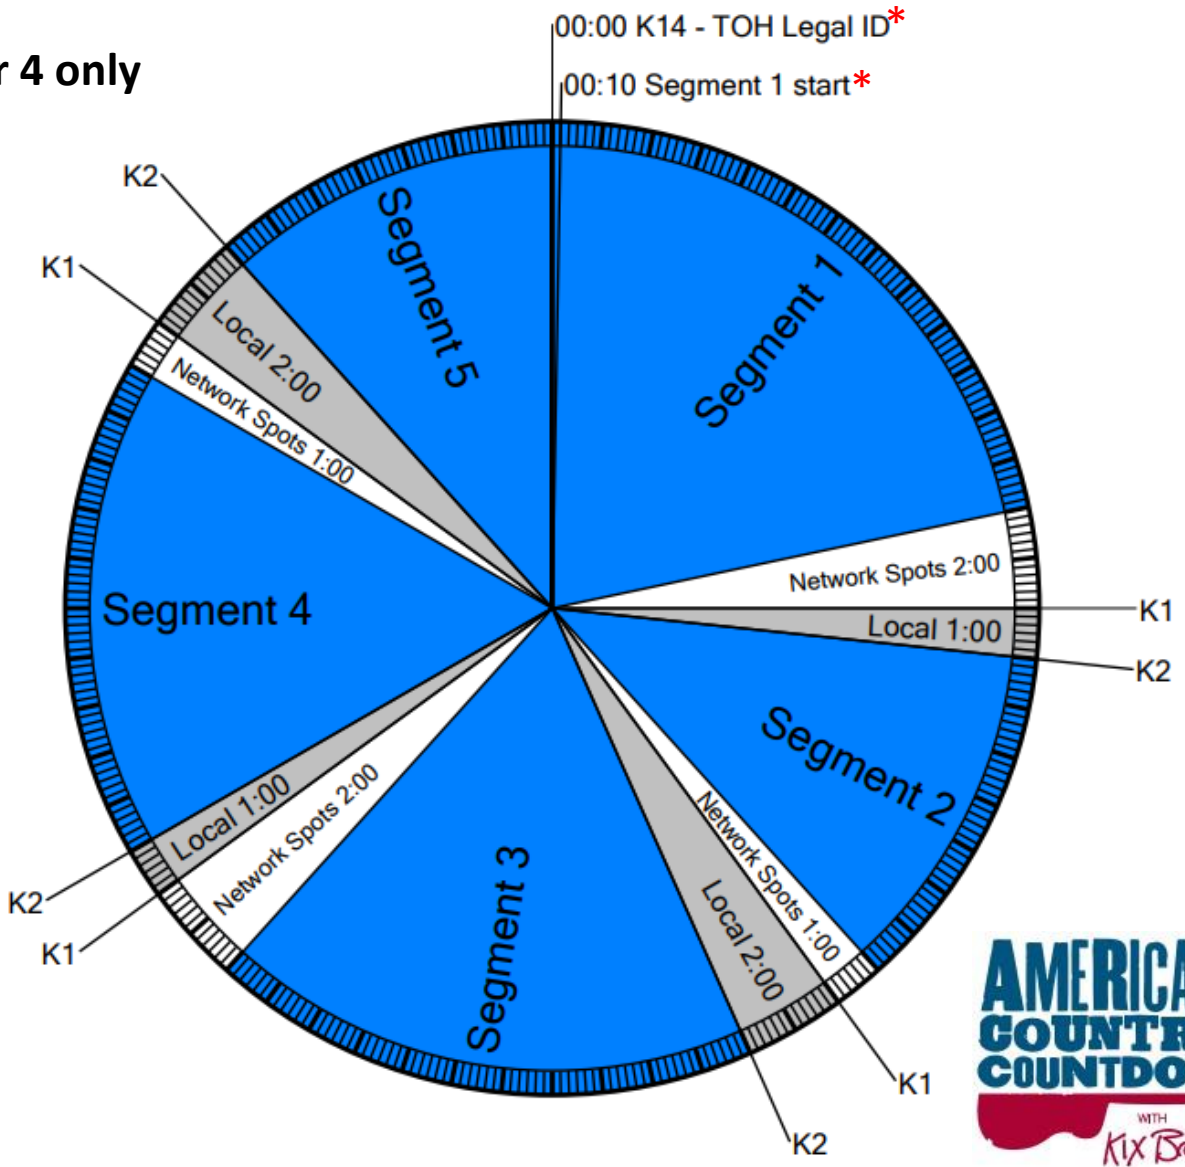

# American Country Countdown

Feed time: Thursday, 1 am – 5 am ET

## Hour 4 only