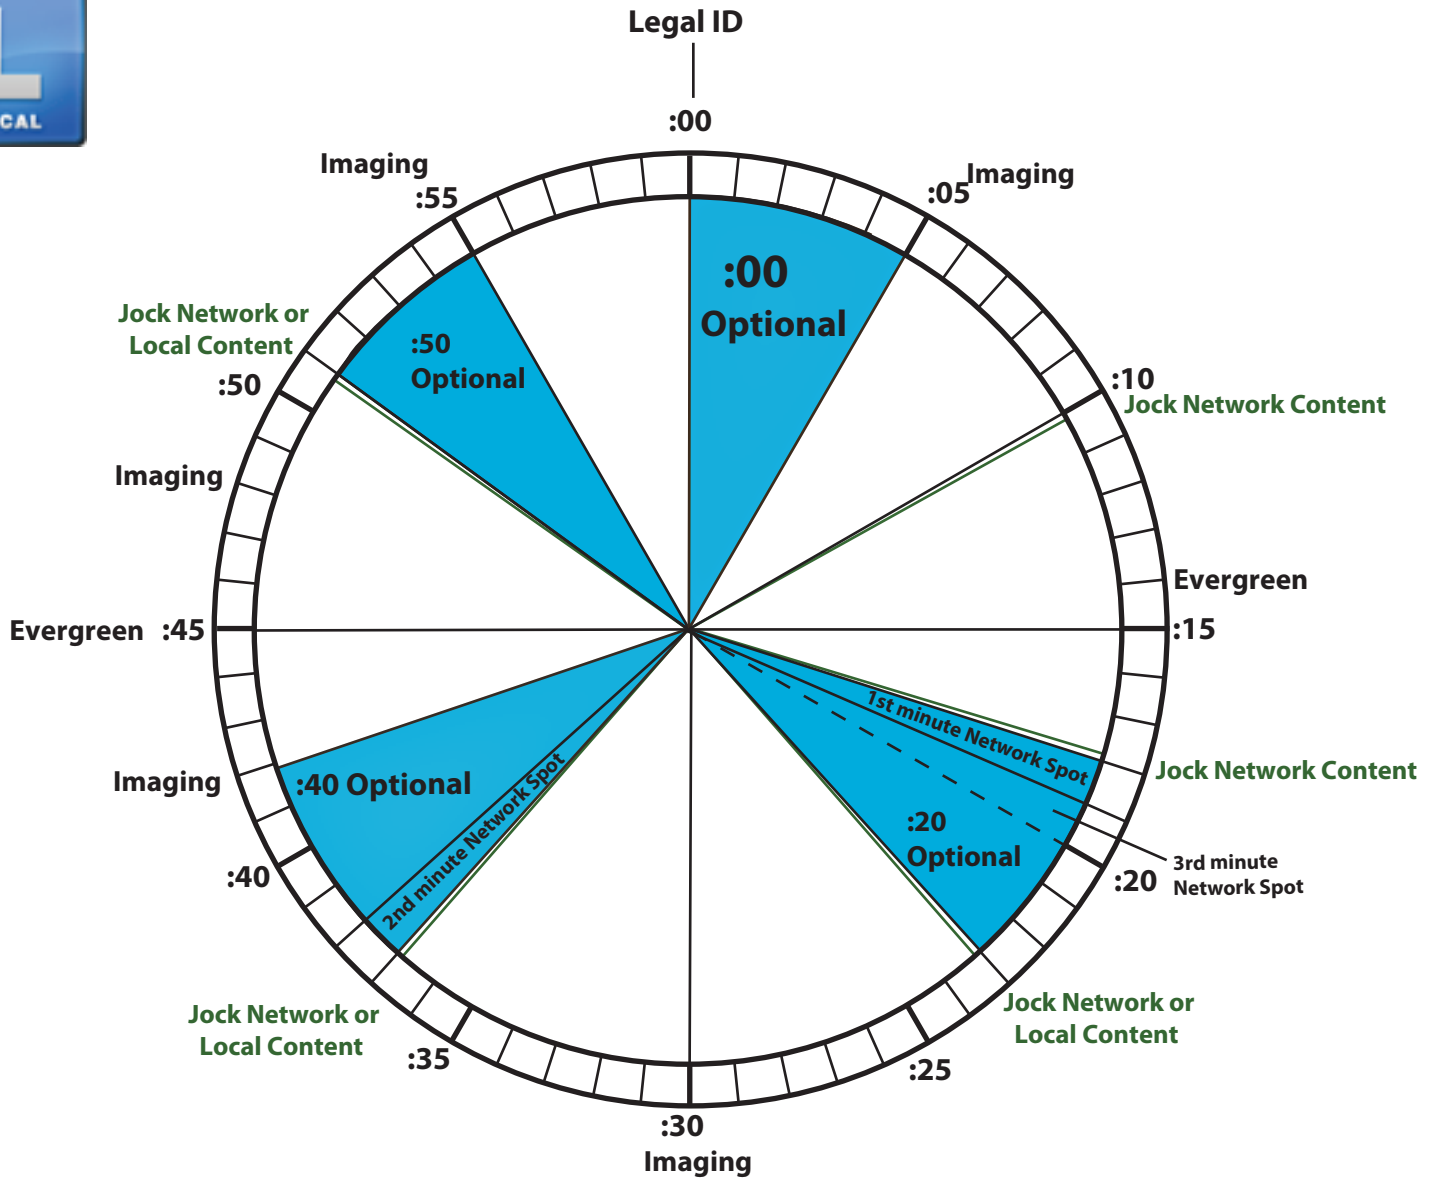

mainstream country

FULL MODE Format Clock

WestwoodOne