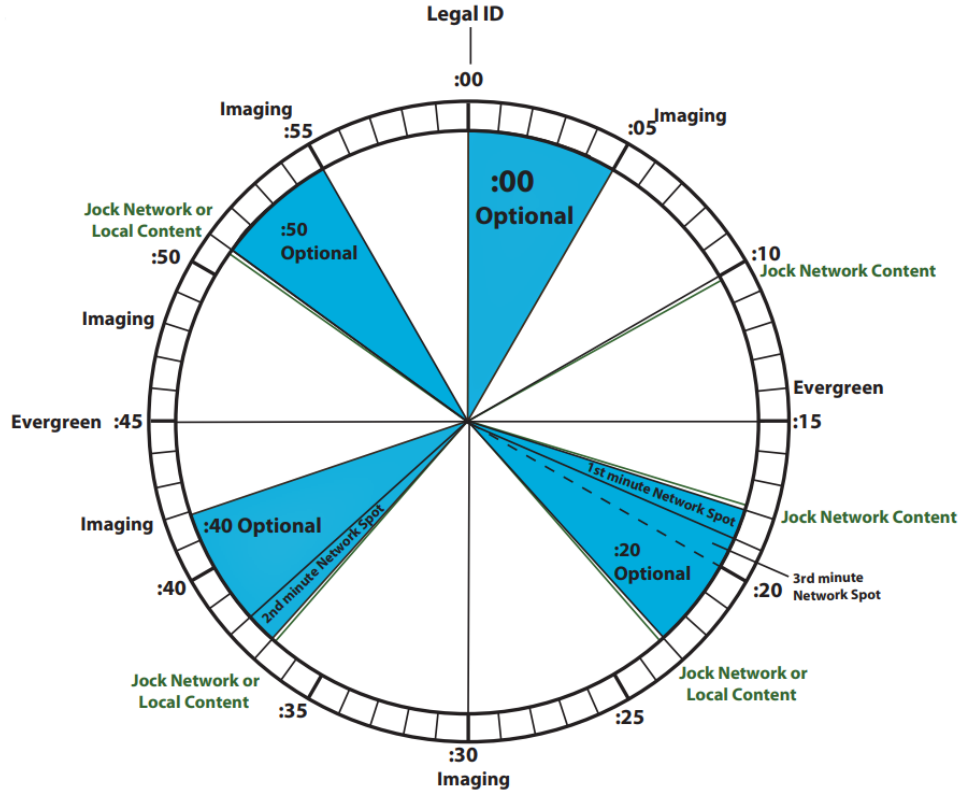

Mainstream Country Gold Clock