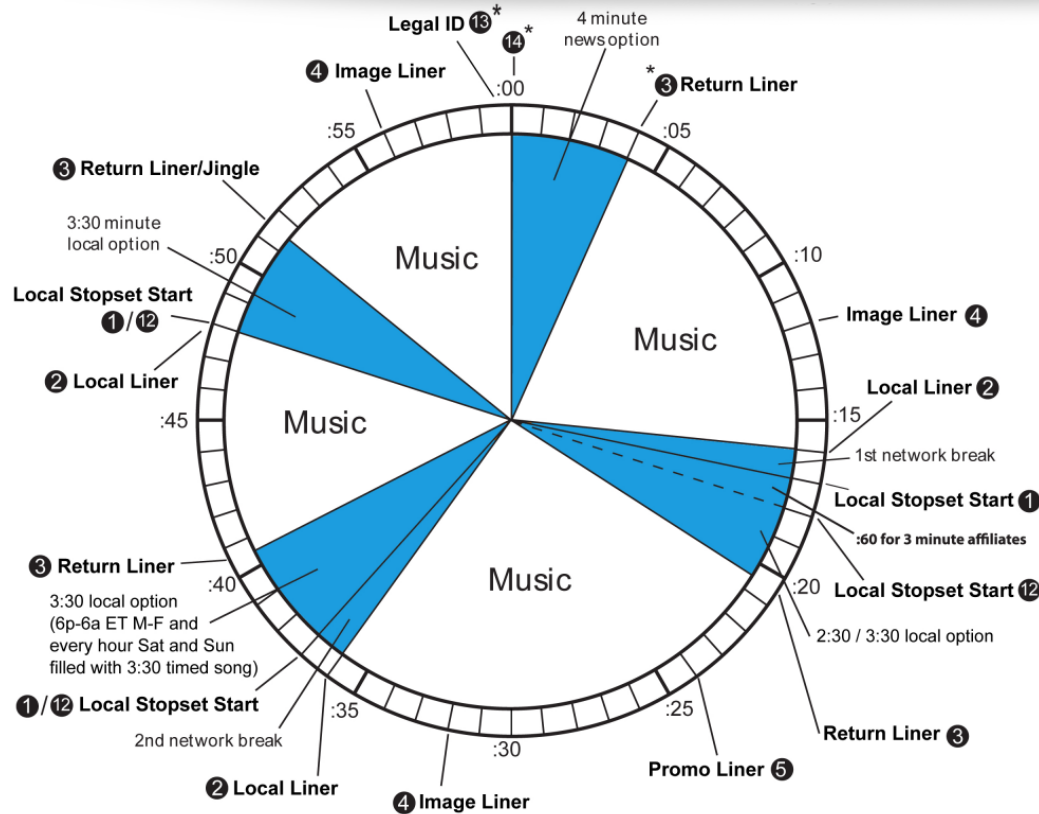

Lite AC TOTAL Clock

Function	Wegener Relay
2 Minute Affiliate Stopset Start	1
Local Liner (:03)	2
Return Liner / Jingle (:10)	3
Image Liner (:03)	4
Promo Liner (:13)	5
3 Minute Affiliate Stopset Start	12
Legal ID (:10) – fires at exactly 59:90	13*
Top of the hour sync, fires at exactly 00:00	14*