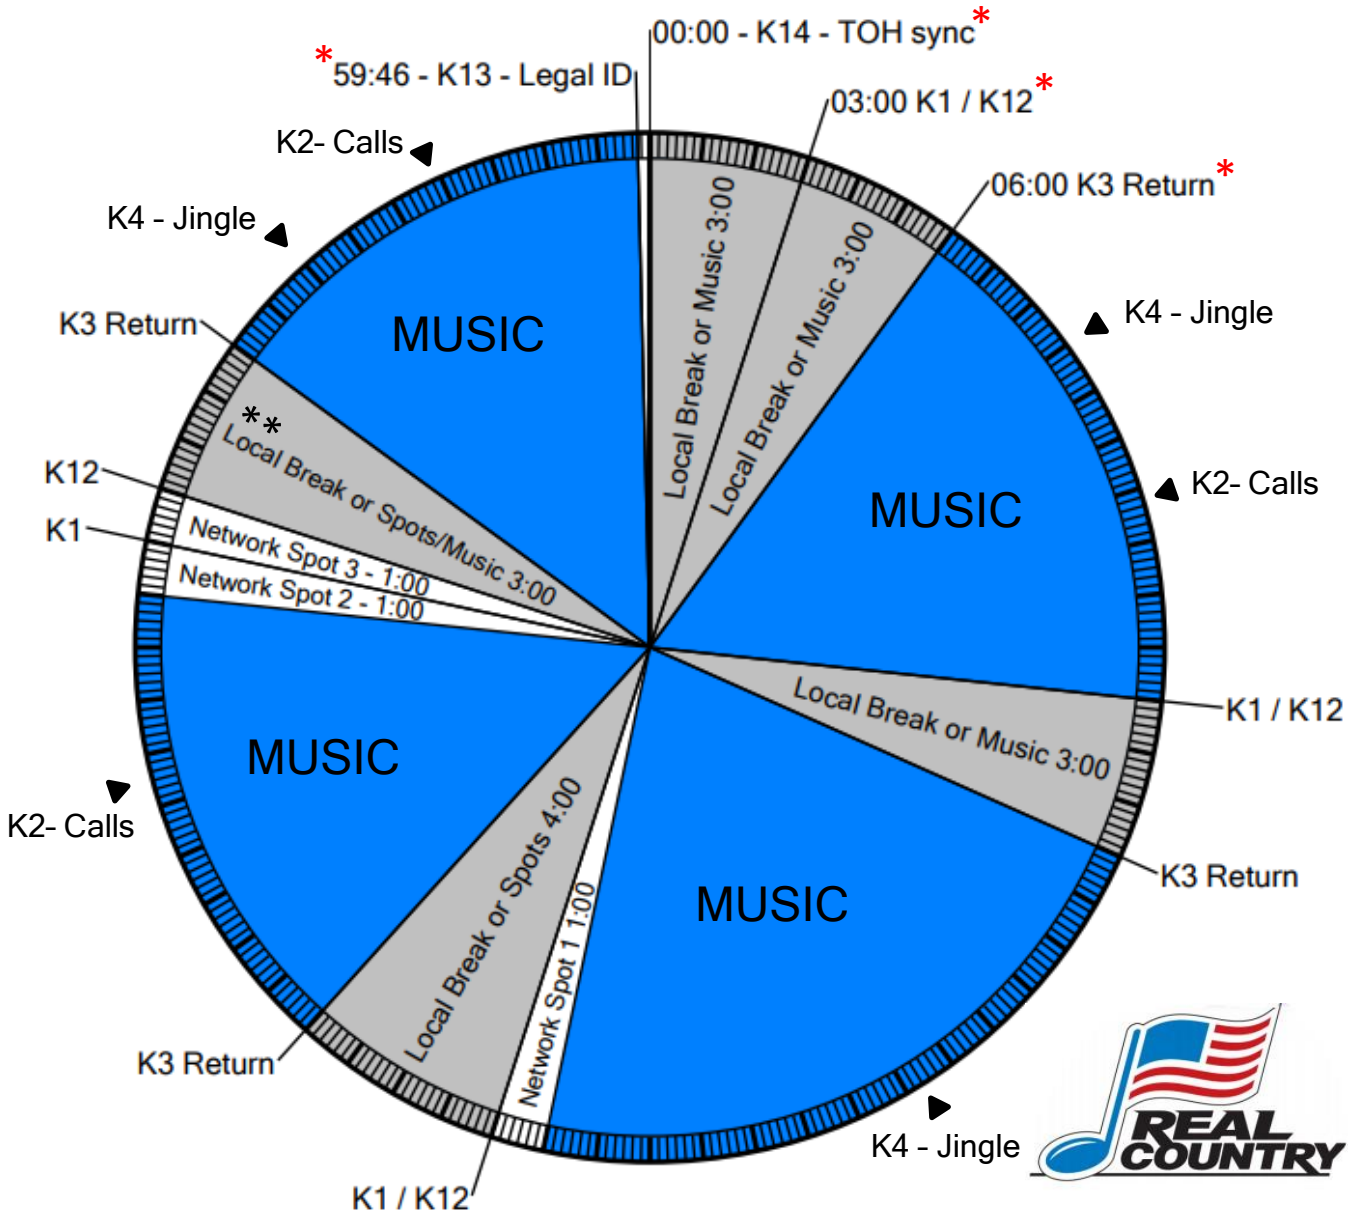

Westwood One

Wegener music format clock

REAL COUNTRY

24/7/365

CLOSURES

- K1 Local Stopset Start (2 min affiliates)
- K2 Local calls/slogan (3 sec dry, floats)
- K3 Return Local Liner (7 sec)
- K4 Jingle End Liner (4 sec)
- K12 Local Stopset Start (3 min affiliates)
- K13 Legal ID (14 sec) + 3 min option*
- K14 Top of hour sync

** Spots fill this option 6a-6p ET M-F

AVAILS – Local 16 min, Network 2 or 3 min

Local options filled with spots or music as noted.

AFFILIATE TECHNICAL SERVICES

1-888-HELP450

AFFILIATE SALES

Eric Sundstrom 505-510-2373

ESundstrom@WestwoodOne.com

* Events marked with an asterisk have fixed times, all other times are approximate

Effective: June 2021