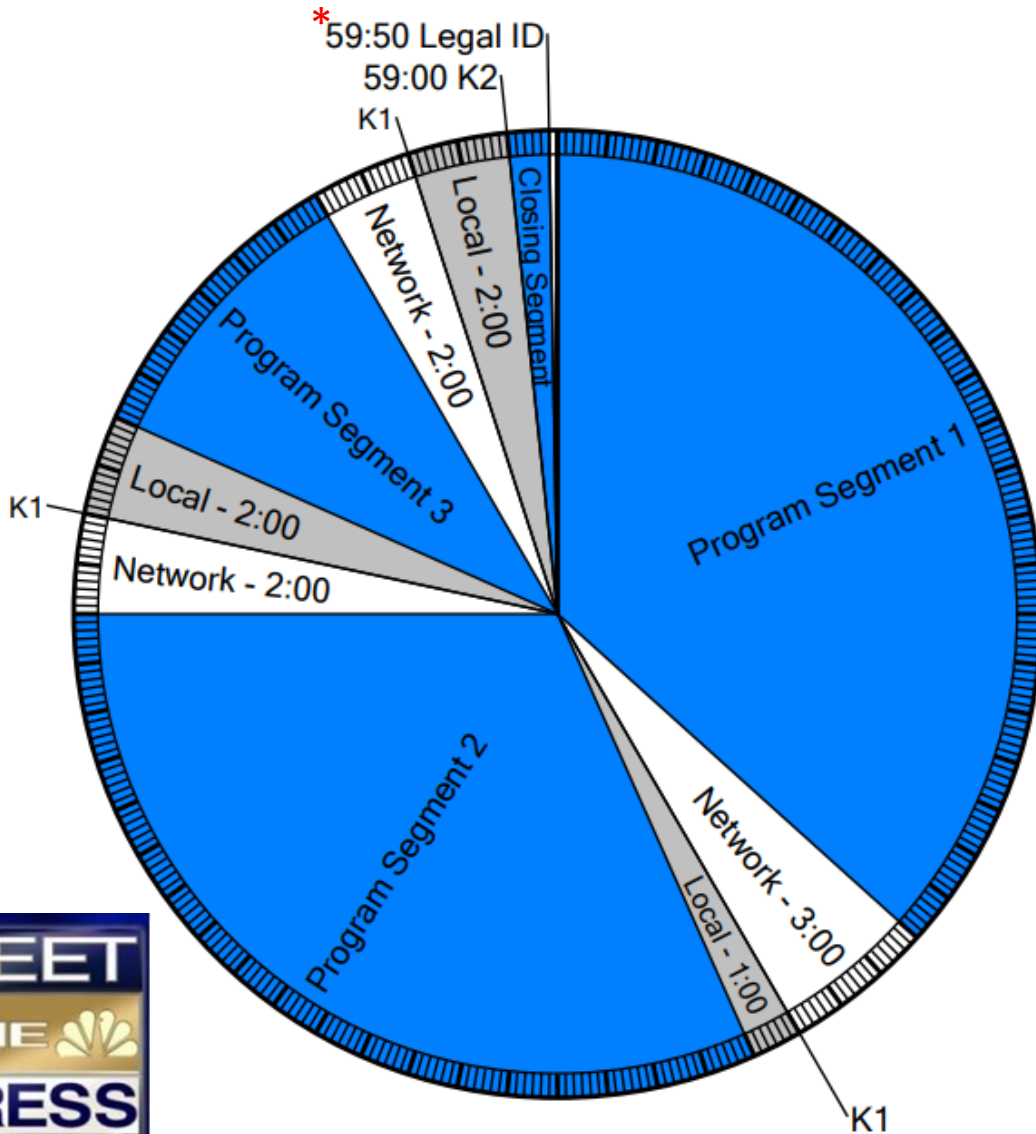

Westwood One

Wegener format clock

MEET THE PRESS

Feed times: 11 am -12 pm Eastern Sunday

CLOSURES

K1
K2

PROGRAM FUNCTIONS

Local Stopset Start
Local ID

AVAILS

Local Min 5:00 / Network Min 7:00
Local Avails will be filled by PSAs

AFFILIATE TECHNICAL SERVICES

1-888-HELP450

AFFILIATE SALES

Stuart Greenblatt 212-419-2946
sgreenblatt@westwoodone.com

*Events marked with an asterisk have fixed times, all other times are approximate