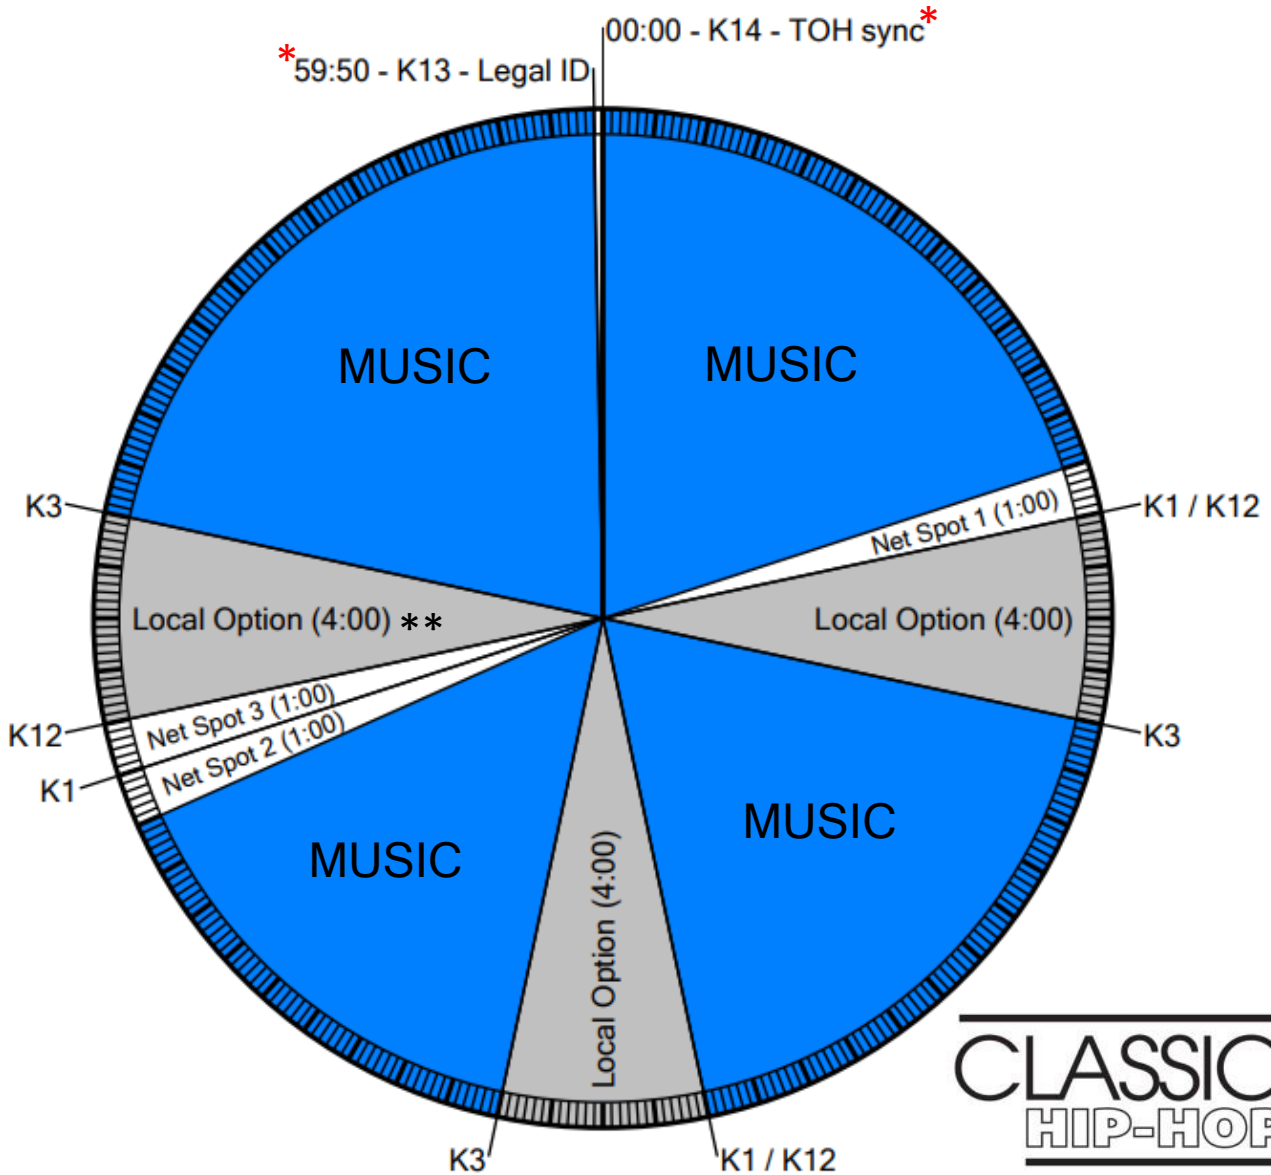

Westwood One

Wegener music format clock

CLASSIC HIP-HOP

24/7/365

CLOSURES

- K1 Local Stopset Start (2 min affiliates)
- K2 Local calls/slogan (3 sec dry, floats)
- K3 Return Local Liner (10 sec produced)
- K12 Local Stopset Start (3 min affiliates)
- K13 Legal ID (10 sec)
- K14 Top of hour sync

** Spots fill this option 6a-6p ET M-F

AVAILS – Local 12 min, Network 2 or 3 min

Local options filled with spots or music (at :45, fill will be spots 6a-6p ET M-F, music all other hours)

PROGRAM FUNCTIONS