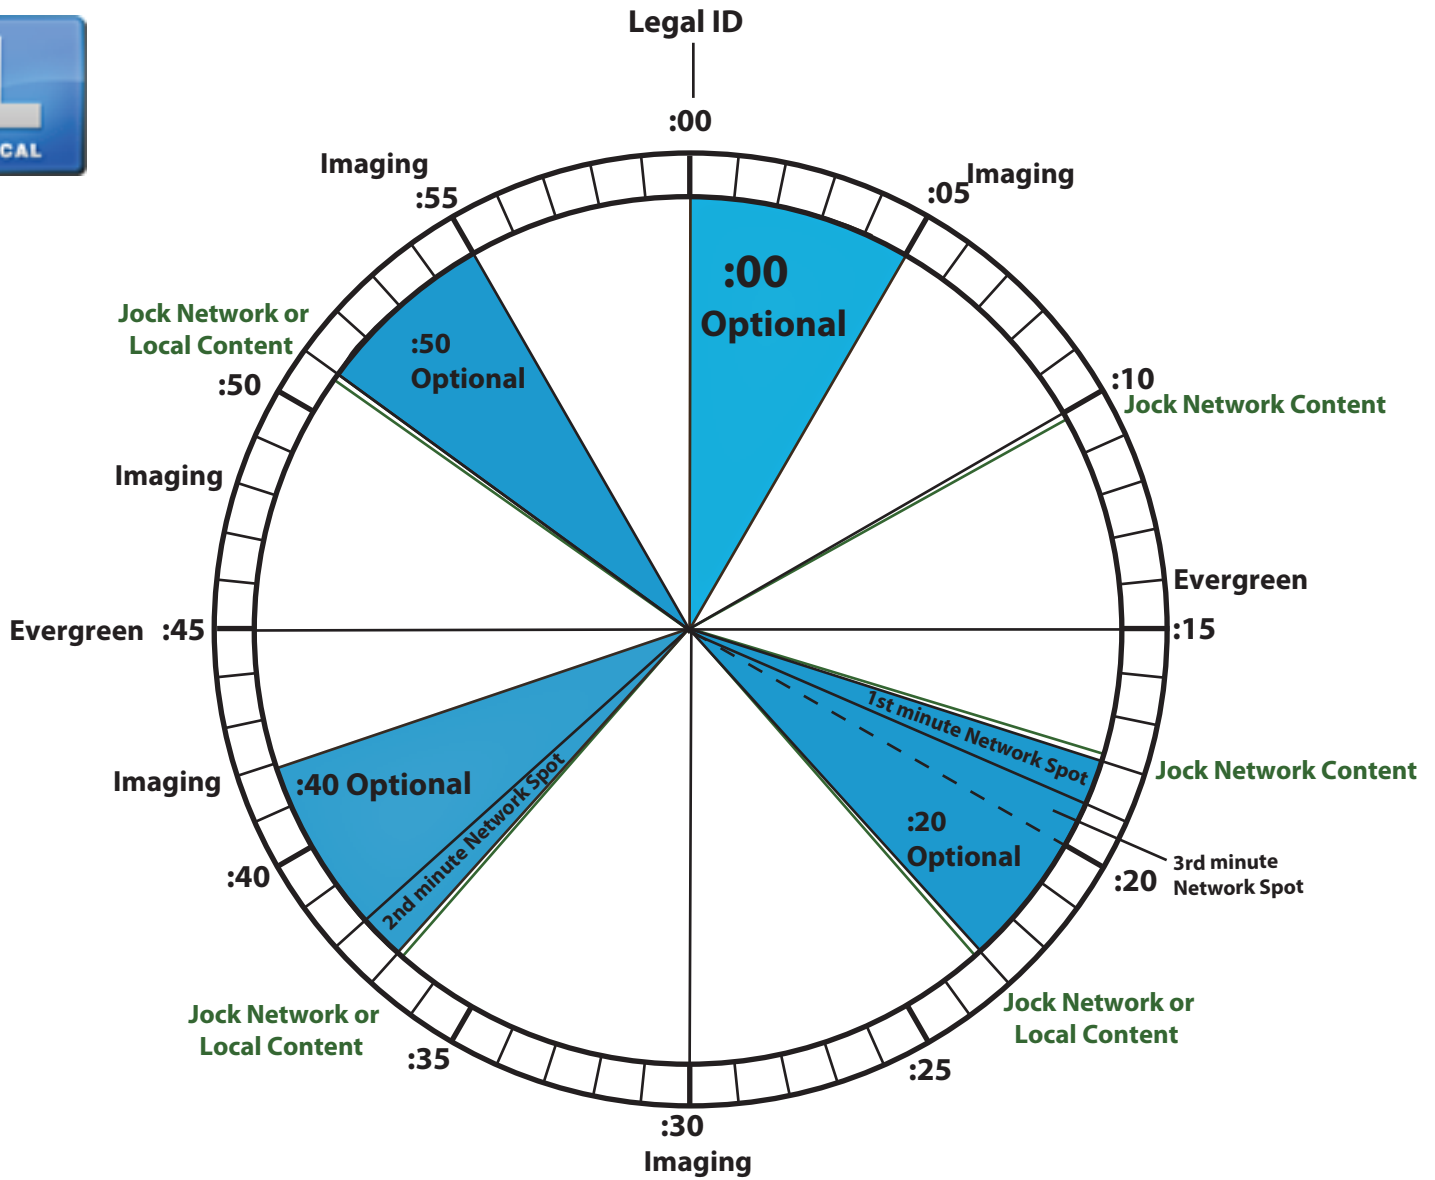

# Classic Hits

# FULL MODE Format Clock

WestwoodOne