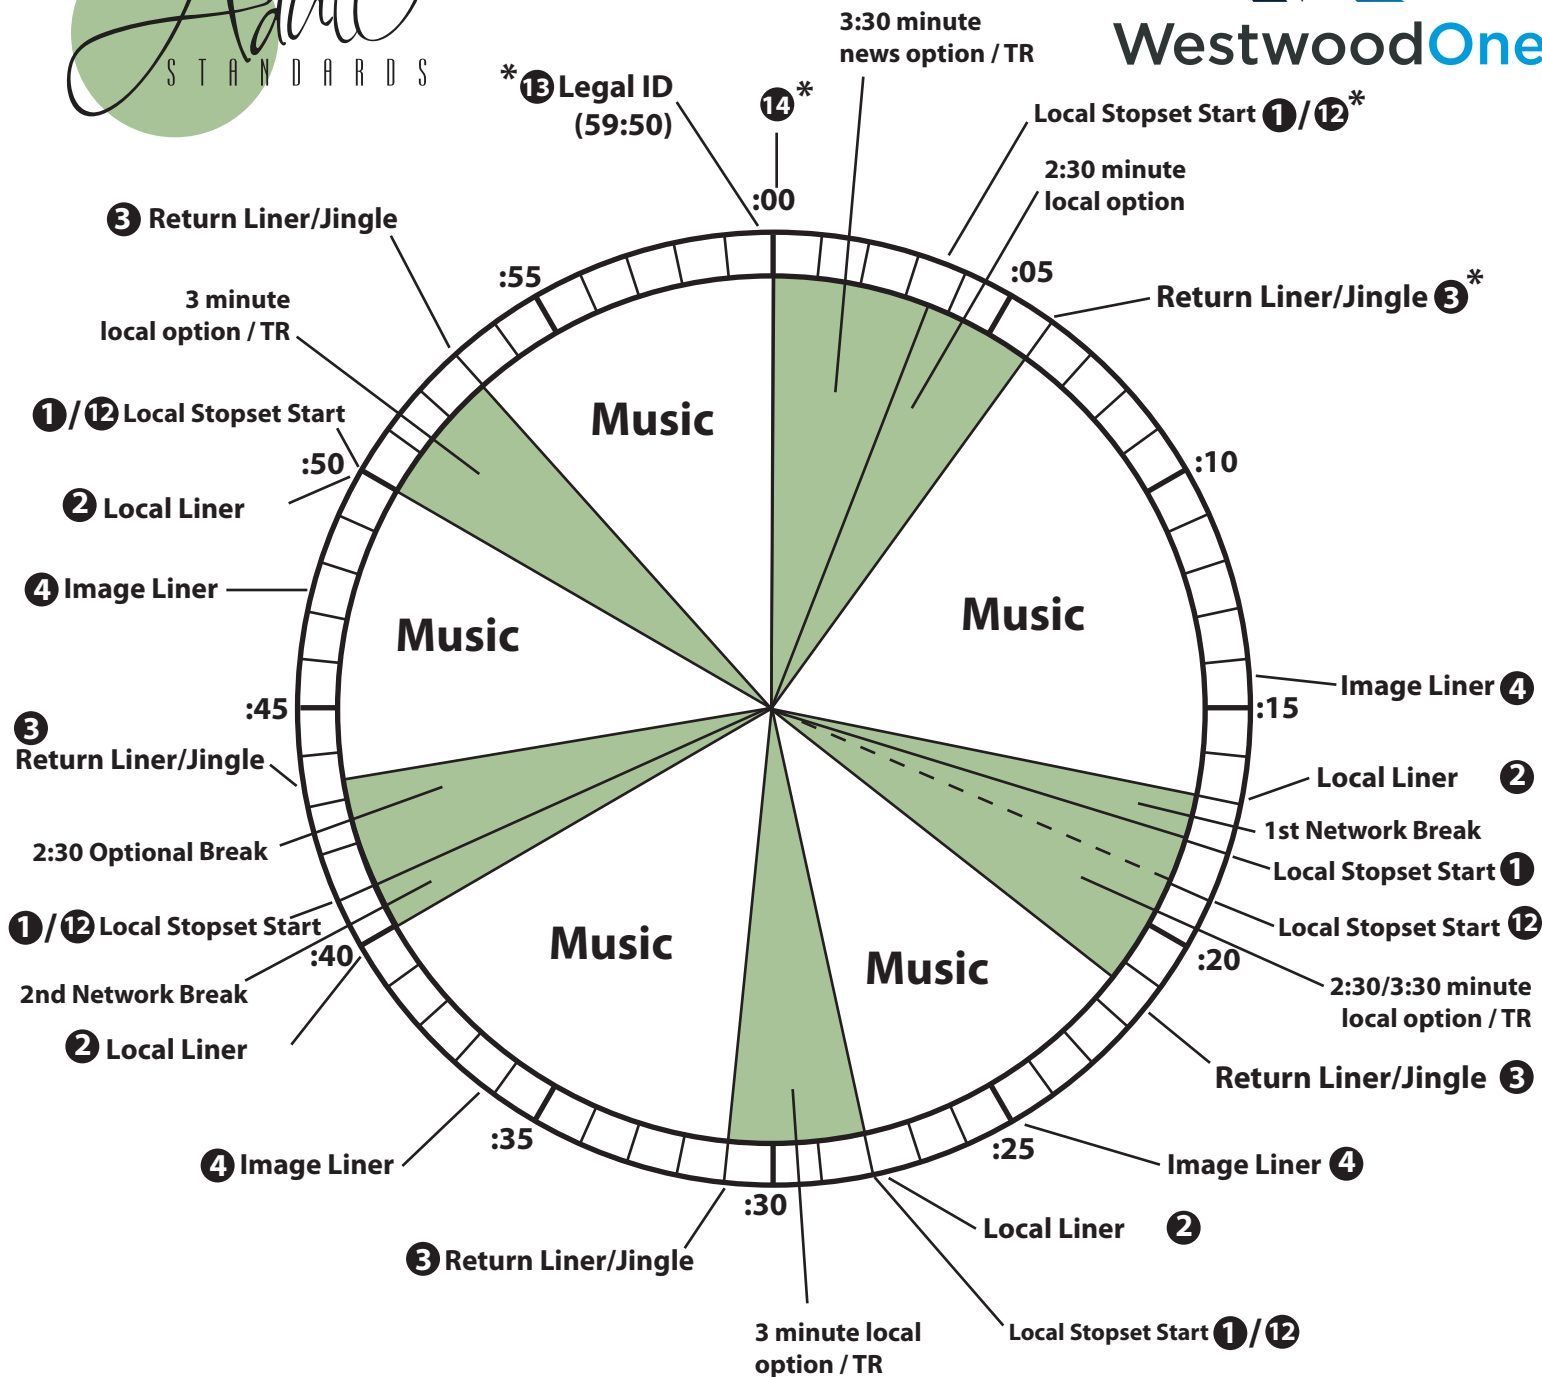

WestwoodOne

| Function                         | Relay | Length |
|----------------------------------|-------|--------|
| 2 Minute Affiliate Stopset Start | 1     |        |
| Local Liner (A Liner)            | 2     | :03    |
| Return Liner / Jingle            | 3     | :08    |
| Image Liner (B Liner)            | 4     | :07    |
| First Network Minute             | 6     |        |
| Second Network Minute            | 7     |        |
| 3 Minute Affiliate Stopset Start | 12    |        |
| Legal ID 59:50                   | 13    | :10    |
| TOH 00:00                        | 14    |        |

Suggested stopset loading order:  
:18, :40, :28, :50

All times are approximate, and will float.  
+ or - 5 minutes.

\* indicates an exact time event.

Local Commercial Avails on the clock:

Maximum local option time = 13 minutes