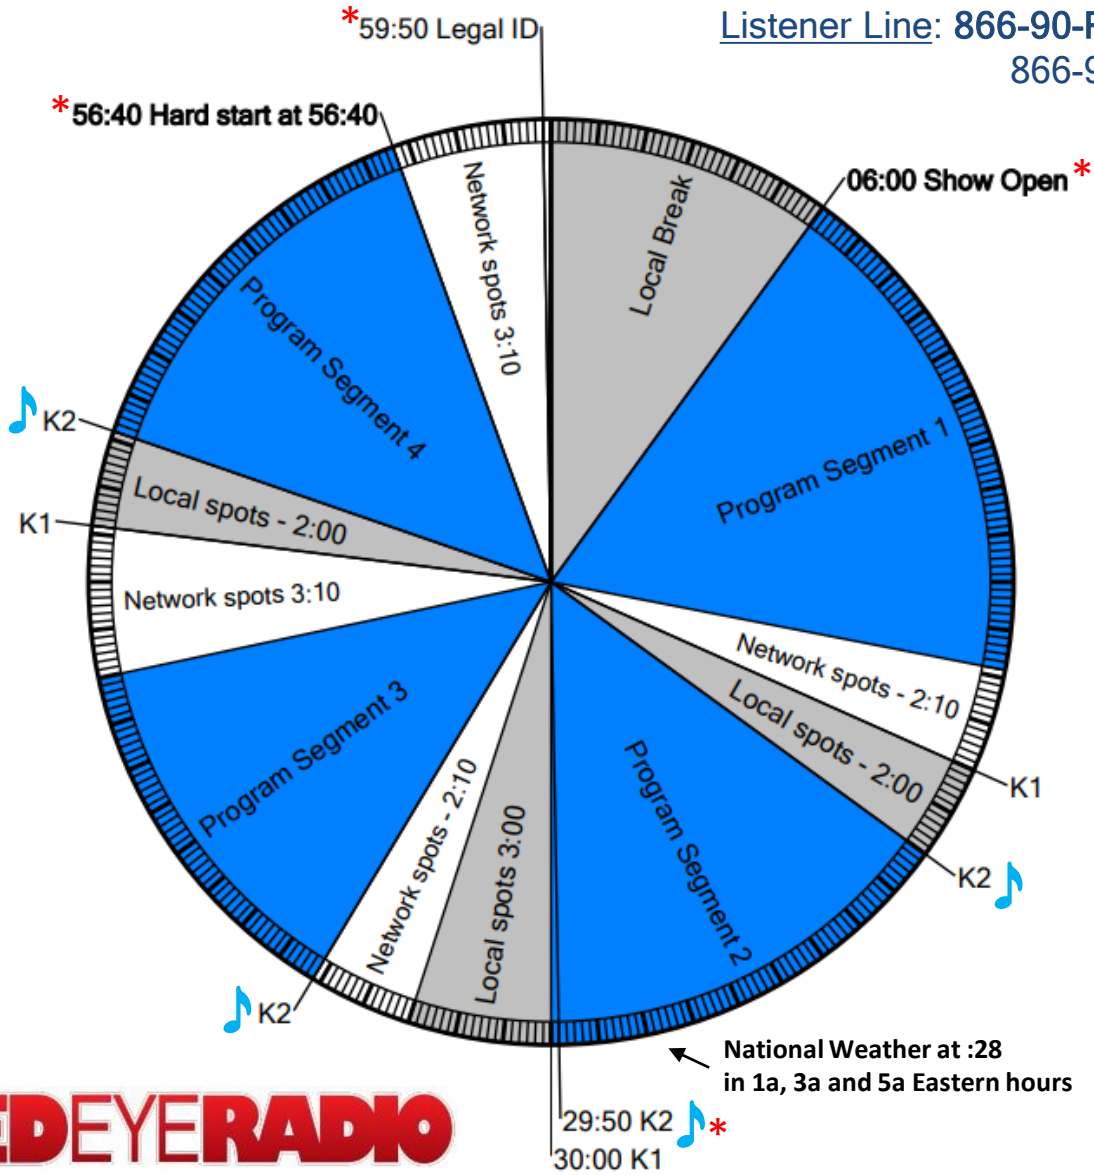

Westwood One

Wegener format clock

Red Eye Radio

Feed time: 1:06 – 6 am ET Monday - Friday

Listener Line: 866-90-REDEY(e)
866-907-3339

REDEYERADIO

CLOSURES

K1
K2

PROGRAM FUNCTIONS

Local Stopset Start
Local ID

= :10 sec bumper music

AVAILS

Local Min 13:00/Network Min 10:40
Local Avails will be filled

AFFILIATE TECHNICAL SERVICES

1-888-HELP450

AFFILIATE SALES