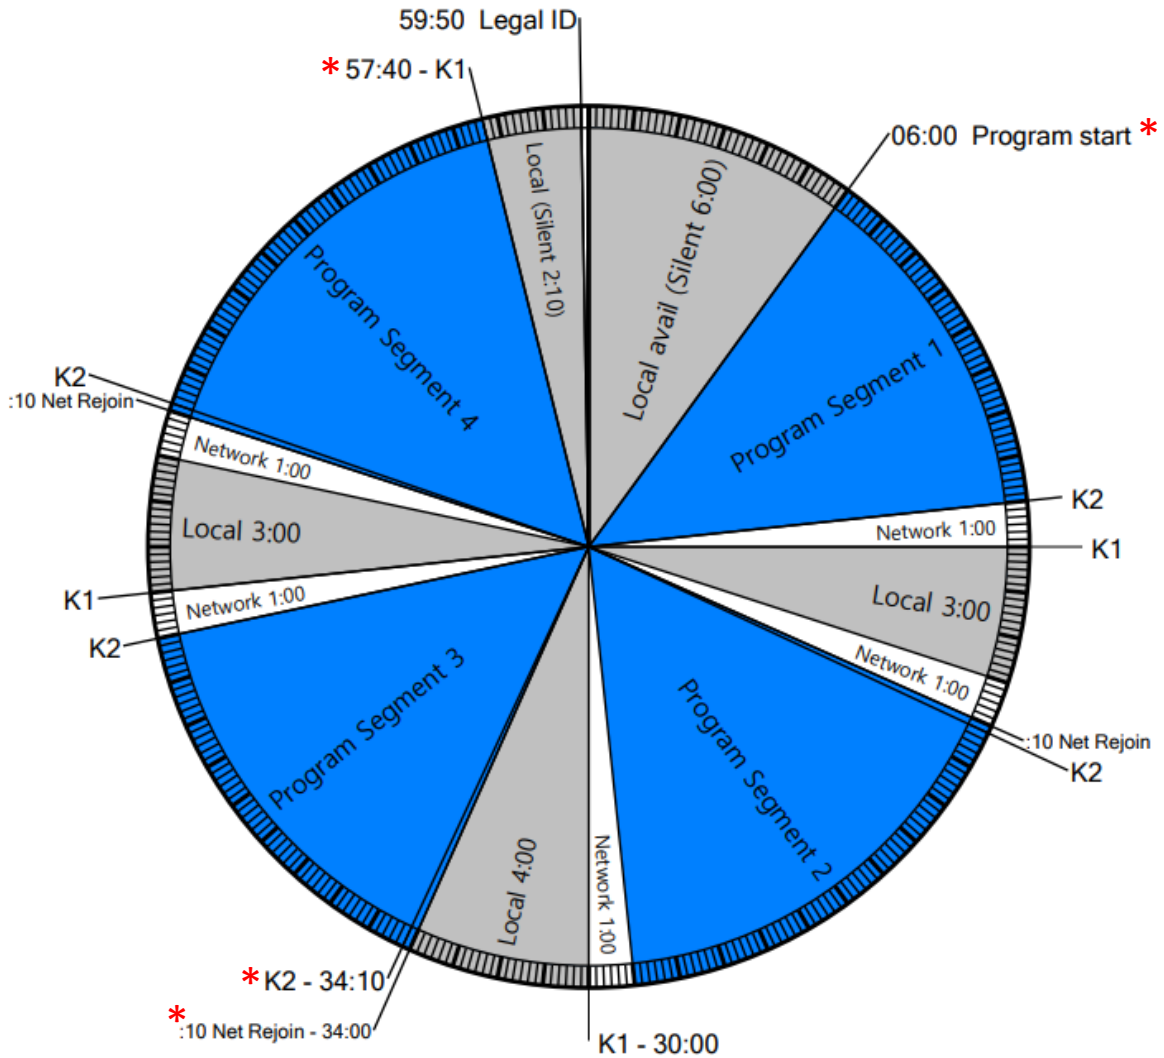

Westwood One

Wegener format clock

MARK LEVIN

Feed times: 6:06 pm – 9 pm Eastern
Monday through Friday

the mark LEVIN SHOW

CLOSURES

K1
K2

PROGRAM FUNCTIONS

Local Stopset Start
Local ID

AVAILS

Local Min 18:10/Network Min 5:00
Local Avails will be filled by PSAs

LISTENER CALL-IN LINE

1-877-381-3811

AFFILIATE TECHNICAL SERVICES

1-888-HELP450

AFFILIATE SALES