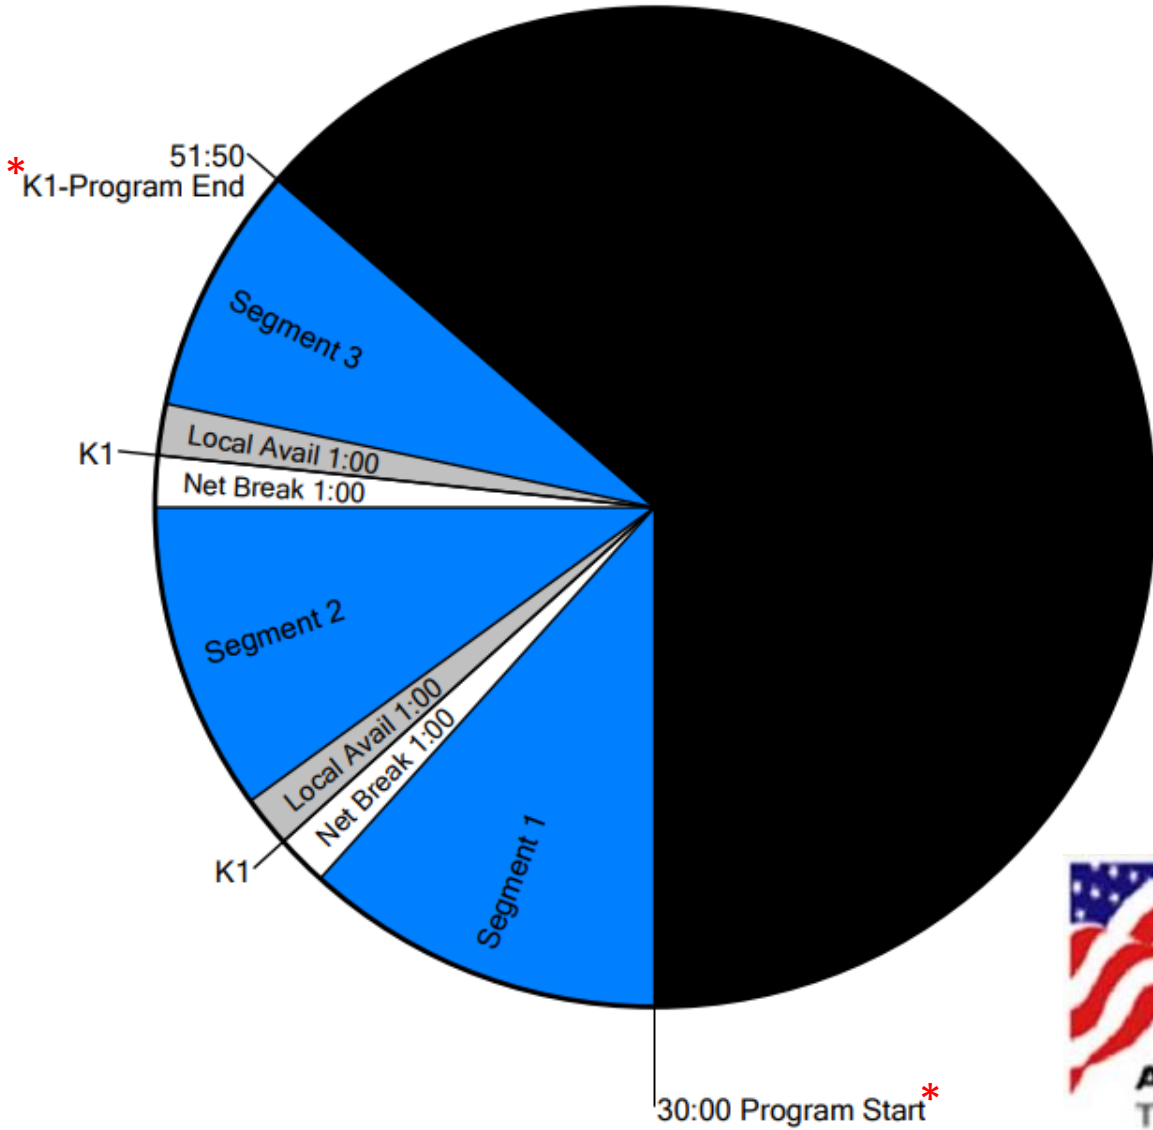

Westwood One

Wegener music format clock

America This Week

Feed time: Friday, 4:30-4:51:50 pm ET

CLOSURES
K1

PROGRAM FUNCTIONS
Local Avail

AVAILS – Local 2 min, Network 2 min

Local breaks are filled with network audio