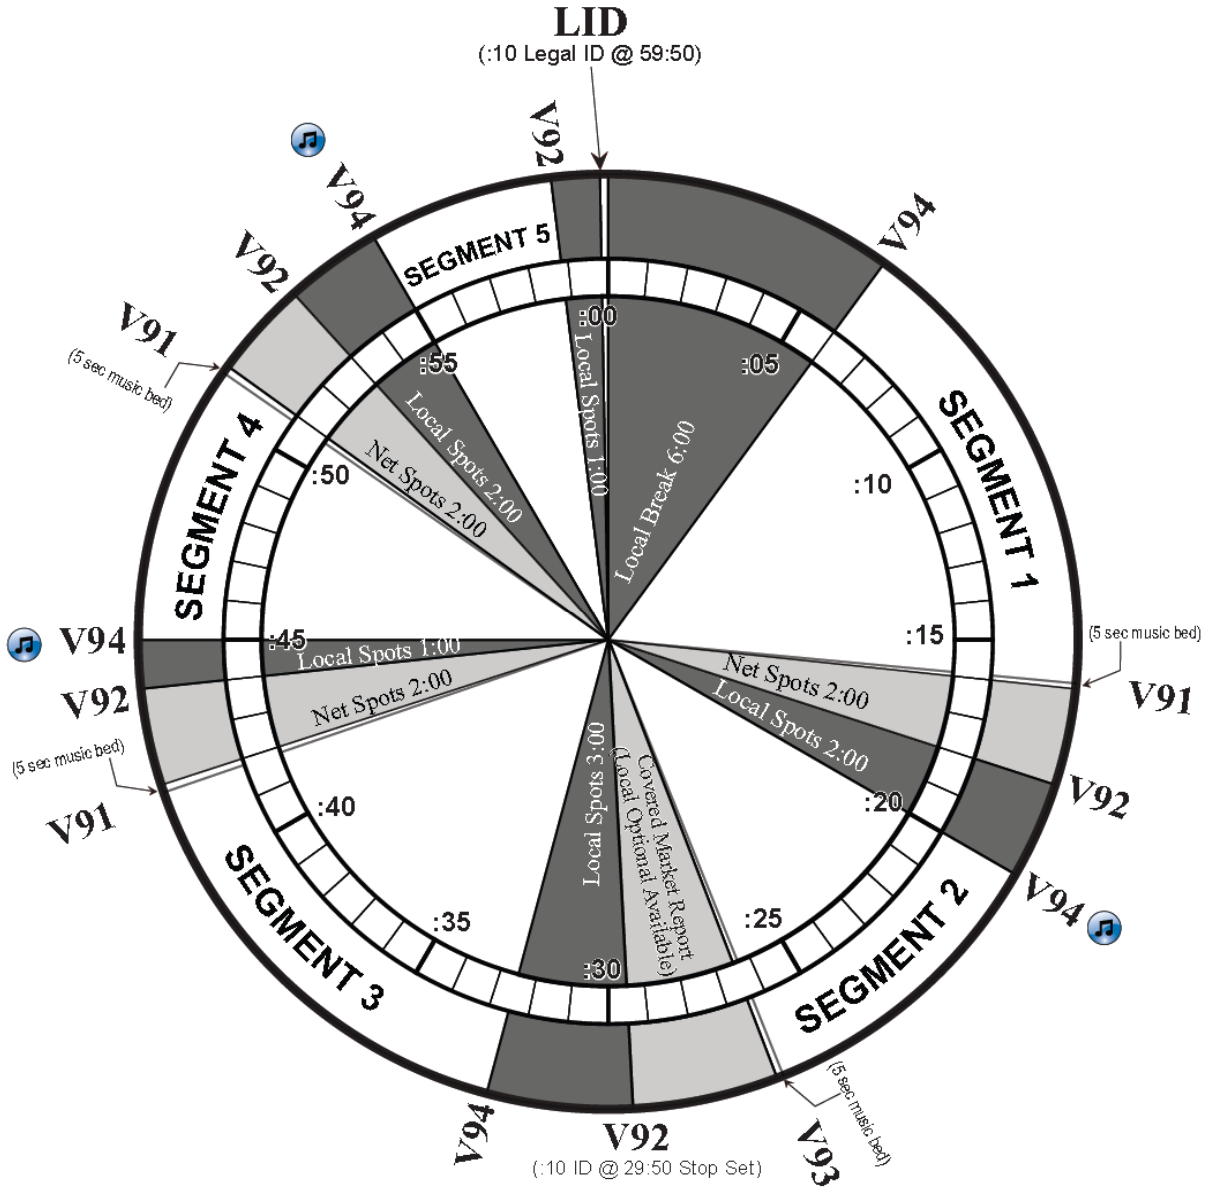

PROGRAM CLOCK

Saturday 0100-0300ET / 0800-1000ET
Feeds (XDS)

Technical Information:

1. XDS Feed time: Saturday - 0100 - 0300ET / 0800 - 1000ET
2. XDS Program title: Real Estate Today

Indicates a :10 Bumper Music

PROGRAM FUNCTIONS:.....NETCUE

| | |
|---|-----|
| Start of Network Break | V91 |
| Start of Local Break..... | V92 |
| Start of Market Report (Local Optional Break) | V93 |
| Segment Start/Rejoin | V94 |
| Legal ID | LID |