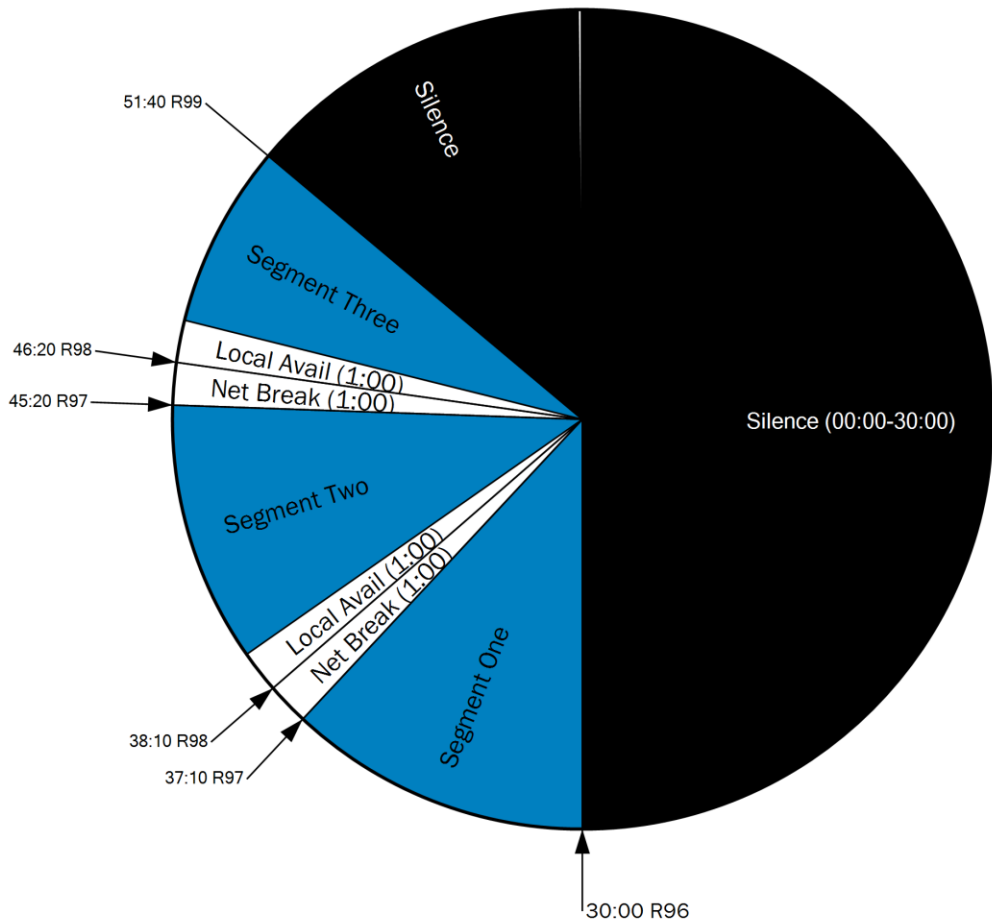

FORMAT CLOCK

XDS Program Name: America This Week

NETCUES

- R96 America This Week Program Start
- R97 America This Week Net Avail Start
- R98 America This Week Local Avail Start
- R99 America This Week Program End

AVAILS

Local Min 2 / Network Min 2

AFFILIATE TECHNICAL SERVICES

914-908-3210

FEED INFORMATION

Friday 10:30PM - 10:51:50 PM ET
 Saturday 5:30AM - 5:51:50 AM ET
 (All times are Eastern)

The Program Open and End times are fixed; all other times float.