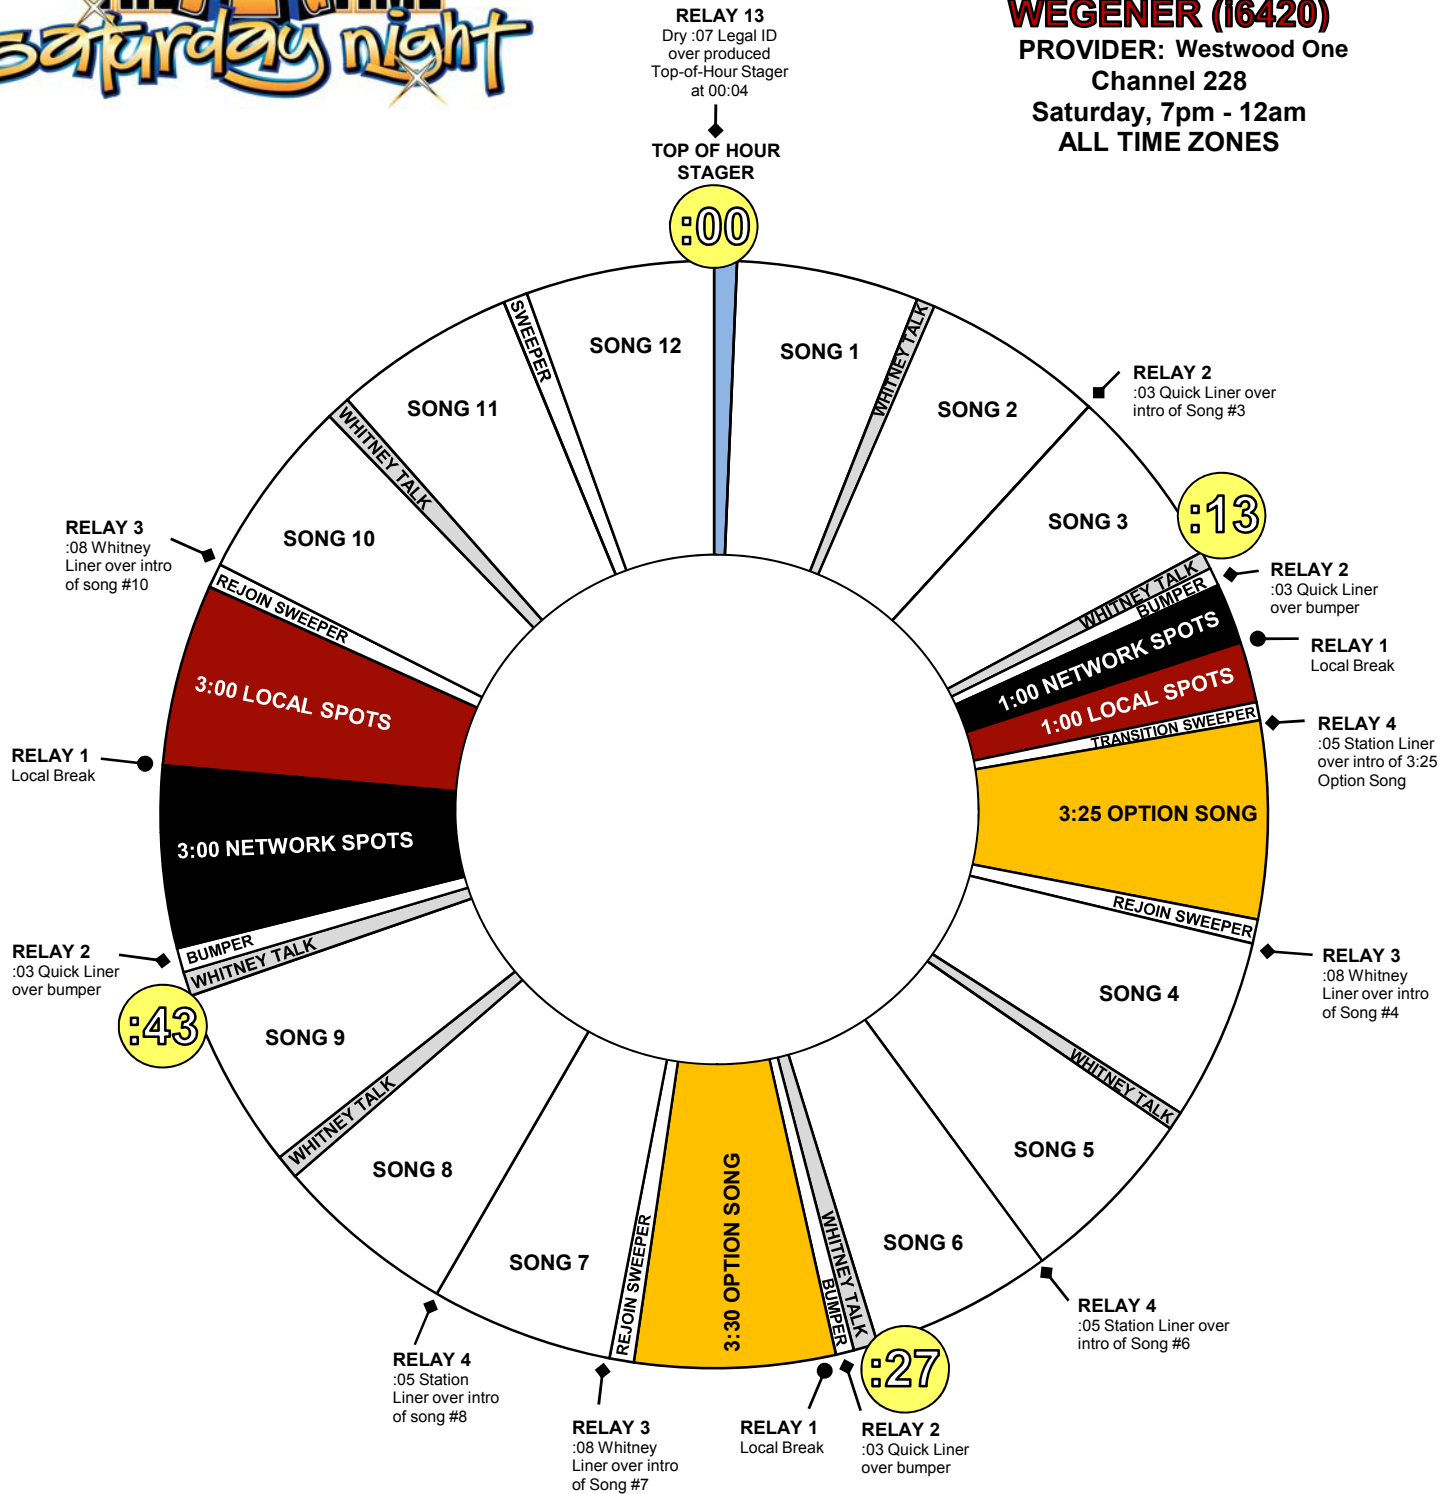

FORMAT CLOCK

Effective February 15, 2010

WEGENER (I6420)

PROVIDER: Westwood One

Channel 228

Saturday, 7pm - 12am

ALL TIME ZONES

- Relay 1 fires Local Break
- Relay 2 fires Quick Liner (:03 in length)
- Relay 3 fires Whitney Liner (:08 in length)
- Relay 4 fires Station Liner (:05 in length)
- Relay 13 fires Legal ID (:07 in length)

Local Breaks are covered with PSA's
Optional Local Breaks are covered with music

CLOCK TIMES

:13, :27, and :43 are approximate times and may vary +/- 5 mins

Westwood One

STUDIO HOTLINE: (877) 843-7464
FOR ENGINEERING ASSISTANCE:
PHONE: (888) 435-7450
EMAIL: netops@westwoodone.com