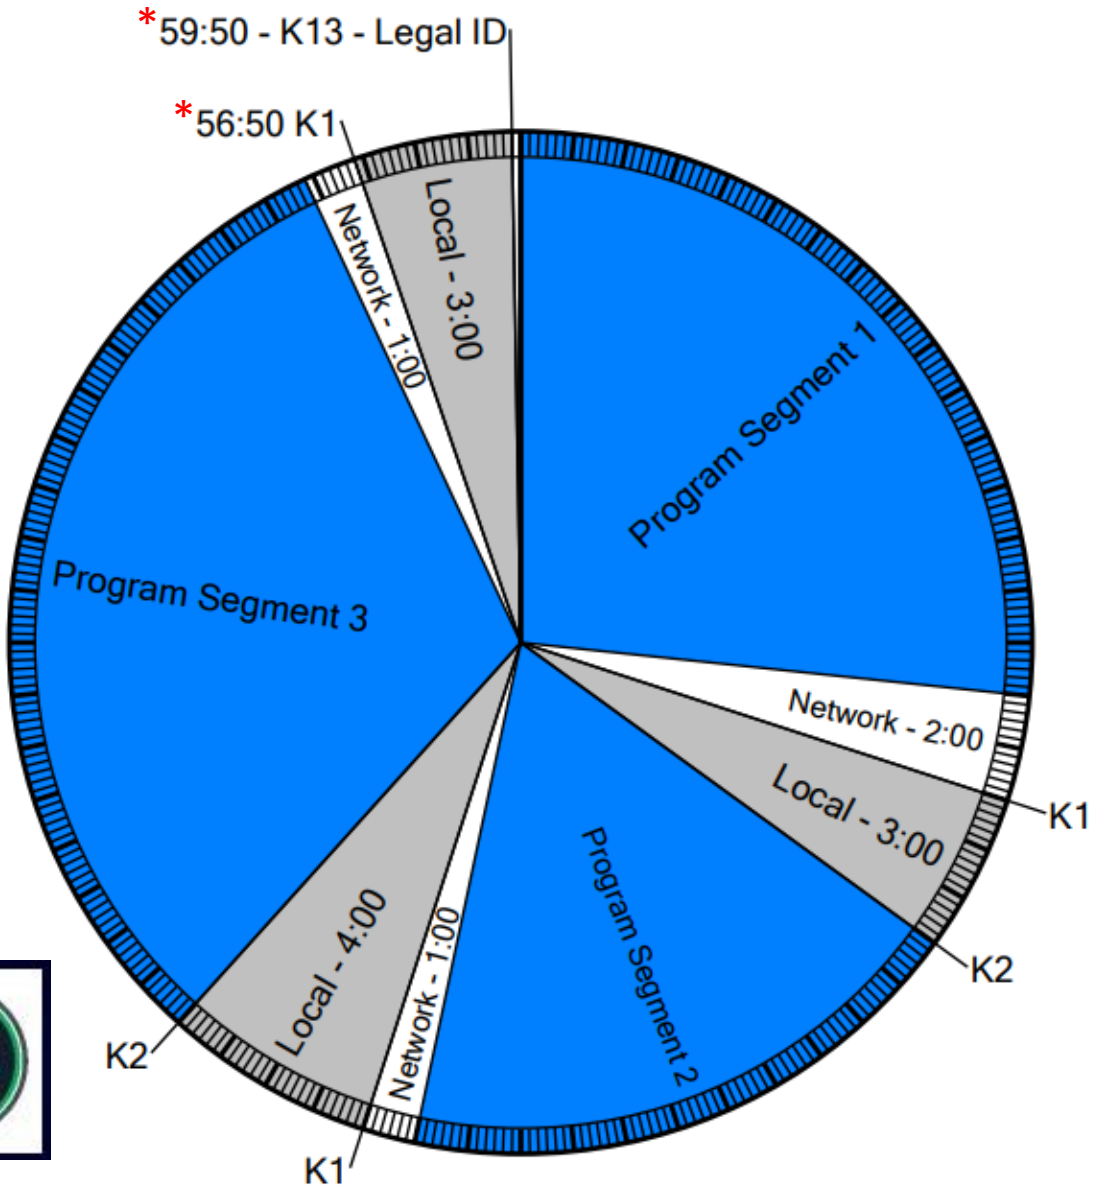

Westwood One

Wegener format clock BARSTOOL SPORTS – PICK CENTRAL

Feeds 3:00 pm – 4:00 pm Eastern
Monday through Friday

CLOSURES

K1
K2

PROGRAM FUNCTIONS

Local Stopset Start
Local ID

AVAILS