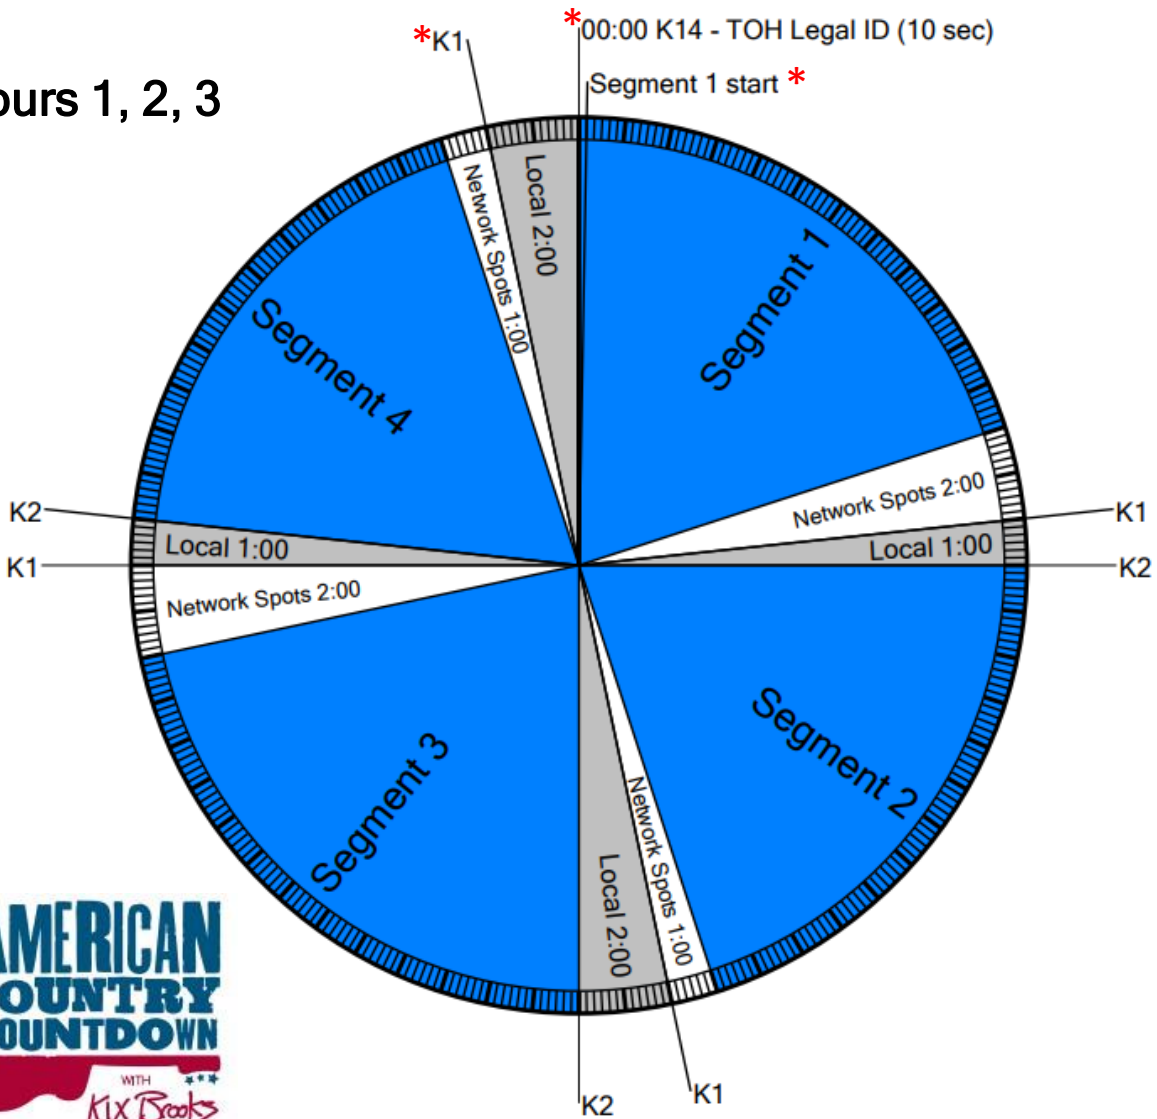

Westwood One

Wegener music format clock

American Country Countdown

Feed time: Thursday, 1 am – 5 am ET

Hours 1, 2, 3

CLOSURES

- K1
- K2
- K14

PROGRAM FUNCTIONS

- Local Mandatory (1:00/2:00)
- Local calls/slogan (5 sec)
- TOH Legal ID (10 sec)*

AVAILS – Local 6 min, Network 6 min
LOCAL BREAKS ARE SILENT (NO FILL AUDIO)

Effective: August 2021

AFFILIATE TECHNICAL SERVICES

1-888-HELP450

AFFILIATE SALES

Karen DeFriez,
KDeFriez@WestwoodOne.com

*Events marked with an asterisk have fixed times, all other times are approximate

Westwood One

Wegener music format clock

American Country Countdown

Feed time: Thursday, 1 am – 5 am ET

Hour 4 only

CLOSURES

K1
K2
K14

PROGRAM FUNCTIONS

Local Mandatory (1:00/2:00)
Local calls/slogan (5 sec)
TOH Legal ID (10 sec)*

AVAILS - Local 6 min, Network 6 min

LOCAL BREAKS ARE SILENT (NO FILL AUDIO)