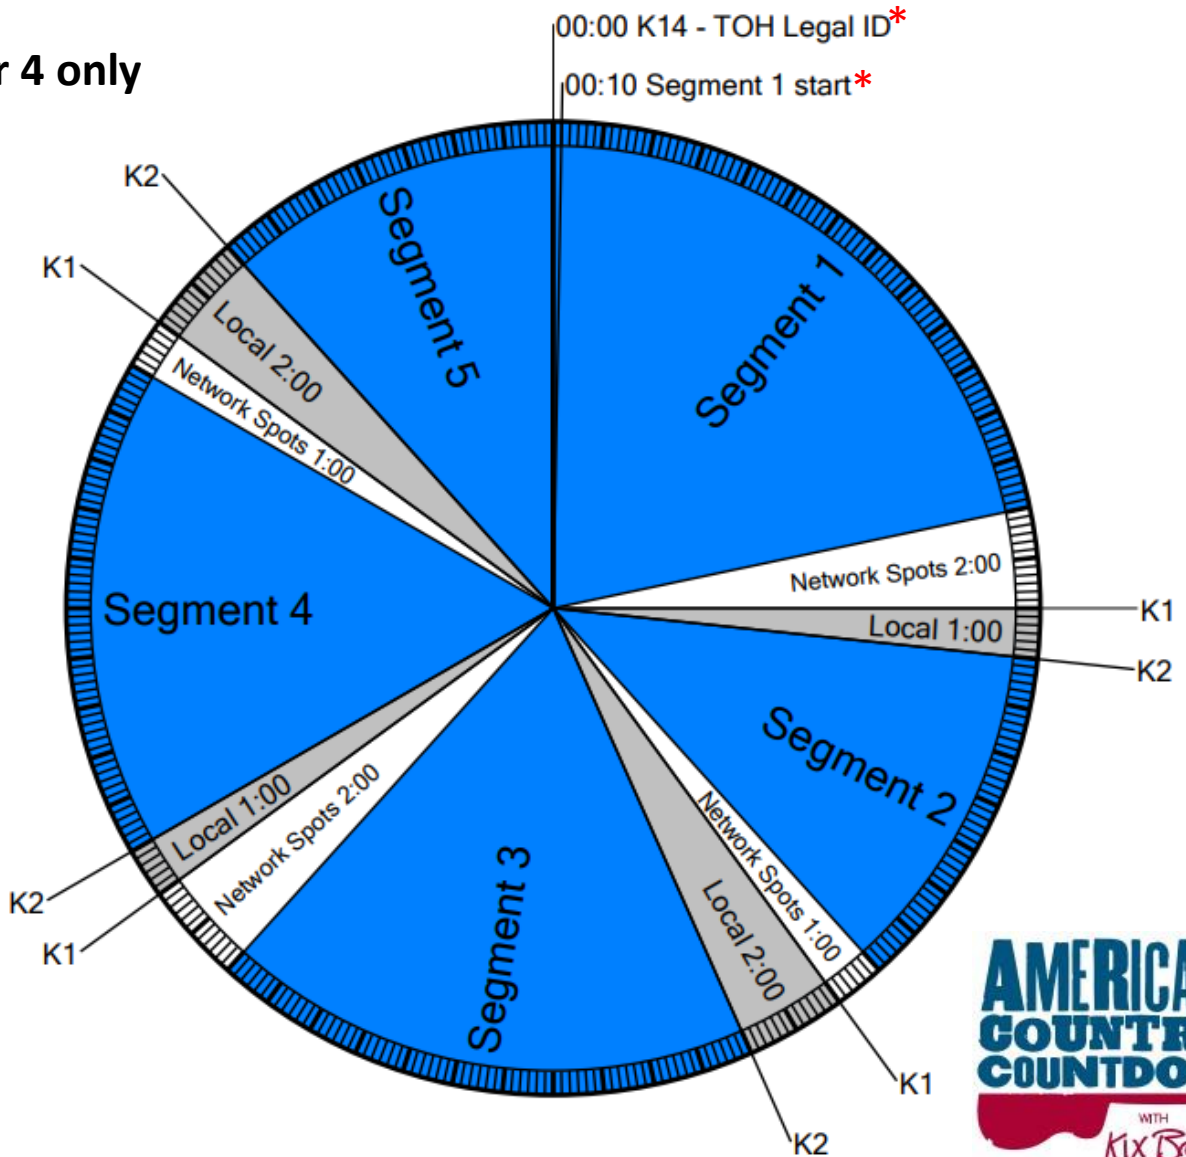

Westwood One

Wegener music format clock

American Country Countdown

Feed time: Thursday, 1 am – 5 am ET

Hours 1, 2, 3

CLOSURES

- K1
- K2
- K14

PROGRAM FUNCTIONS

- Local Mandatory (1:00/2:00)
- Local calls/slogan (5 sec)
- TOH Legal ID (10 sec)*

AVAILS – Local 6 min, Network 6 min
LOCAL BREAKS ARE SILENT (NO FILL AUDIO)

Effective: August 2021

AFFILIATE TECHNICAL SERVICES

1-888-HELP450

AFFILIATE SALES

Karen DeFriez,
KDeFriez@WestwoodOne.com

*Events marked with an asterisk have fixed times, all other times are approximate

Westwood One

Wegener music format clock

American Country Countdown

Feed time: Thursday, 1 am – 5 am ET

Hour 4 only

CLOSURES

K1
K2
K14

PROGRAM FUNCTIONS

Local Mandatory (1:00/2:00)
Local calls/slogan (5 sec)
TOH Legal ID (10 sec)*

AVAILS - Local 6 min, Network 6 min

LOCAL BREAKS ARE SILENT (NO FILL AUDIO)