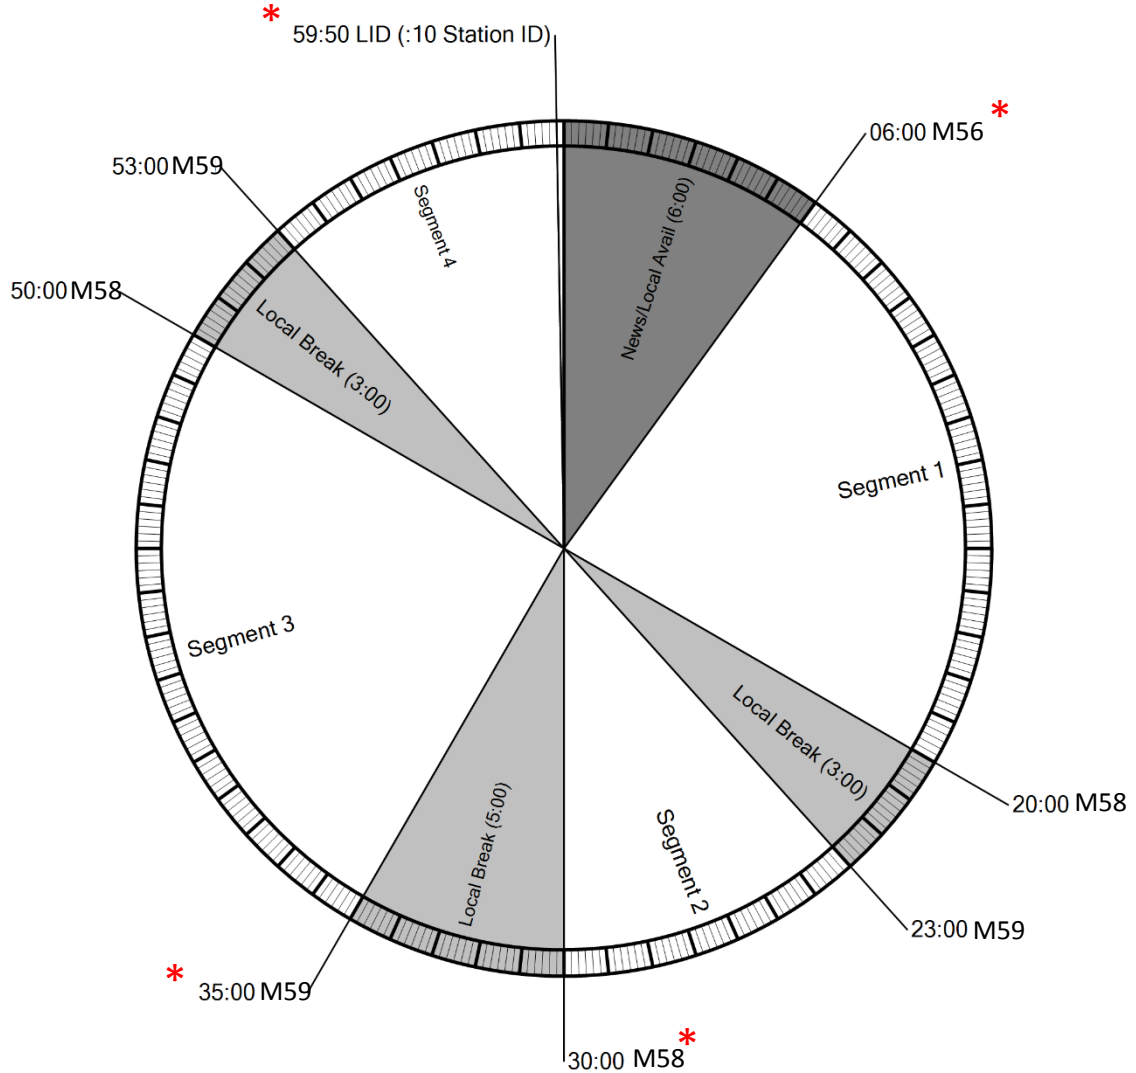

Westwood One

FORMAT CLOCK

XDS Program Name: Michael Knowles Show

FEED TIME: MF 5p-6p EST

NETCUES

M56
M58
M59
LID

PROGRAM FUNCTIONS

Michael Knowles Show Start
Local Break Start
Michael Knowles Show Rejoin
Local ID