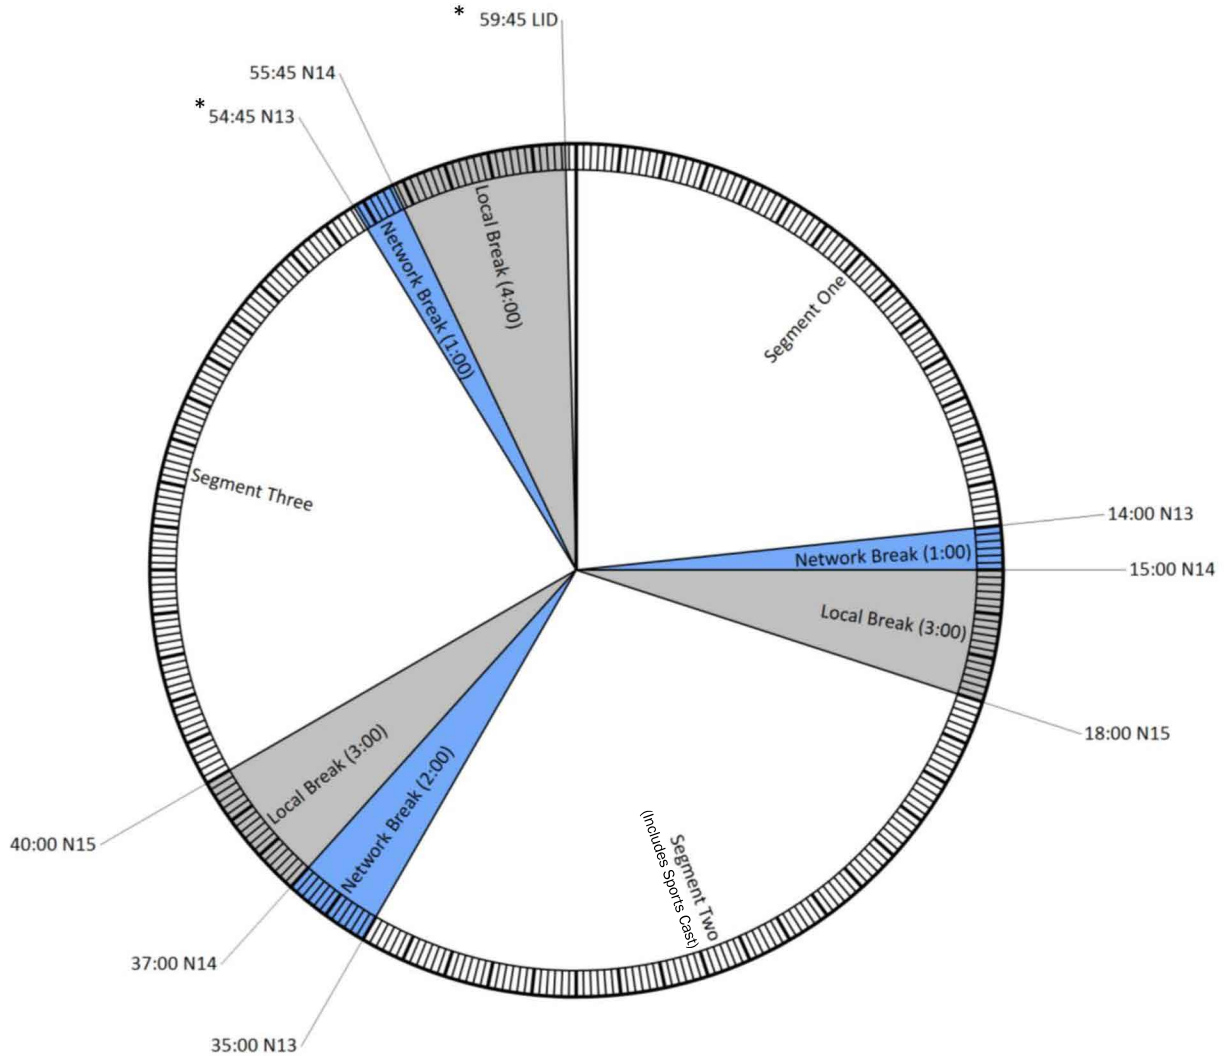

Westwood One

FORMAT CLOCK

Reiter Than You Mon-Fri 10a-12n ET

NETCUES

N13
N14
N15
CID

PROGRAM FUNCTIONS

Bill Reiter Network Break Start
Bill Reiter Local Break Start
Bill Reiter Rejoin (:10sec)
CBS Legal ID (network is silent)

Except where exact times are indicated (*), local breaks and imaging breaks float and will occur at approximate times noted.

LOCAL BREAKS ARE FILLED
TRANSMITTED IN STEREO

AFFILIATE TECHNICAL SERVICES

1-888-HELP450