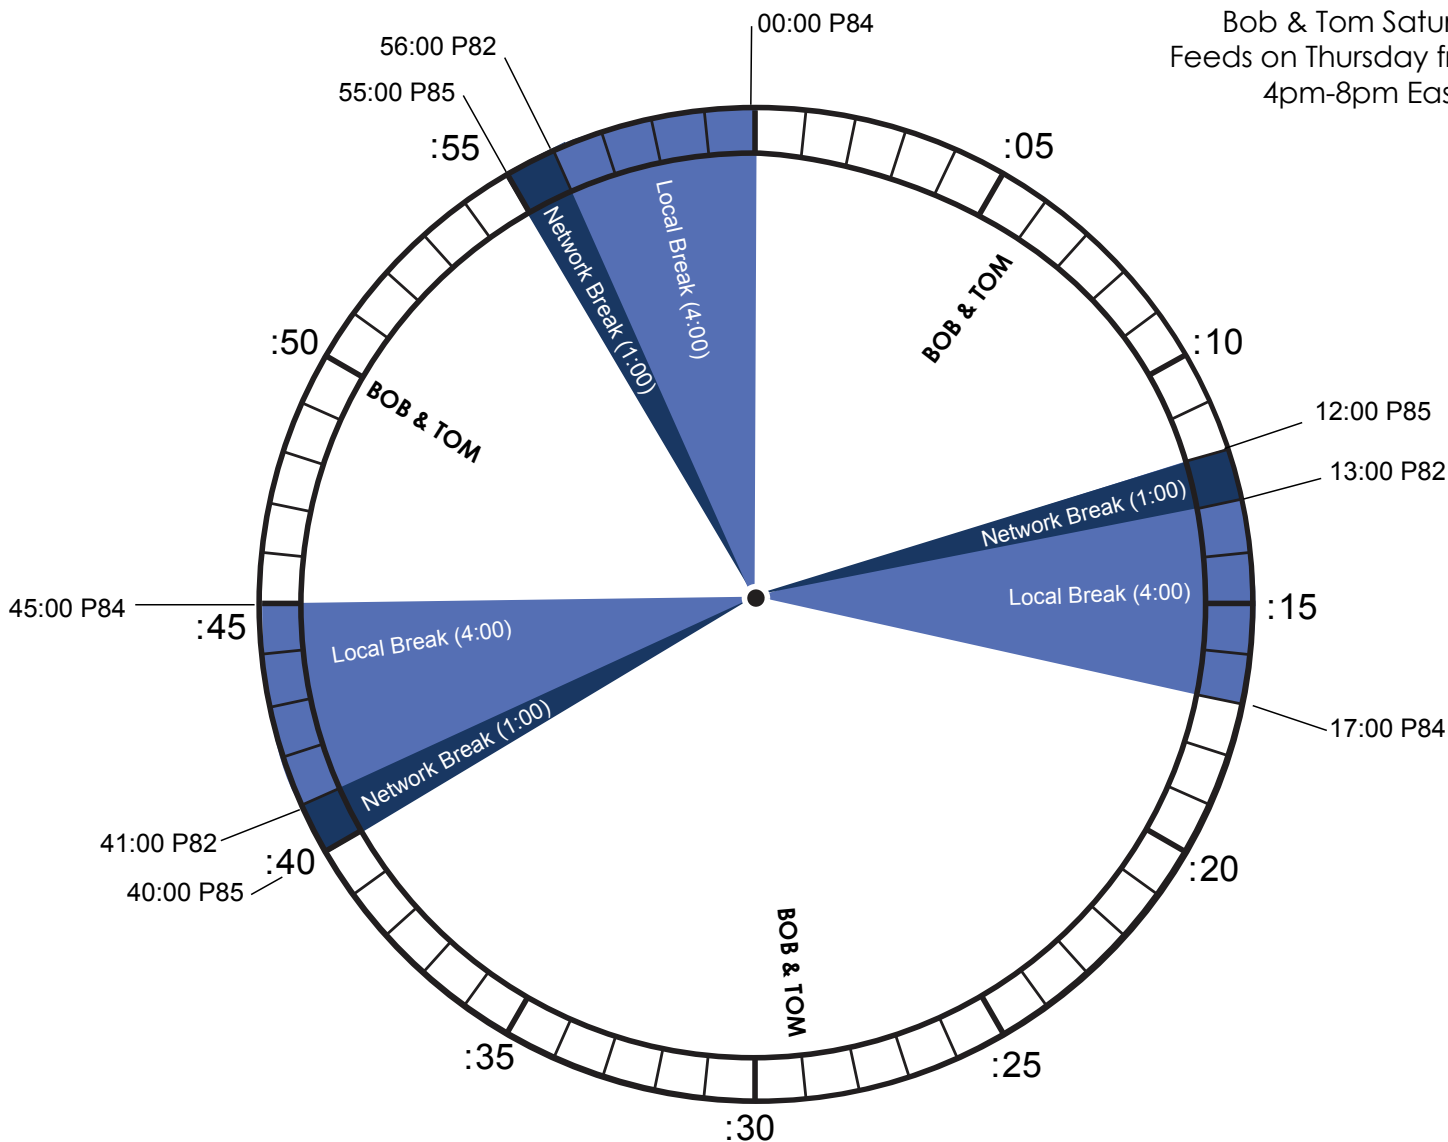

**XDS Receiver**  
 Bob & Tom Saturday  
 Feeds on Thursday from  
 4pm-8pm Eastern

**PROGRAM FUNCTIONS**

- B&T Local Break Start
- B&T Rejoin 6
- B&T Rejoin 4
- B&T Network Break Start

**NETCUES:**

- P82
- P83
- P84
- P85