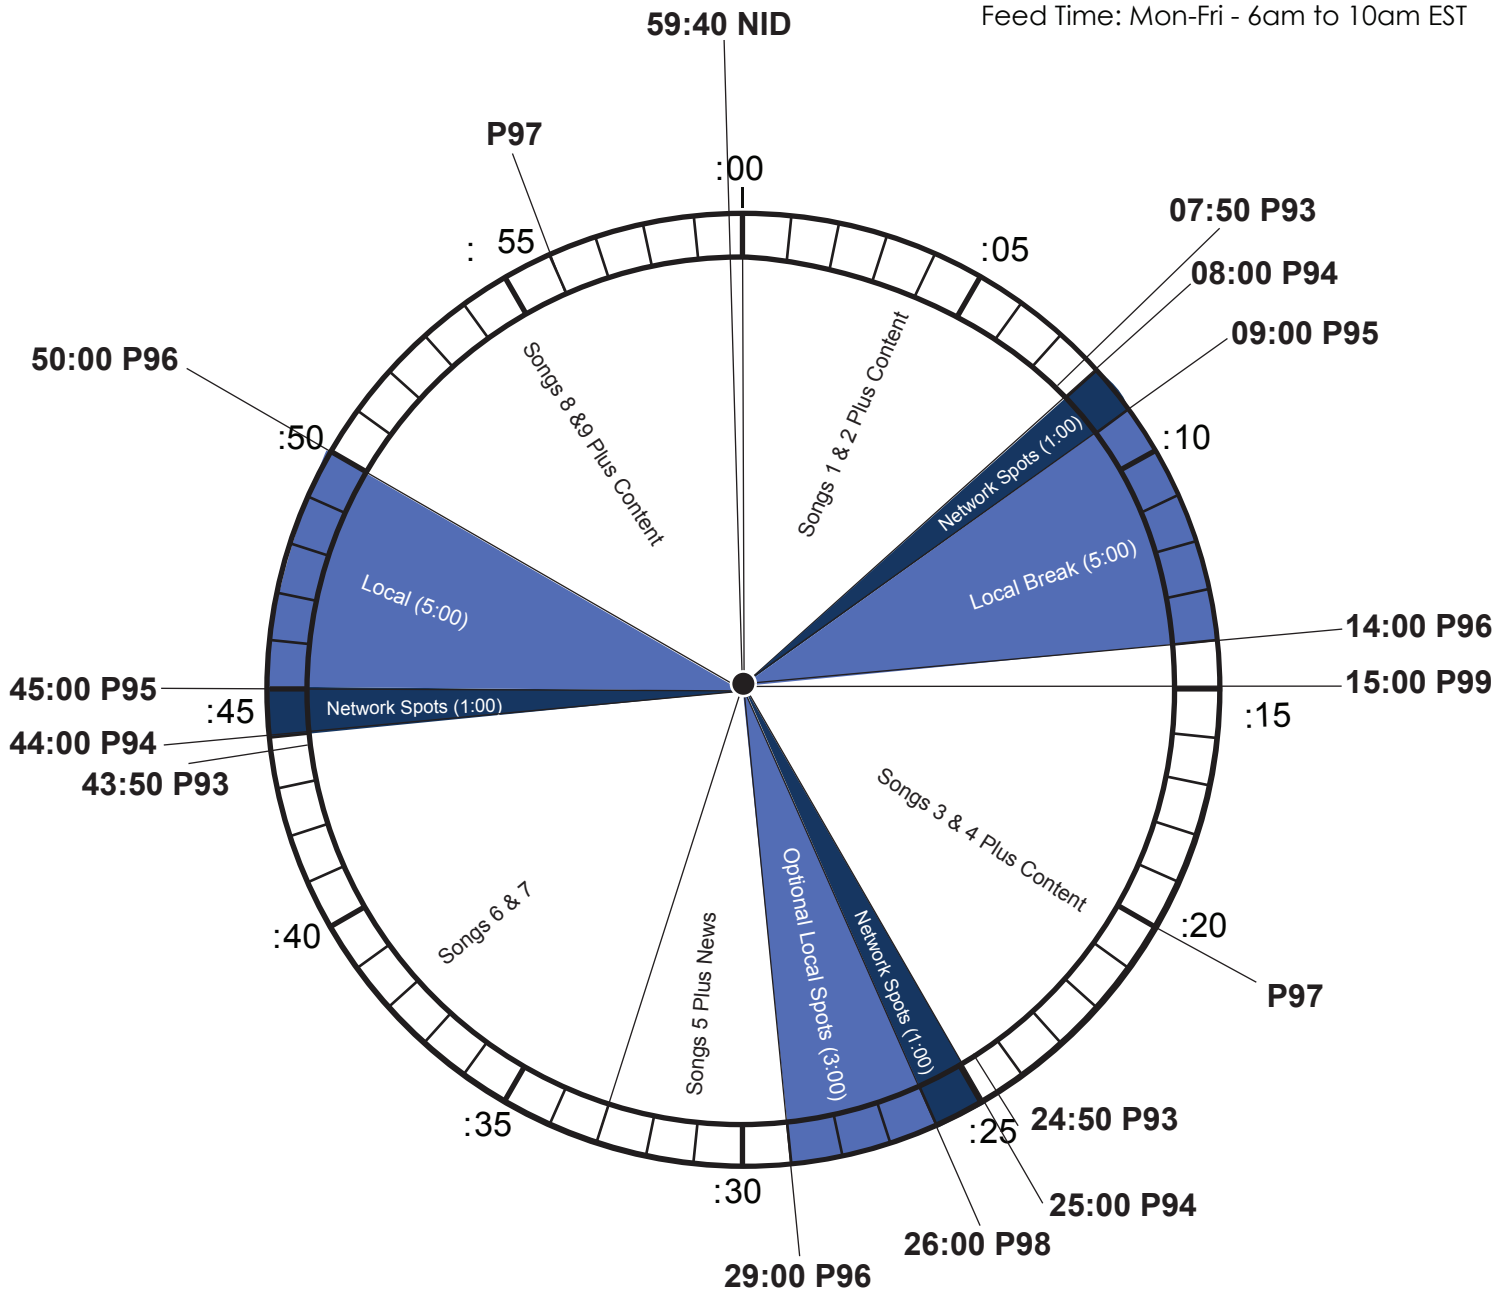

XDS Program Name Morning Koffy
Feed Time: Mon-Fri - 6am to 10am EST

NETCUES:	PROGRAM FUNCTIONS
P93	:10 Local ID (Net is Silent)
P94	Network Start
P95	Local Start
P96	:10 Station Rejoin
P97	:07 Local Drop over song Intro
P98	Optional Local Start
P99	:03 Local Drop
NID	Top of the Hour (HH 59:40) Legal ID*
	*Indicates Exact Time

First NID is sent at 5:59:50a, eastern (with music bed under airing on the network.) All other hours the NID will be sent at 59:40 (network is silent)

Affiliate Technical Support 24/7

1.888.HELP450
noc@westwoodone.com

Affiliate Sales

country@westwoodone.com

Local Min 13/ Net 3:00

Local Breaks are filled with Instrumental Music

Optional Break at :26 is filled with Music and Content

Effective May 4, 2020