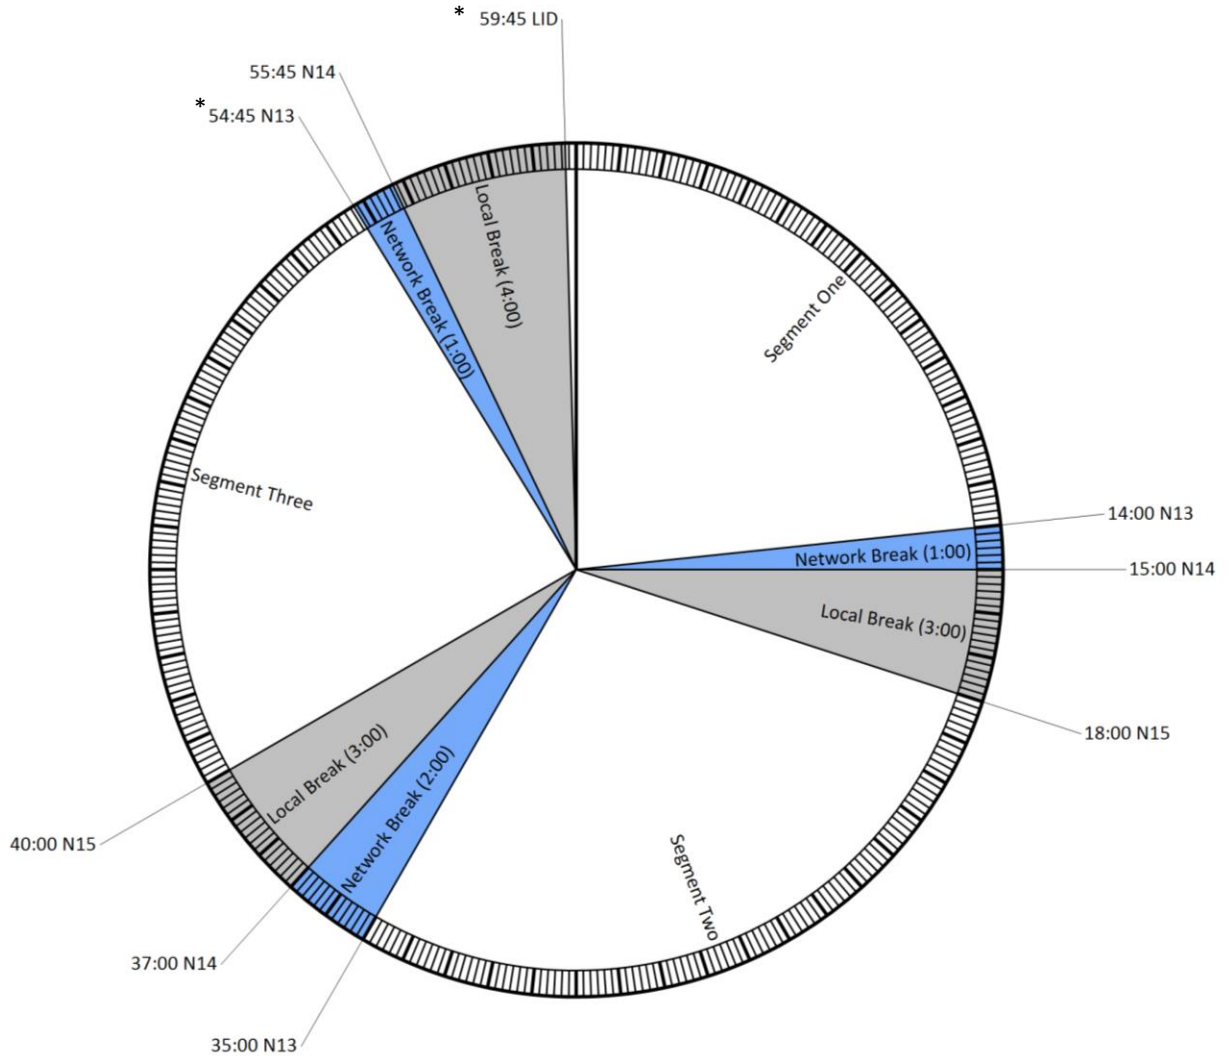

Westwood One

FORMAT CLOCK

Pat McAfee Show Mon-Fri 10a-12n ET

NETCUES

N13
N14
N15
CID

PROGRAM FUNCTIONS

Pat McAfee Network Break Start
Pat McAfee Local Break Start
Pat McAfee Rejoin (:10sec)
CBS Legal ID (network is silent)

Except where exact times are indicated (*), local breaks and imaging breaks float and will occur at approximate times noted.

LOCAL BREAKS ARE FILLED
TRANSMITTED IN STEREO

AFFILIATE TECHNICAL SERVICES

1-888-HELP450