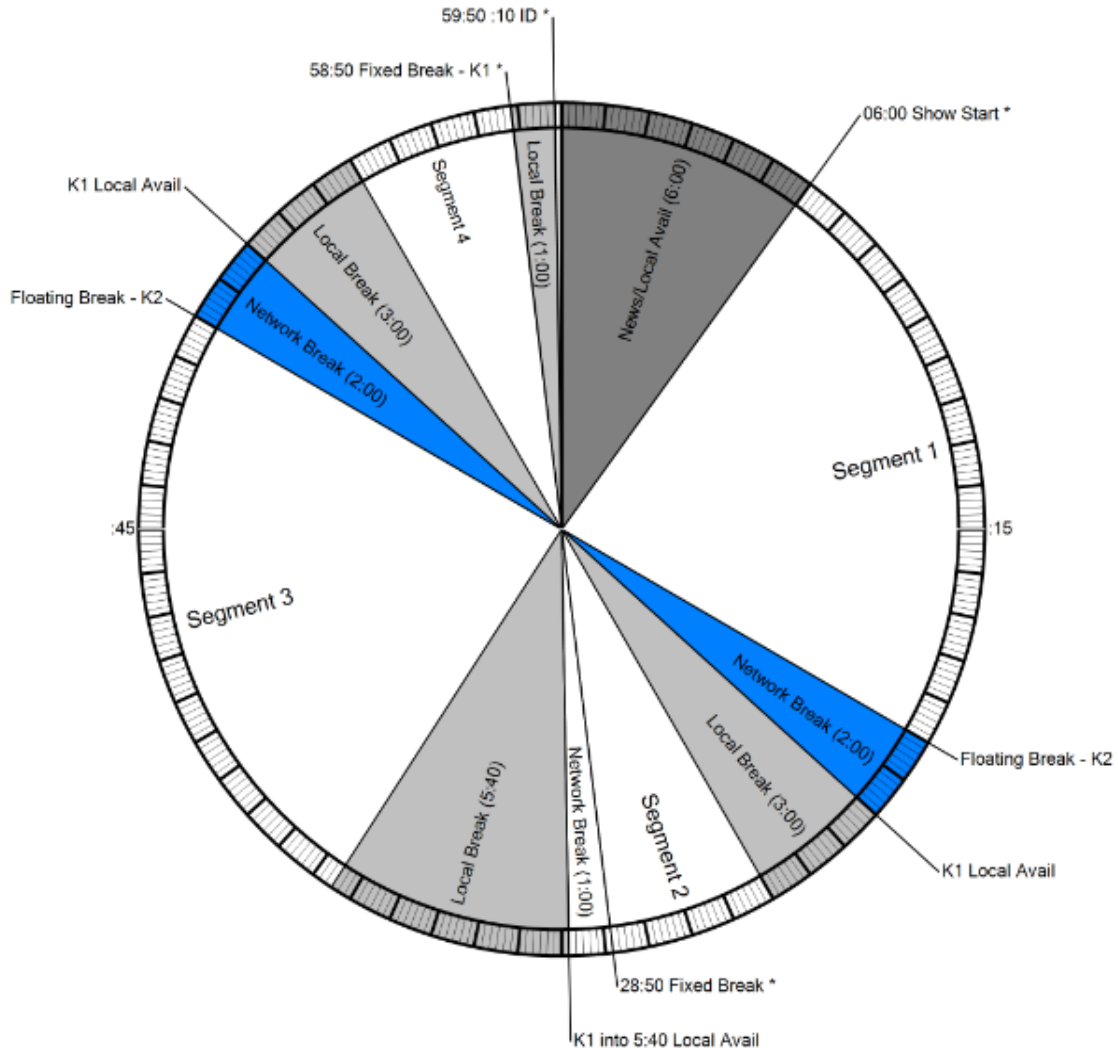

Wegener Channel 102 FEED TIME: MF 1p - 4p EST

CLOSURES

K1
K2

PROGRAM FUNCTIONS

Local Stopset Start
Local ID

CLARK'S CALL IN NUMBER

1.877.87.CLARK

www.clarkhoward.com