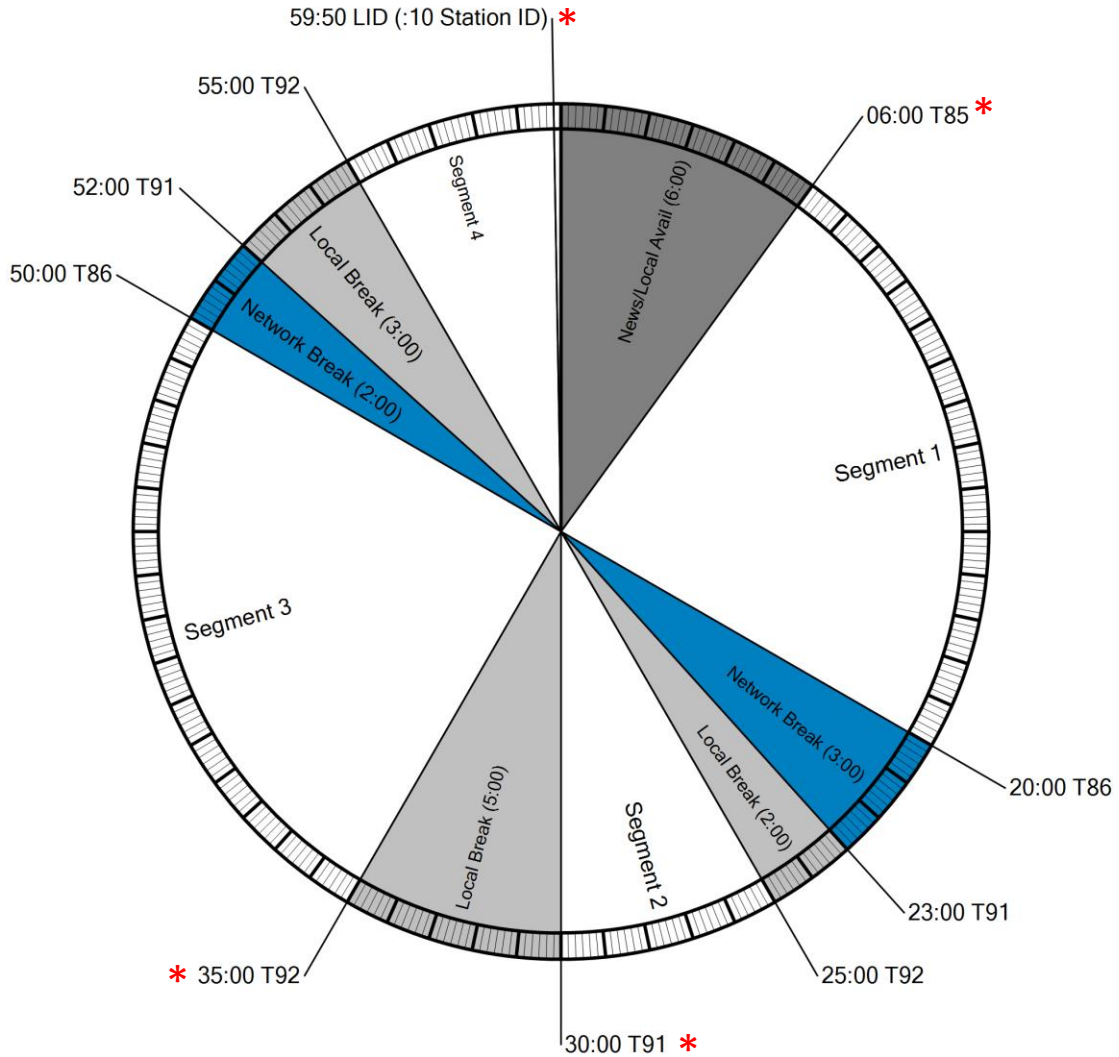

FORMAT CLOCK

XDS Program Name: Best Of Chris Plante Show

NETCUES

- T85 Chris Plante Show Program Start
- T86 Chris Plante Show Net Spot Start
- T91 Chris Plante Show Local Break Start
- T92 Chris Plante Show Rejoin
- LID Chris Plante Show Local ID

* Events marked with an asterisk have fixed times, all other times are approximate.