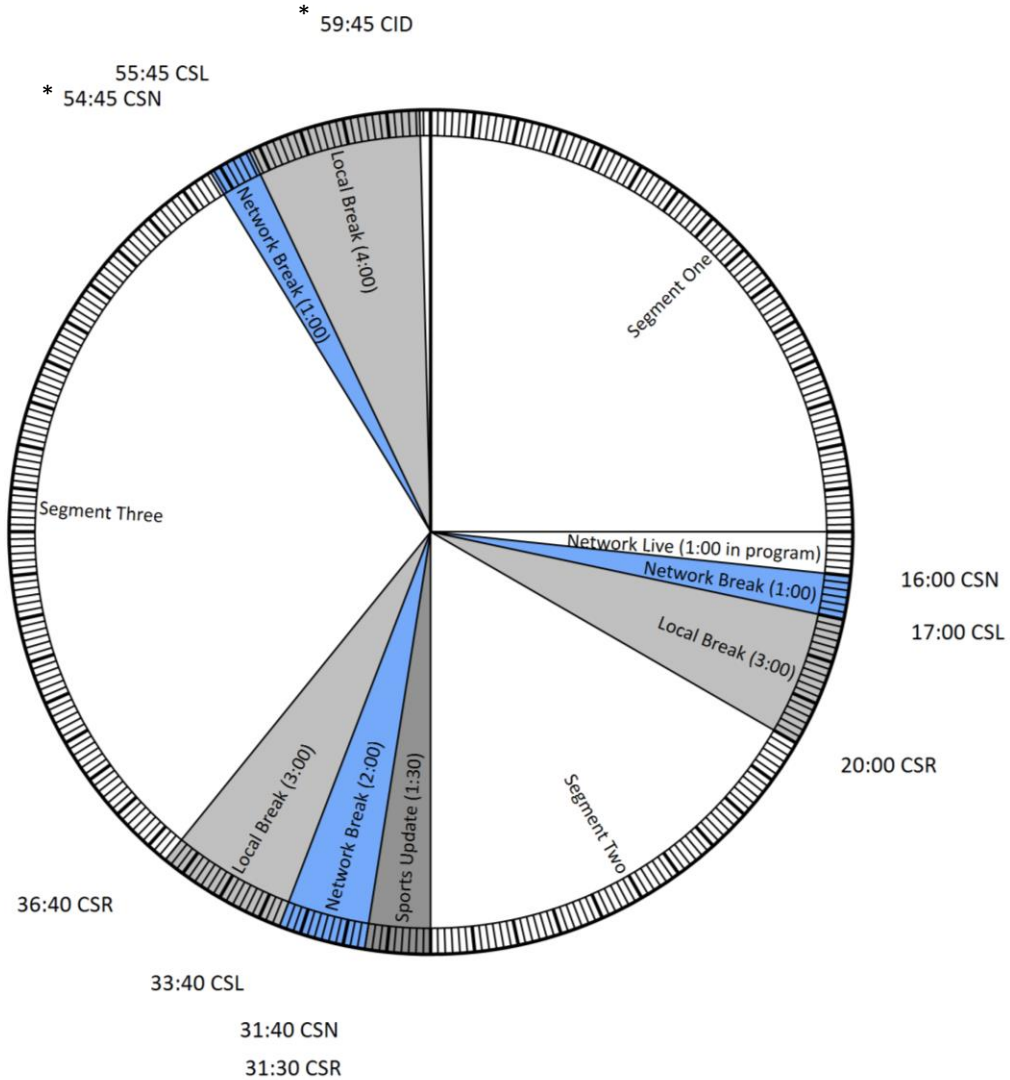

Westwood One

FORMAT CLOCK

**CBS SPORTS
RADIO**

Tiki & Tierney

Mon-Fri 3p-6p ET

NETCUES

CSN
CSL
CSR
CID

PROGRAM FUNCTIONS

CBS Sports Network Break Start
CBS Sports Local Break Start
CBS Local Bumper (:10sec)
CBS Legal ID (network is silent)

Except where exact times are indicated (*), local breaks and imaging breaks float and will occur at approximate times noted.