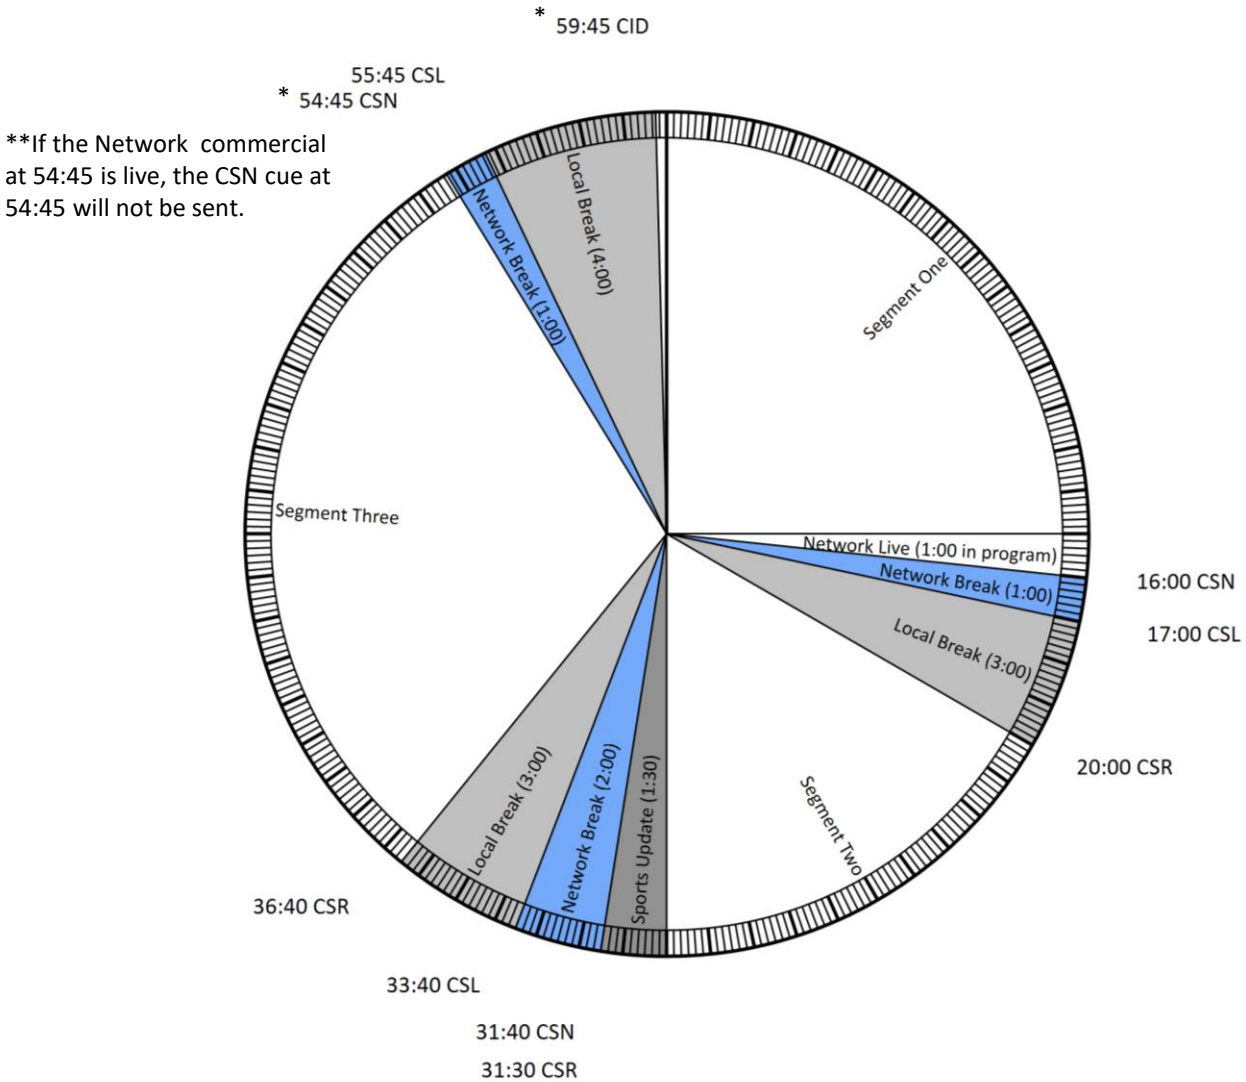

Westwood One

FORMAT CLOCK

Jim Rome

Mon-Fri 12n-3p ET

NETCUES

CSN
CSL
CSR
CID

PROGRAM FUNCTIONS

CBS Sports Network Break Start
CBS Sports Local Break Start
CBS Local Bumper (:10sec)
CBS Legal ID (network is silent)

Except where exact times are indicated (*), local breaks and imaging breaks float and will occur at approximate times noted.

LOCAL BREAKS ARE FILLED
TRANSMITTED IN STEREO

AFFILIATE TECHNICAL SERVICES

1-888-HELP450