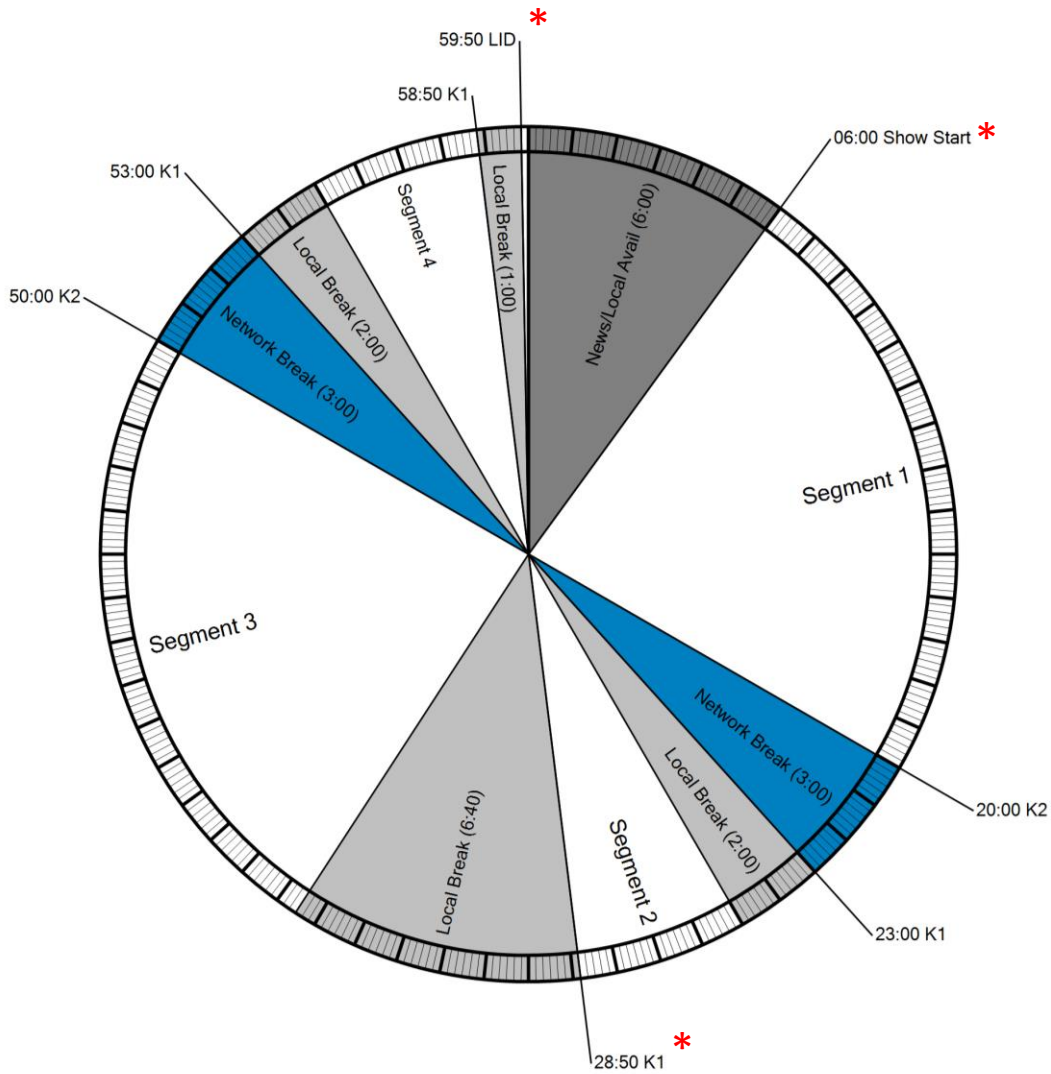

Wegener Channel 102 FEED TIME: Saturday 12-3pm EST

CLOSURES

K1
K2

PROGRAM FUNCTIONS

Local Stopset Start
Local ID

AFFILIATE TECHNICAL SERVICES

1-888-HELP450

AFFILIATE SALES

Jim Jones
jimjones@westwoodone.com

AVAILS

Local Min 11:30/Network Min 6
Local Avails will be filled by PSAs
No Fill at 29:50 for local ID

*Events marked with an asterisk have fixed times, all other times are approximate