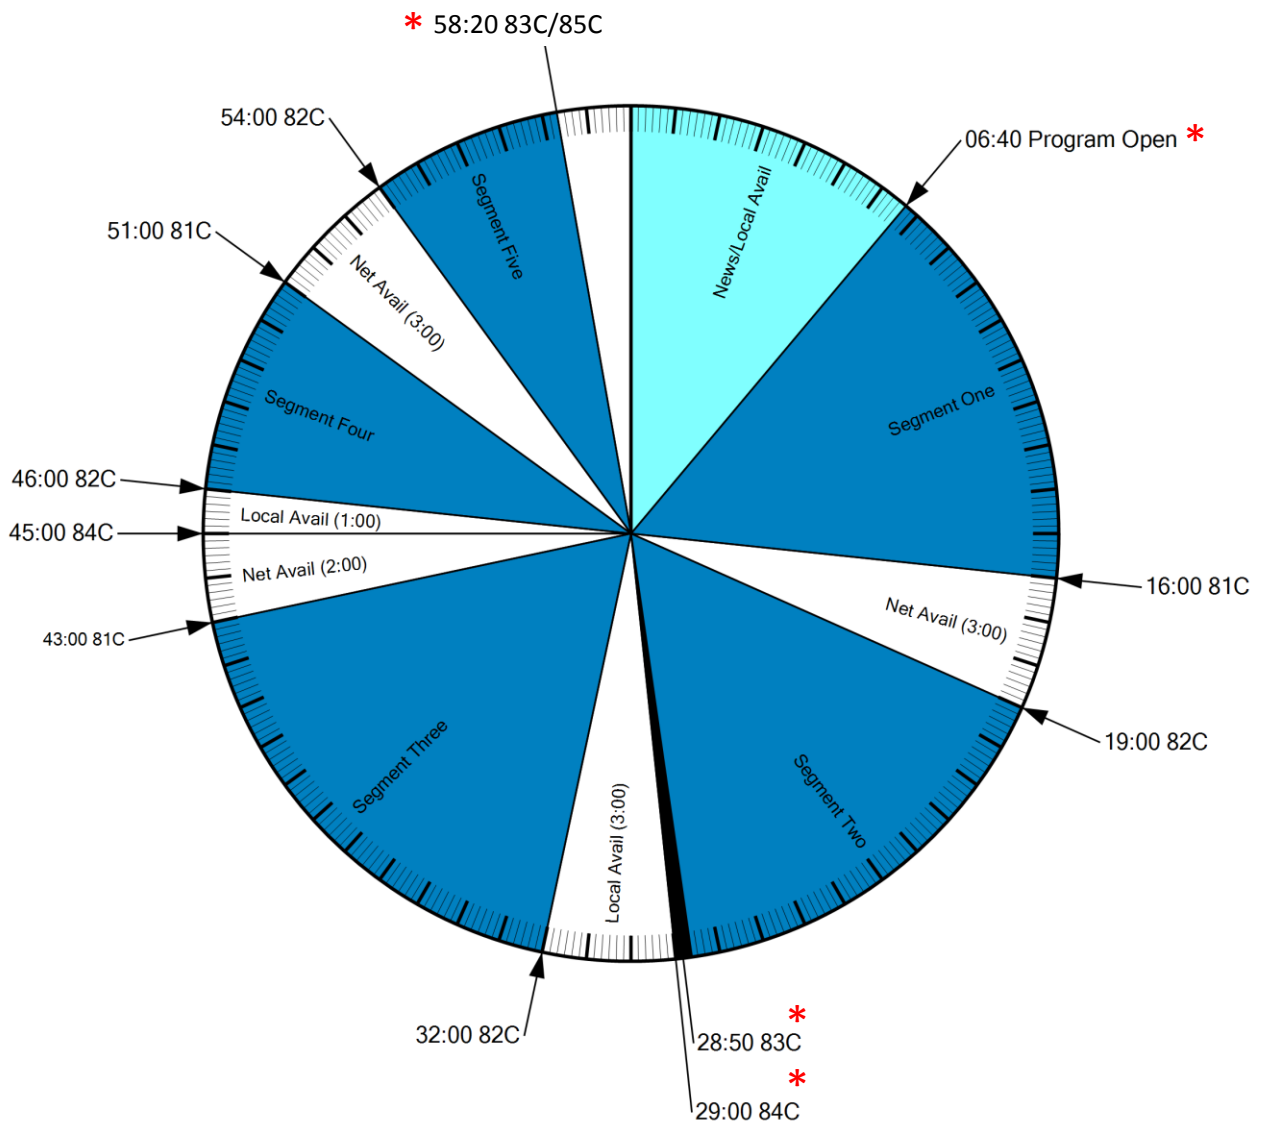

FORMAT CLOCK

XDS Program Name: Jim Bohannon Show

NETCUES

81C	Jim Bohannon Net Start
82C	Jim Bohannon Rejoin
83C	Jim Bohannon Local ID
84C	Jim Bohannon Local Avail
85C	Jim Bohannon Hour End

AFFILIATE TECHNICAL SERVICES

888-HELP-450

FEED INFORMATION

Mon-Fri 10p-1a ET
 Promo Feed is Tues-Sat at 1:00pm ET

AVAILS

Local Min 4 / Network Min 8

- Events marked with an asterisk have fixed times, all other times are approximate.