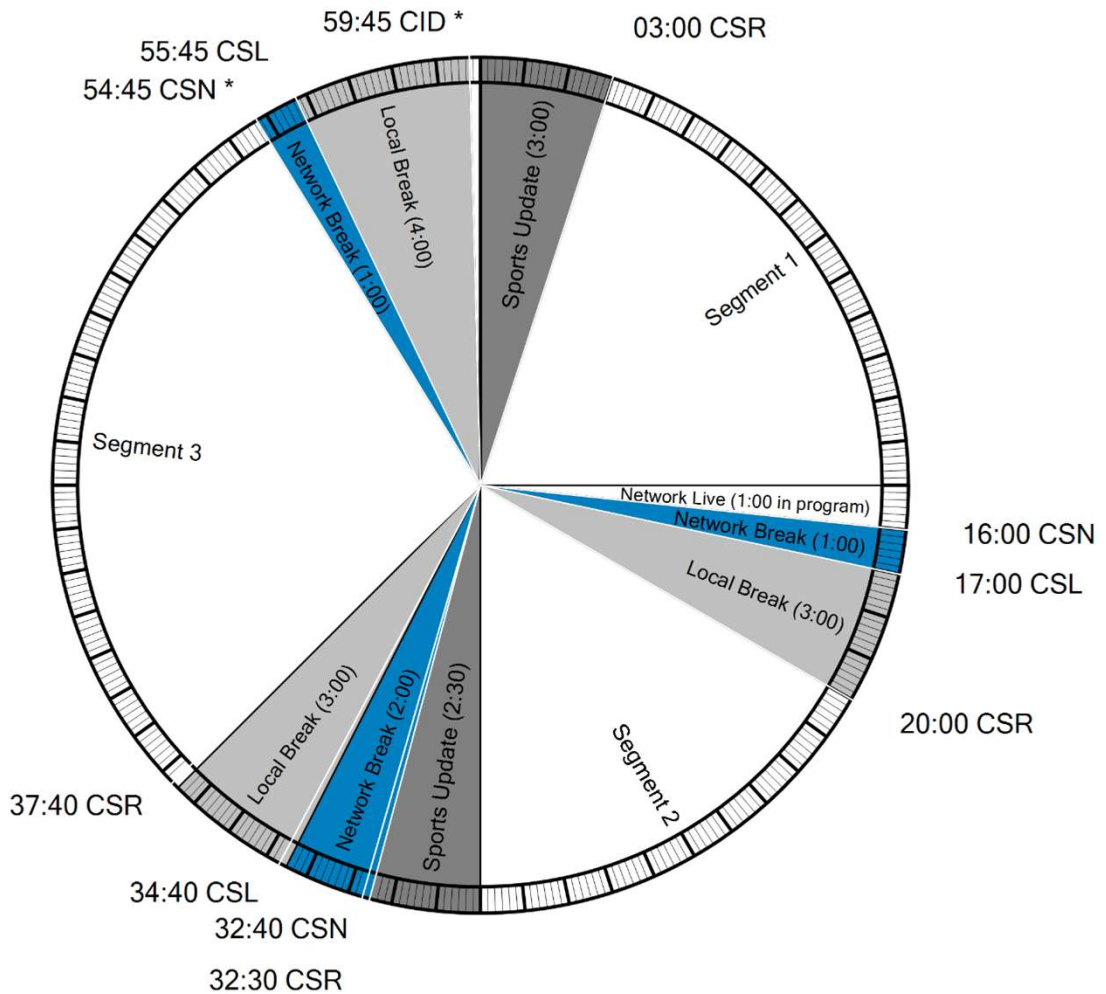

Westwood One

FORMAT CLOCK

**CBS SPORTS
RADIO**

JRSportBrief

Mon-Fri 10p-2a ET

NETCUES

CSN
CSL
CSR
CID

PROGRAM FUNCTIONS

CBS Sports Network Break Start
CBS Sports Local Break Start
CBS Local Bumper (:10sec)
CBS Legal ID (network is silent)

Except where exact times are indicated (*), local breaks and imaging breaks float and will occur at approximate times noted.