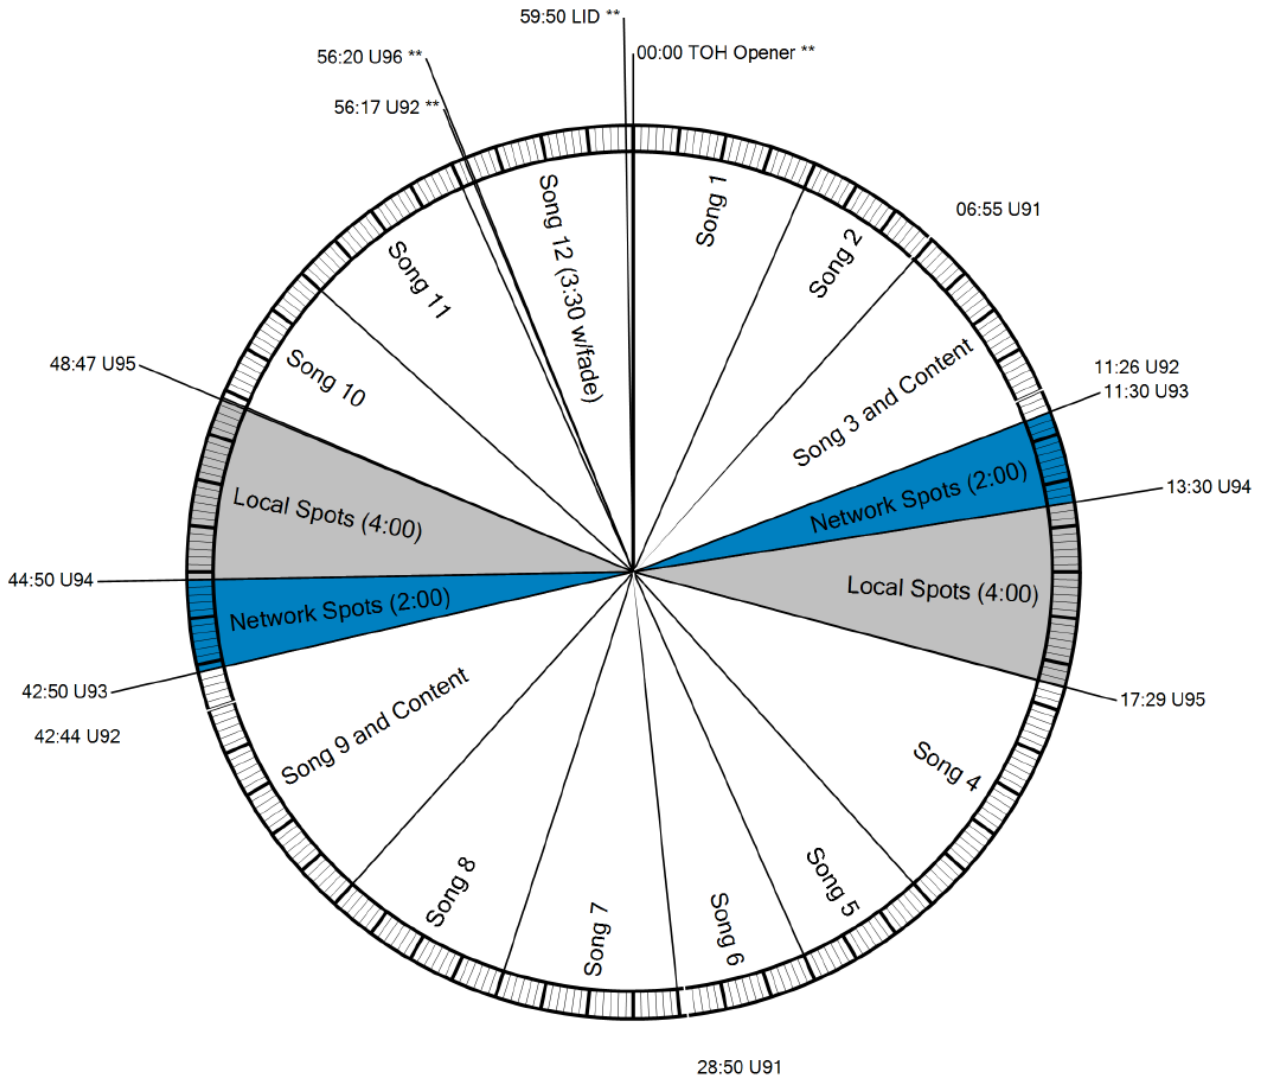

Westwood One

FORMAT CLOCK

NIGHTS

WITH ELAINA

XDS Program Name: Nights with Elaina Saturday
Nights with Elaina Sunday

Sat 7p-12m ET
Sun 7p-12m ET

NETCUES

U91	Floating Station Local Image Liner (:07)
U92	Station ID (:03)
U93	Start of Network Break
U94	Start of Local Break
U95	Station Rejoin (:10)
U96	Optional Local Break Start (Network covers w/ song 12)
LID	Top of Hour Legal ID

- Events marked with an asterisk have fixed times, all other times are approximate.

AFFILIATE TECHNICAL SERVICES

1-888-HELP450
noc@westwoodone.com

AFFILIATE SALES

Country@westwoodone.com

Effective: February 3rd, 2020