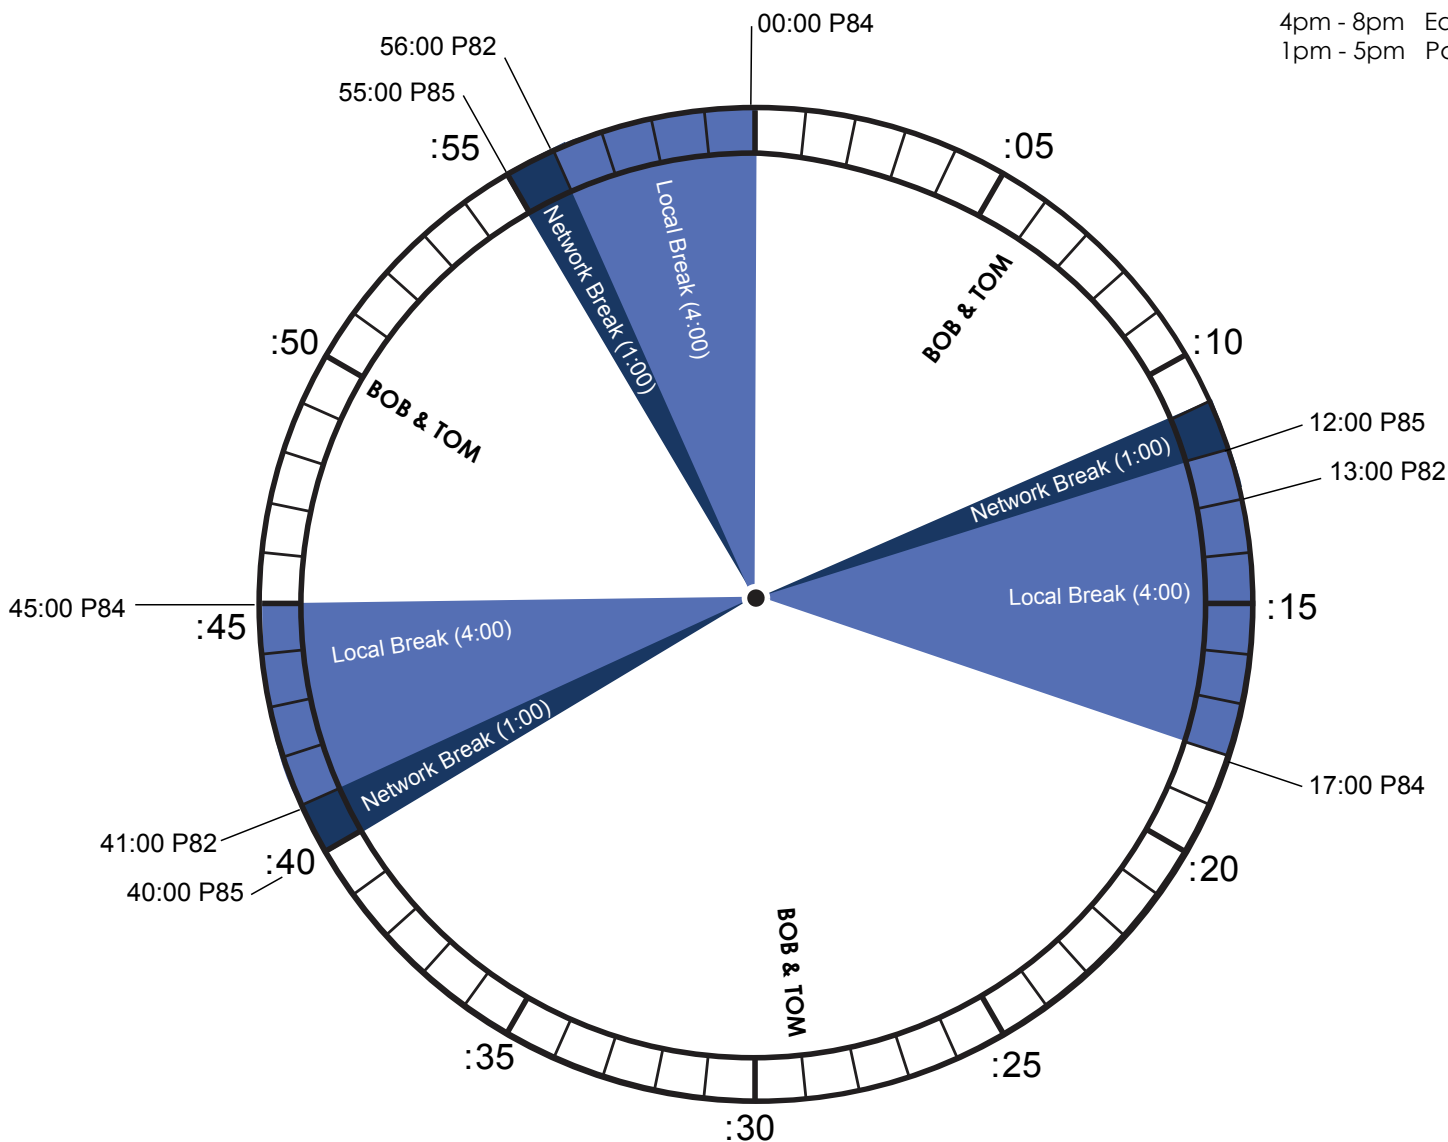

Pre-feed Thursday

4pm - 8pm Eastern
 1pm - 5pm Pacific

PROGRAM FUNCTIONS

B&T Local Break Start
 B&T Rejoin 6
 B&T Rejoin 4
 B&T Network Break Start

NETCUES:

P82
 P83
 P84
 P85

NOTE: All breaks float
 P82 fires local stop sets
 Receiver setup: <http://myxdsreceiver.cmneng.com>