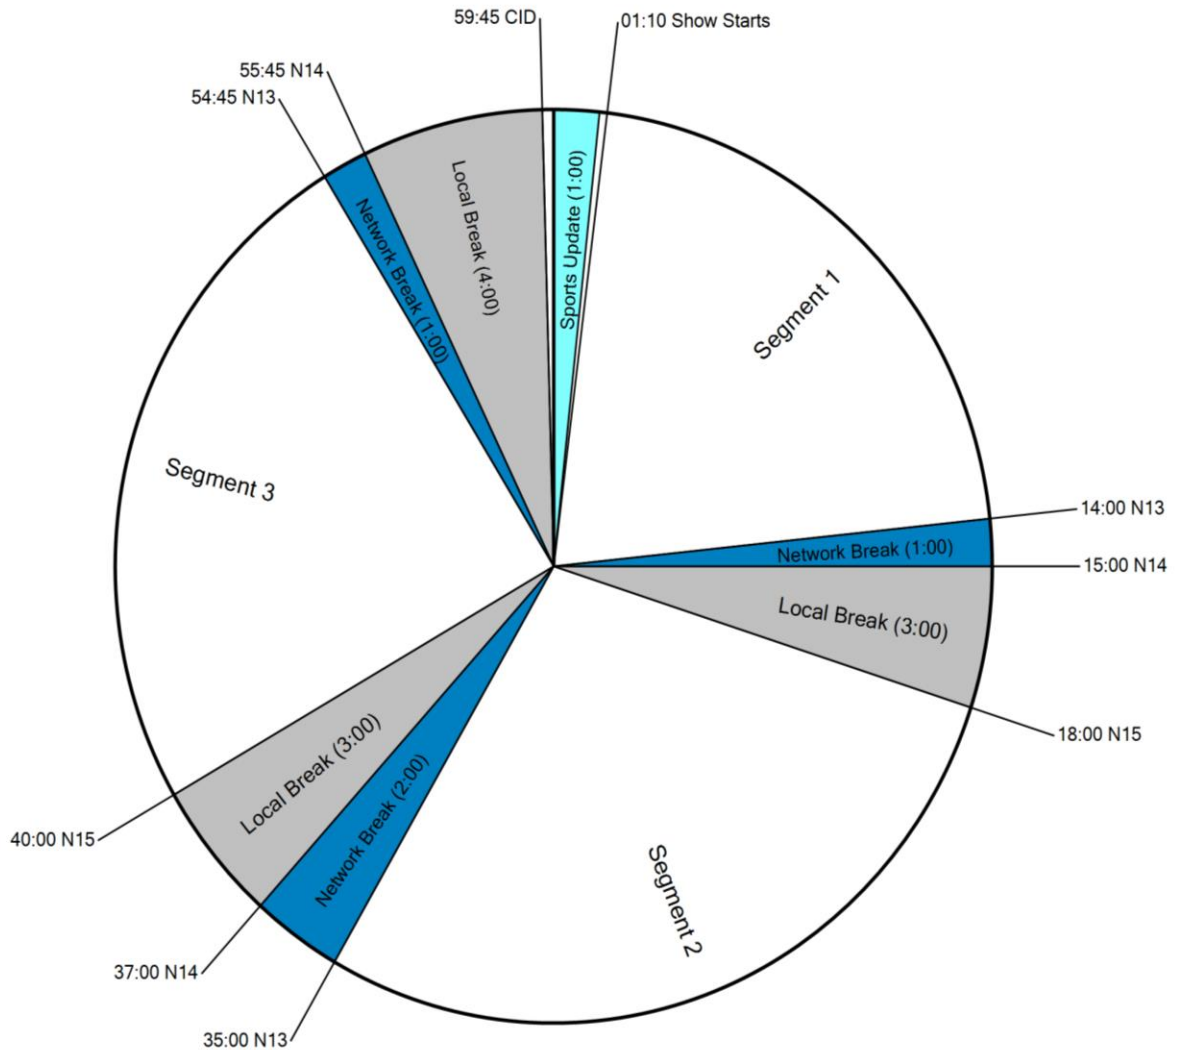

# FORMAT CLOCK

## Pat McAfee Show Mon-Fri 10a-12n ET

LOCAL BREAKS ARE FILLED  
TRANSMITTED IN STEREO