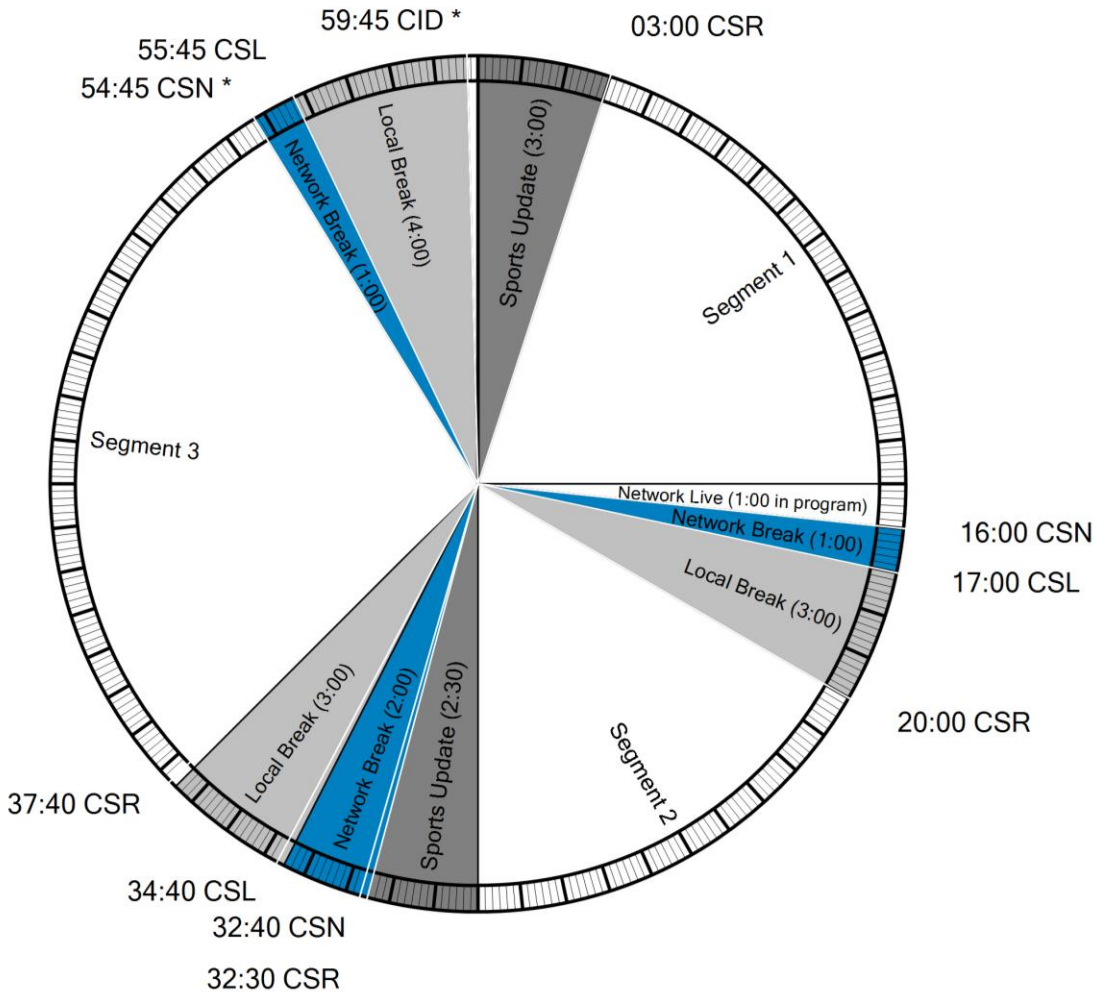

Westwood One

FORMAT CLOCK

**CBS SPORTS
RADIO**

Weekends

Sa 2a-Mon 2a ET

NETCUES

CSN
CSL
CSR
CID

PROGRAM FUNCTIONS

CBS Sports Network Break Start
CBS Sports Local Break Start
CBS Local Bumper (:10sec)
CBS Legal ID (network is silent)

Except where exact times are indicated (*), local breaks and imaging breaks float and will occur at approximate times noted.