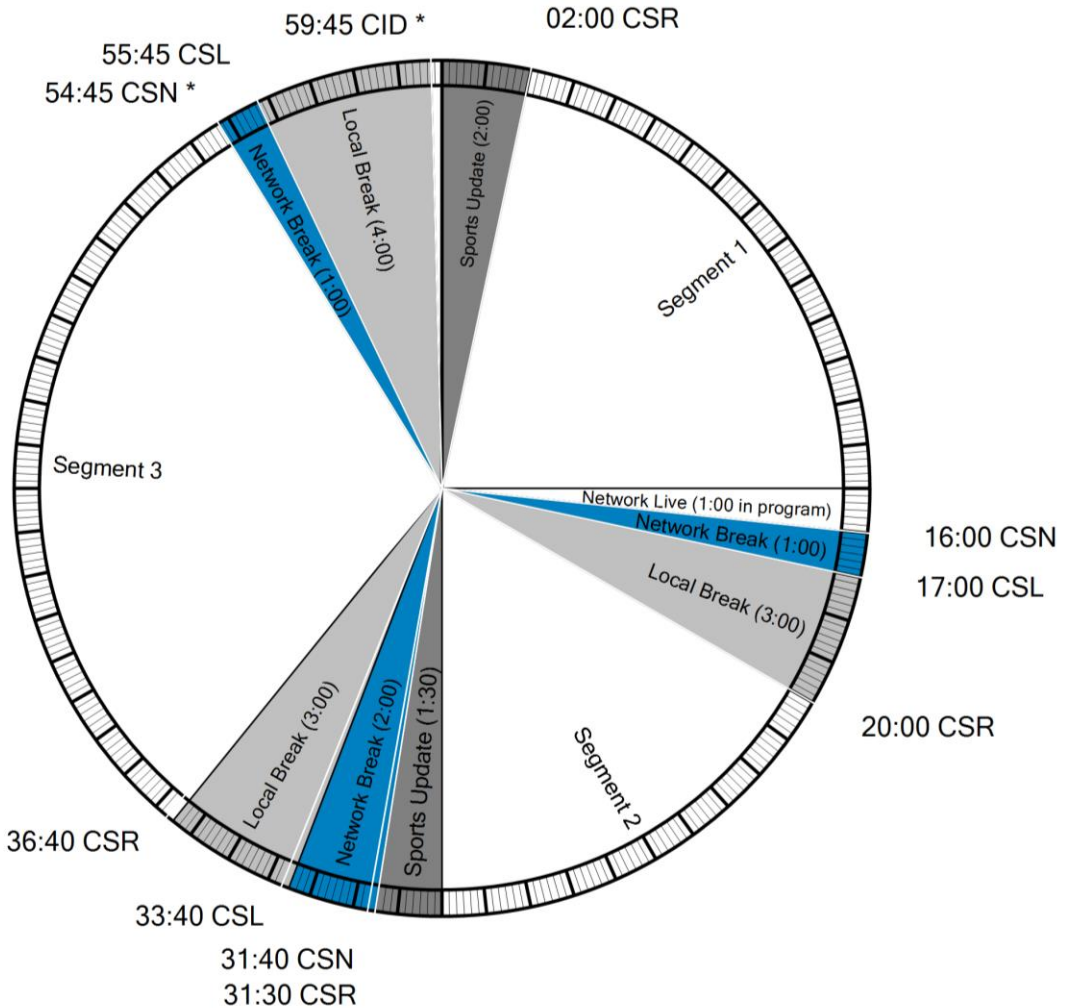

Westwood One

FORMAT CLOCK

**CBS SPORTS
RADIO**

Tiki & Tierney

Mon-Fri 3p-6p ET

NETCUES

CSN
CSL
CSR
CID

PROGRAM FUNCTIONS

CBS Sports Network Break Start
CBS Sports Local Break Start
CBS Local Bumper (:10sec)
CBS Legal ID (network is silent)

Except where exact times are indicated (*), local breaks and imaging breaks float and will occur at approximate times noted.