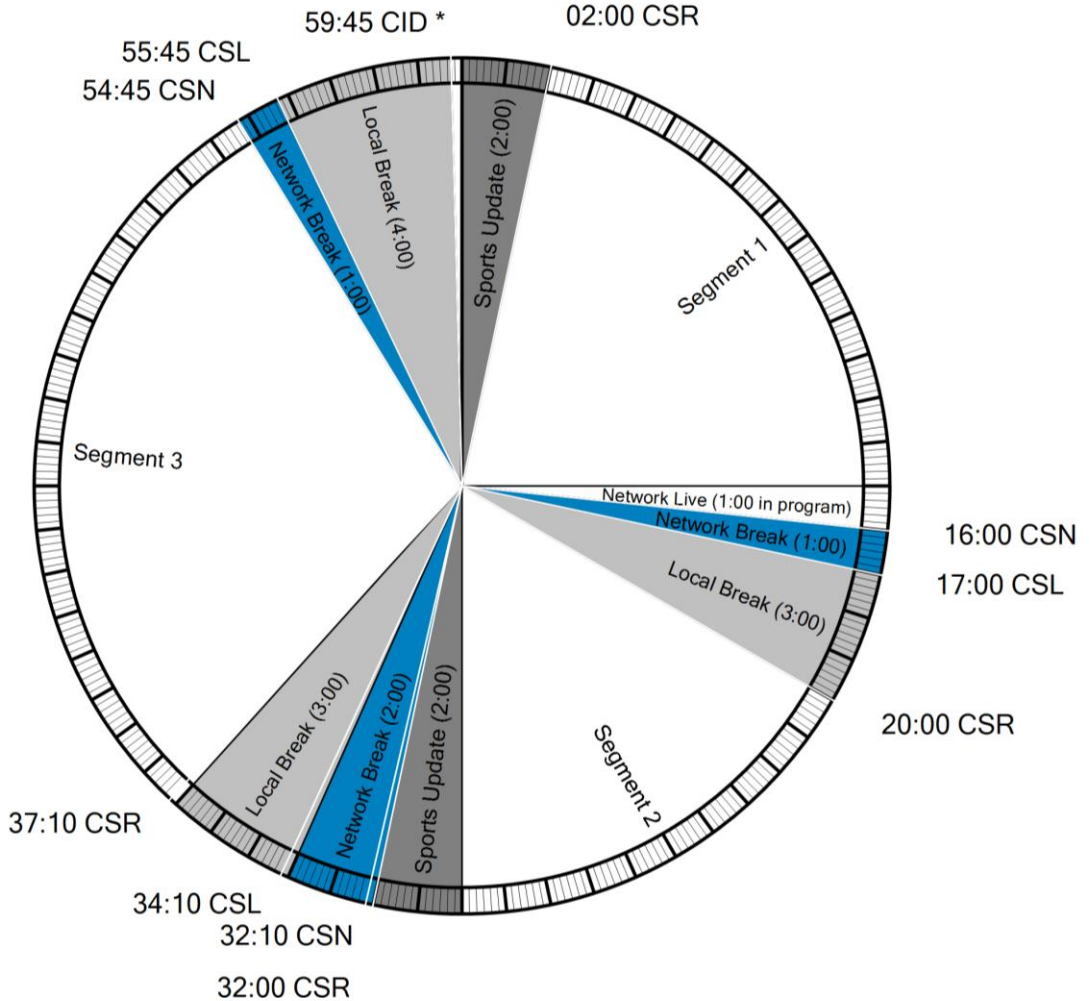

Westwood One

FORMAT CLOCK

**CBS SPORTS
RADIO**

Zach Gelb Show

Mon-Fri 6p-10p ET

NETCUES

CSN
CSL
CSR
CID

PROGRAM FUNCTIONS

CBS Sports Network Break Start
CBS Sports Local Break Start
CBS Local Bumper (:10sec)
CBS Legal ID (network is silent)

Except where exact times are indicated (*), local breaks and imaging breaks float and will occur at approximate times noted.