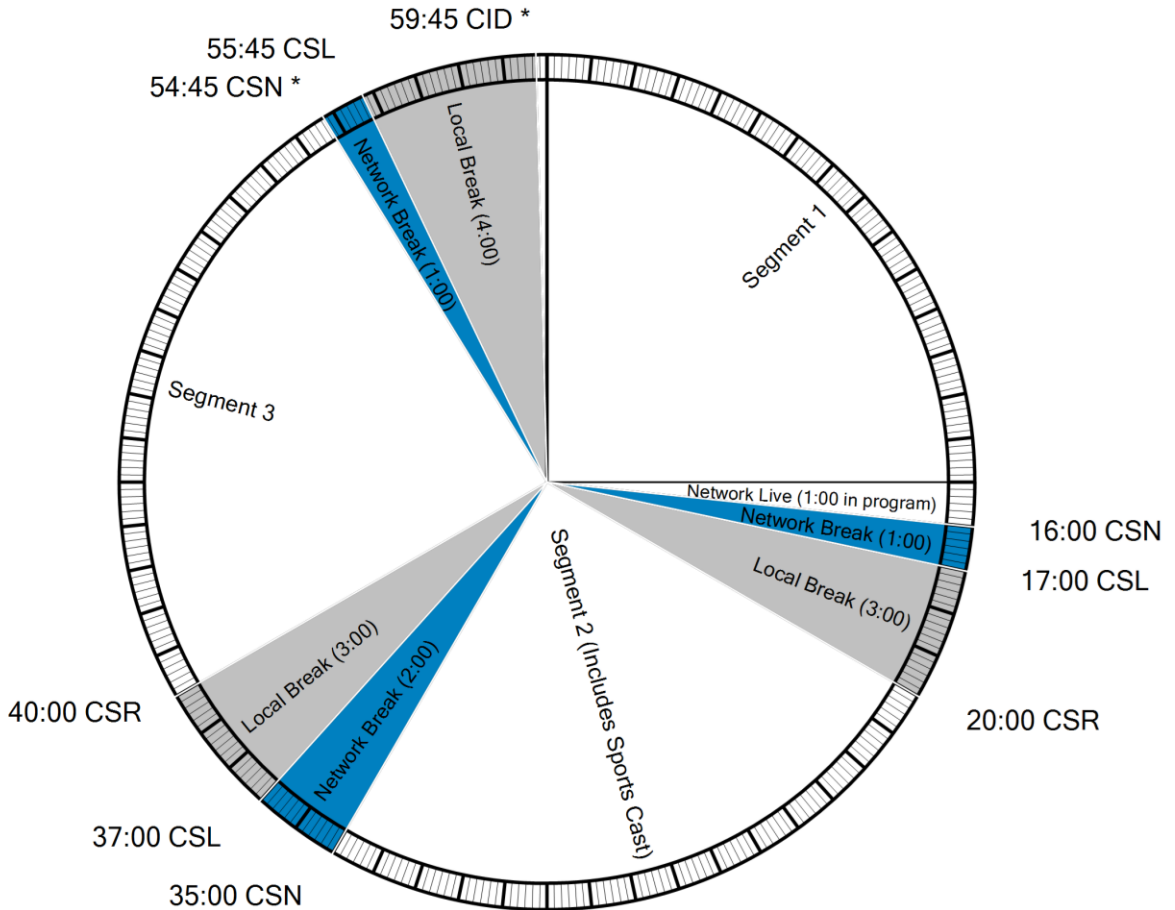

# FORMAT CLOCK

**CBS SPORTS  
RADIO**

The DA Show

Mon-Fri 6a-10a

LOCAL BREAKS ARE FILLED  
TRANSMITTED IN STEREO