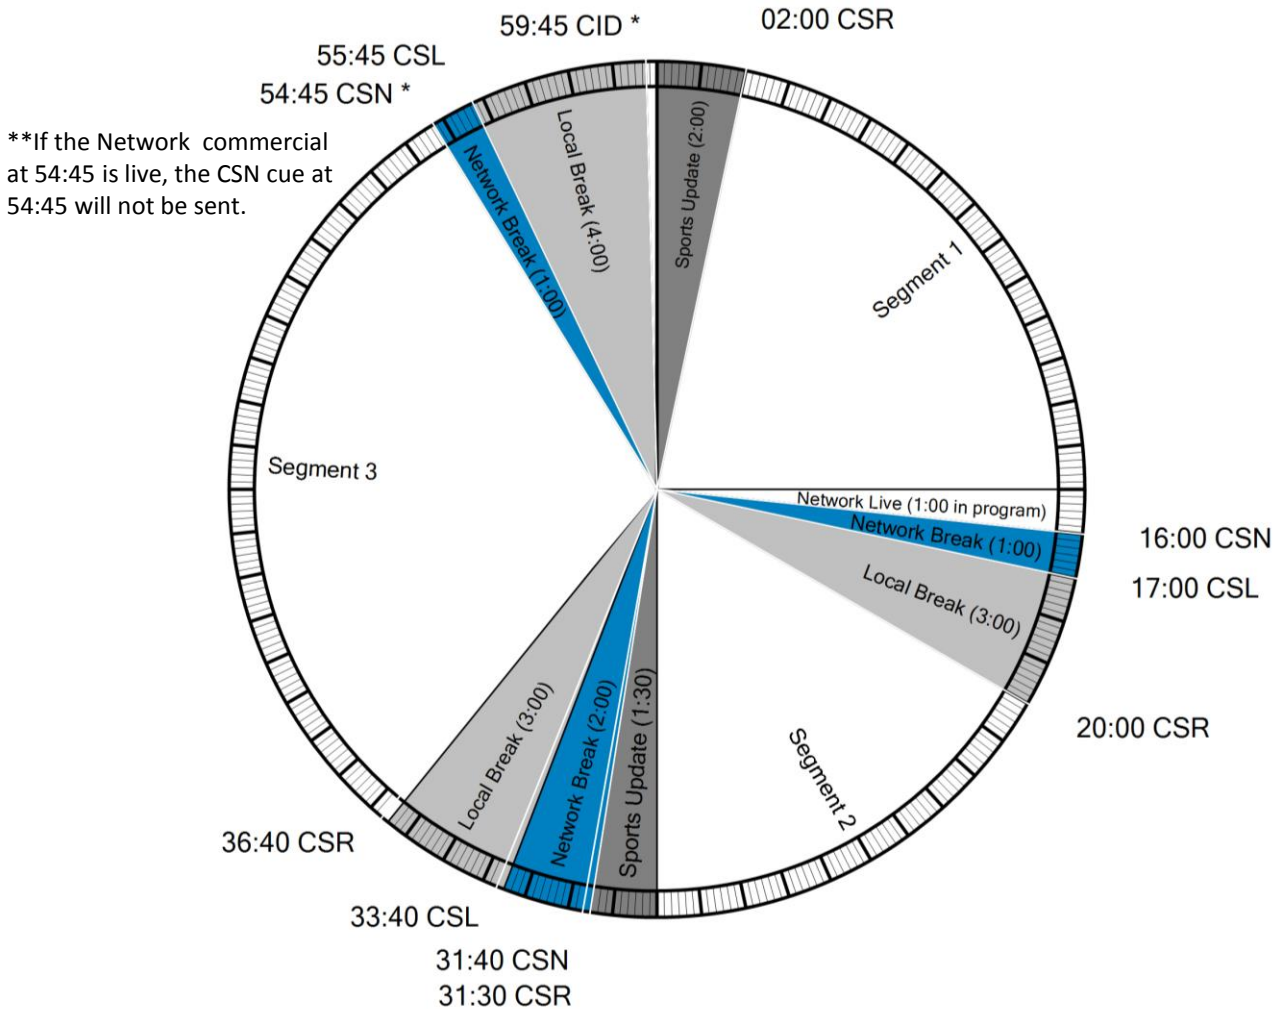

# FORMAT CLOCK

**CBS SPORTS  
RADIO**

Jim Rome

Mon-Fri 12n-3p ET

\*\*If the Network commercial at 54:45 is live, the CSN cue at 54:45 will not be sent.

LOCAL BREAKS ARE FILLED  
TRANSMITTED IN STEREO