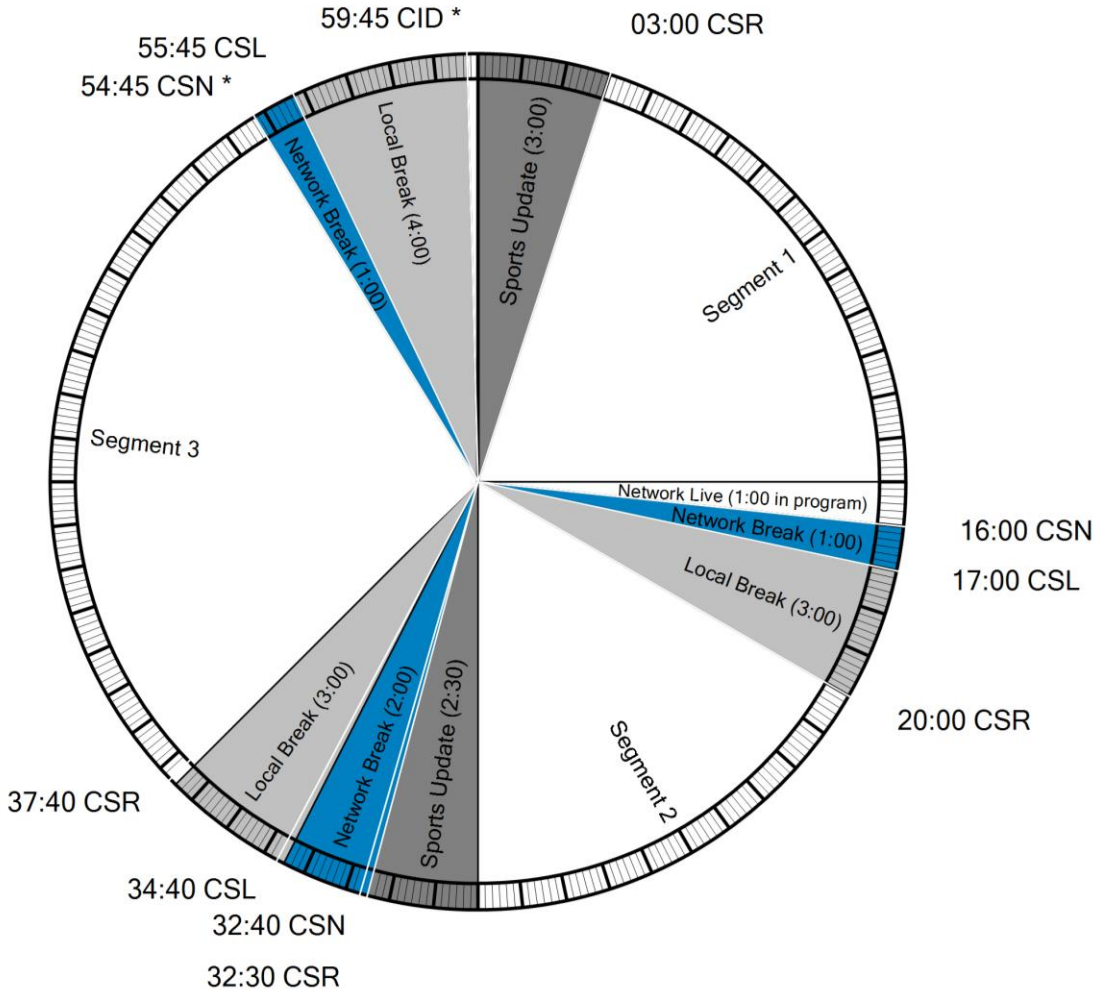

Westwood One

FORMAT CLOCK

**CBS SPORTS
RADIO**

Amy Lawrence

Mon-Fri 2a-6a

NETCUES

CSN
CSL
CSR
CID

PROGRAM FUNCTIONS

CBS Sports Network Break Start
CBS Sports Local Break Start
CBS Local Bumper (:10sec)
CBS Legal ID (network is silent)

Except where exact times are indicated (*), local breaks and imaging breaks float and will occur at approximate times noted.