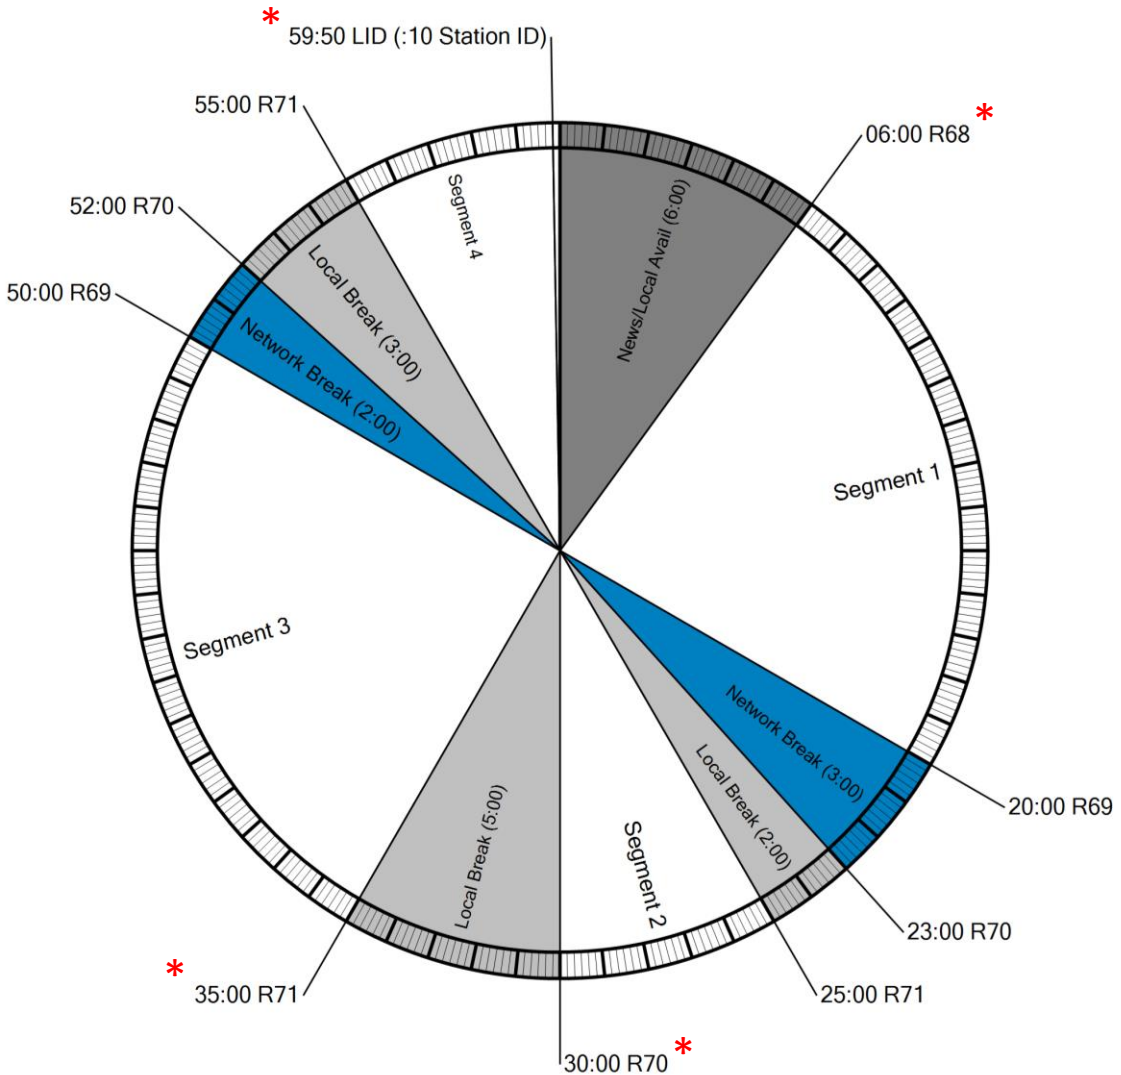

Westwood One

FORMAT CLOCK

XDS Program Name: McLaughlin Radio Show

FEED TIME: Sat/Sun 7a-8a

NETCUES

| | |
|-----|---|
| R68 | McLaughlin Radio Show Program Start |
| R69 | McLaughlin Radio Show Net Spot Start |
| R70 | McLaughlin Radio Show Local Break Start |
| R71 | McLaughlin Radio Show Rejoin |
| LID | McLaughlin Radio Show Local ID |